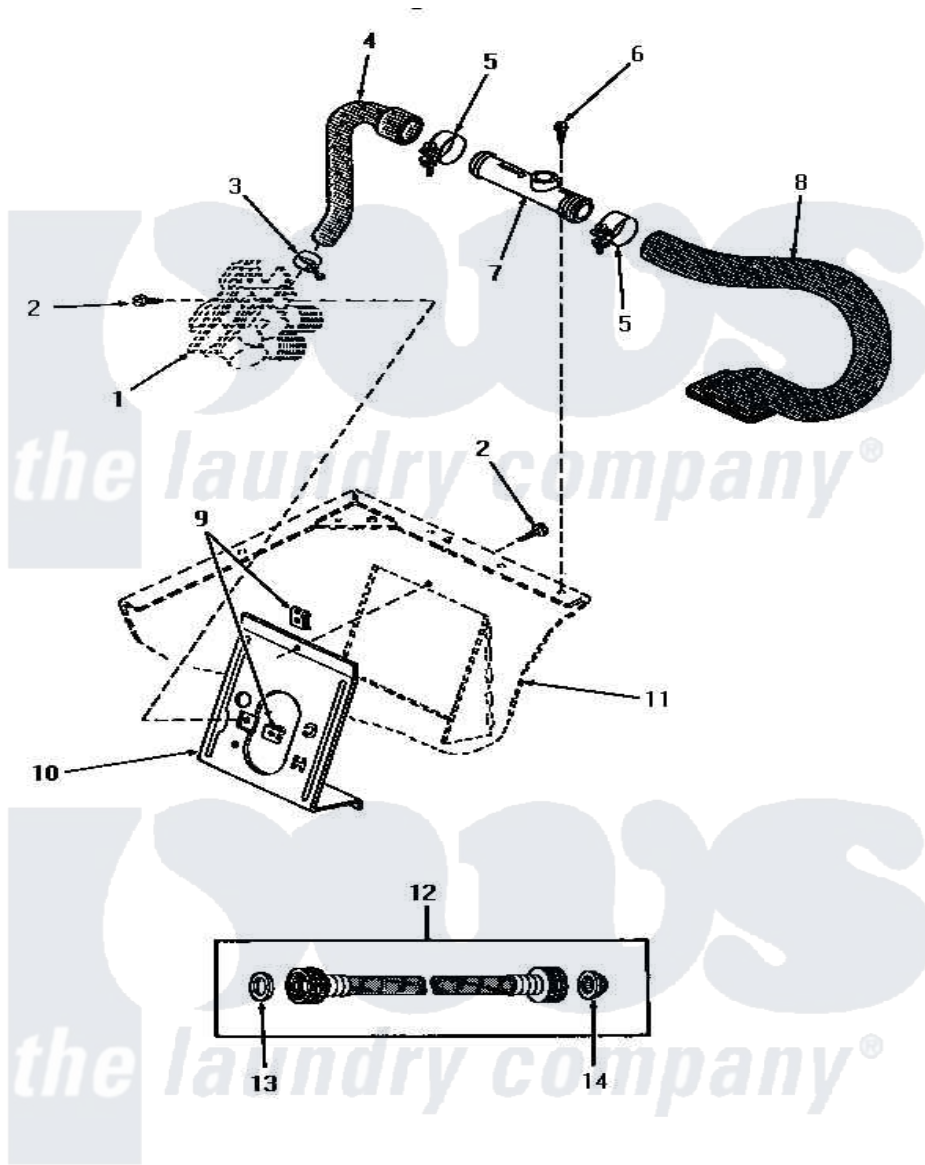

Amana HA5320 08 - INLET/FILL HOSE/BACK FL PREVENTER & BRKT

INLET HOSE, FILLER HOSE, BACK FLOW PREVENTER AND MIXING VALVE MOUNTING BRACKET (through Serial No. N3605084)

Amana [Residential Amana HA5320 Washer Parts](#) Parts Diagram 08 - INLET/FILL HOSE/BACK FL PREVENTER & BRKT

[Click on the part number to view part](#)

Item	Original Part Number	Replaced By	Status	Part Description
1	Y00000000		Not Available	SEE NOTE MIXING VALVE
2	56392		Not Available	SCREW,8-18 X 3/8 TAPPI
3	27643	596669		Clamp, Manifold
4	27183			Hose, Mixing Valve
5	27152		Not Available	CLAMP HOSE
6	23962	W10116760		Screw
7	27118	34280		Assembly, Backflow Prevento
8	27231		Not Available	HOSE
9	54038			NUT, Speed U-Type
10	27126	39407		Bracket, Valve
11	Y00000000		Not Available	SEE NOTE CABINET
12	28330	202860		Inlet Hose Assembly
13	20290	Y013783		Washer, Inlet Hose
14	28605	22002960		Strainer, Washer Inlet