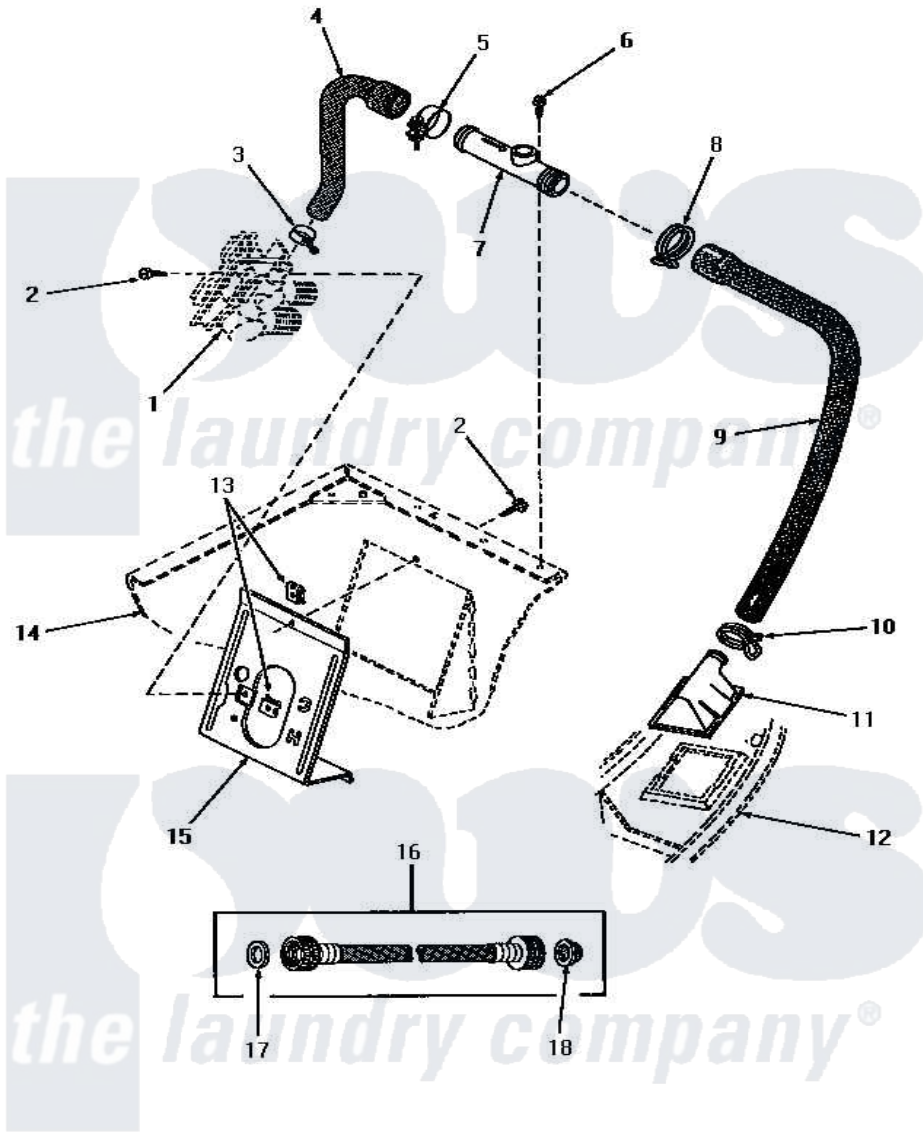

Amana HA5320 09 - INLET/FILL HOSE/BACK FL PREVENTER & BRKT

**INLET HOSE, FILLER HOSE, BACK FLOW PREVENTER
AND MIXING VALVE MOUNTING BRACKET
(starting with Serial No. N3805085)**

Amana [Residential Amana HA5320 Washer Parts](#) Parts Diagram 09 - INLET/FILL HOSE/BACK FL PREVENTER & BRKT

[Click on the part number to view part](#)

Item	Original Part Number	Replaced By	Status	Part Description
1	Y00000000		Not Available	SEE NOTE MIXING VALVE
2	56392		Not Available	SCREW,8-18 X 3/8 TAPPI
3	27643	596669		Clamp, Manifold
4	27183			Hose, Mixing Valve
5	27152		Not Available	CLAMP HOSE
6	23962	W10116760		Screw
7	27118	34280		Assembly, Backflow Prevento
8	29176	285655		Clamp, Hose
9	29182		Not Available	HOSE,WATER INLET
10	29210			Hose Clamp
11	29154			Head, Water Inlet
12	Y00000000		Not Available	SEE NOTE OUTER TUB COVER
13	54038			NUt, Speed U-Type
14	Y00000000		Not Available	SEE NOTE CABINET
15	27126	39407		Bracket, Valve

16	28330	202860	Inlet Hose Assembly
17	20290	Y013783	Washer, Inlet Hose
18	28605	22002960	Strainer, Washer Inlet