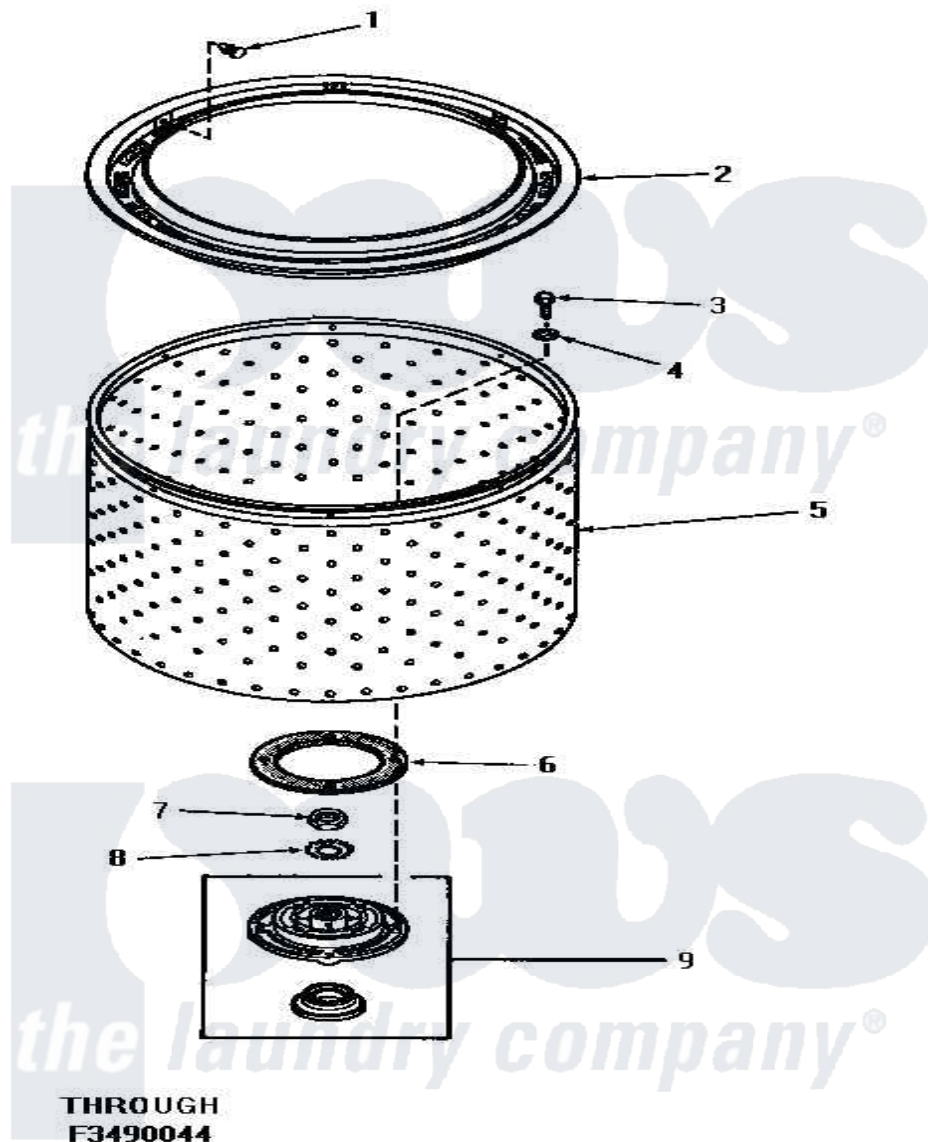

# Amana HA5320 10 - LINT FILTER, WASHTUB & HUB

## LINT FILTER, WASHTUB AND HUB

Amana [Residential Amana HA5320 Washer Parts](#) Parts Diagram 10 - LINT FILTER, WASHTUB & HUB  
 Click on the part number to view part

Item	Original Part Number	Replaced By	Status	Part Description
1	<a href="#">29474</a>			Fastener, Lint Filter
2	27123	<a href="#">33521</a>		Filter Lint/Clothes Guard
3	27202	<a href="#">W10116787</a>		Screw
4	<a href="#">28094</a>			Gasket
5	<a href="#">27074</a>			Motor
"	27073		Not Available	WASHTUB, PORCELAIN
6	27125	<a href="#">39122</a>		Gasket, Washtub
7	Y29220	<a href="#">40016301</a>		Nut, Lock
8	<a href="#">27163</a>			Lockwasher
9	28780	<a href="#">356P3</a>		Kit, Seal-Washer