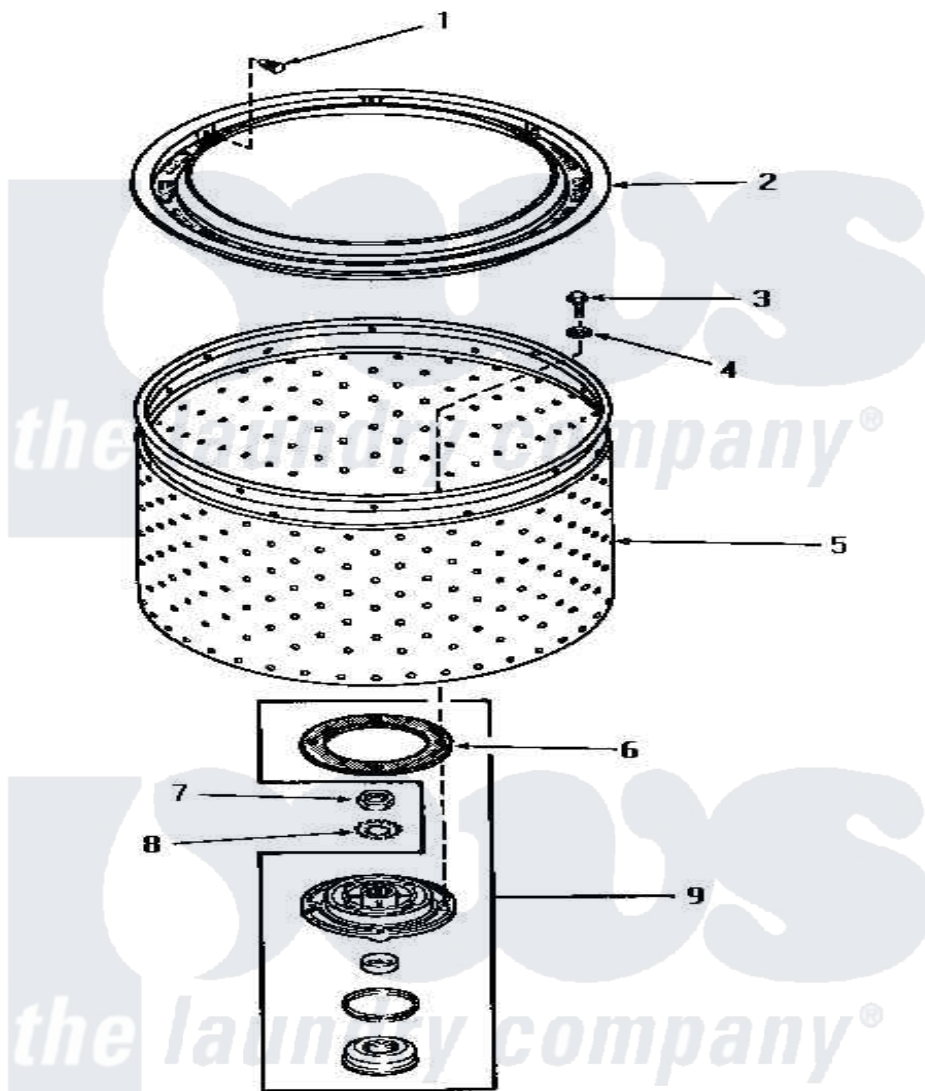

Amana HA5320 11 - LINT FILTER, WASHTUB & HUB

STARTING
F3490045

LINT FILTER, WASHTUB AND HUB

[Amana Residential Amana HA5320 Washer Parts](#) Parts Diagram 11 - LINT FILTER, WASHTUB & HUB
Click on the part number to view part

Item	Original Part Number	Replaced By	Status	Part Description
1	29474			Fastener, Lint Filter
2	27123	33521		Filter Lint/Clothes Guard
3	27202	W10116787		Screw
4	28094			Gasket
5	28138		Not Available	WASHTUB, STAINLESS STEEL
"	29074	39252P		Wash Tub
6	27125	39122		Gasket, Washtub
7	Y29220	40016301		Nut, Lock
8	27163			Lockwasher
9	356P3			Kit, Seal-Washer