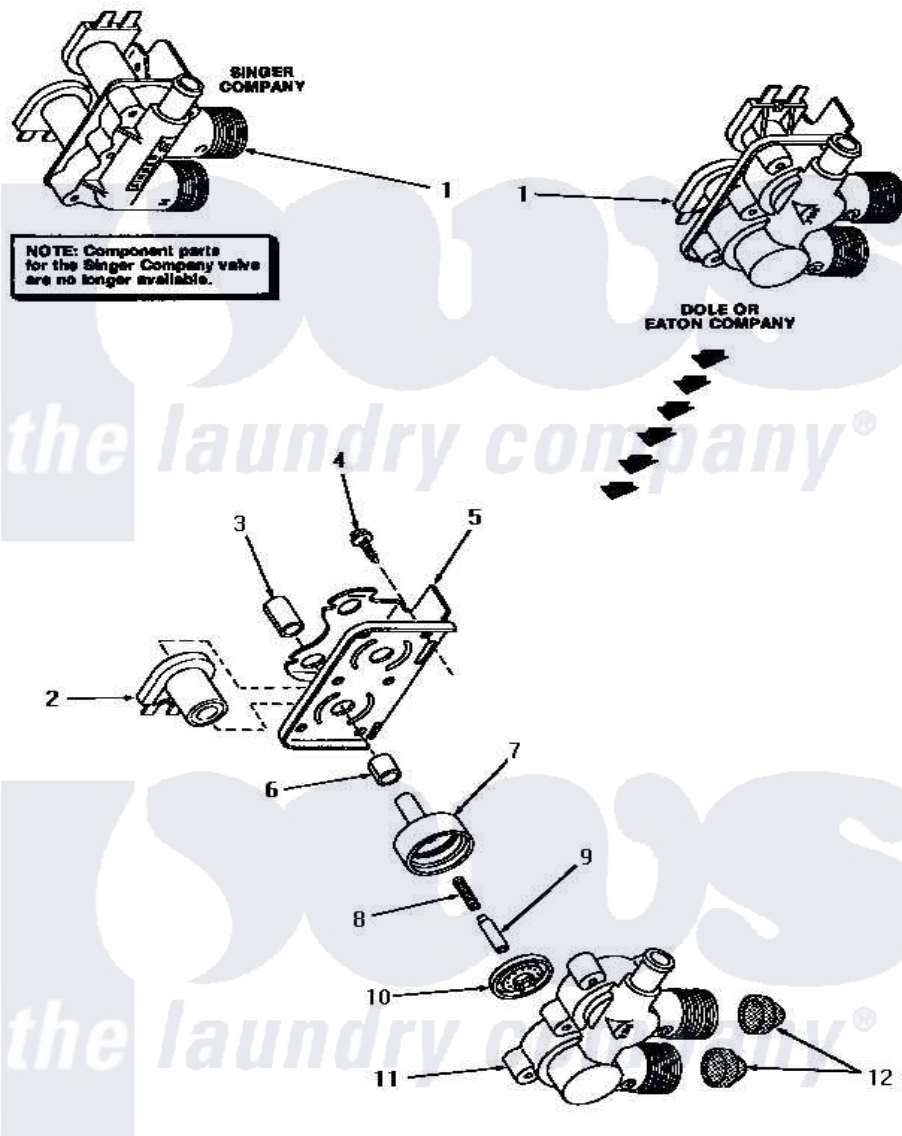

Amana HA5320 12 - MIXING VALVE ASSY

MIXING VALVE ASSEMBLY

Amana [Residential Amana HA5320 Washer Parts](#) Parts Diagram 12 - MIXING VALVE ASSY
 Click on the part number to view part

Item	Original Part Number	Replaced By	Status	Part Description
1	27156	33930		Valve, Mixing
2	24126	33930		Valve, Mixing
3	24128		Not Available	SLEEVE, LONG
4	25817C		Not Available	SCREW
5	Y24158		Not Available	MOUNTING BRACKET
6	24129		Not Available	SLEEVE, SHORT
7	24130			Guide, Armature
8	24131		Not Available	SPRING
9	24132		Not Available	ARMATURE
10	24134		Not Available	DIAPHRAGM
11	Y24159	33930		Valve, Mixing
12	24122	22002960		Strainer, Washer Inlet