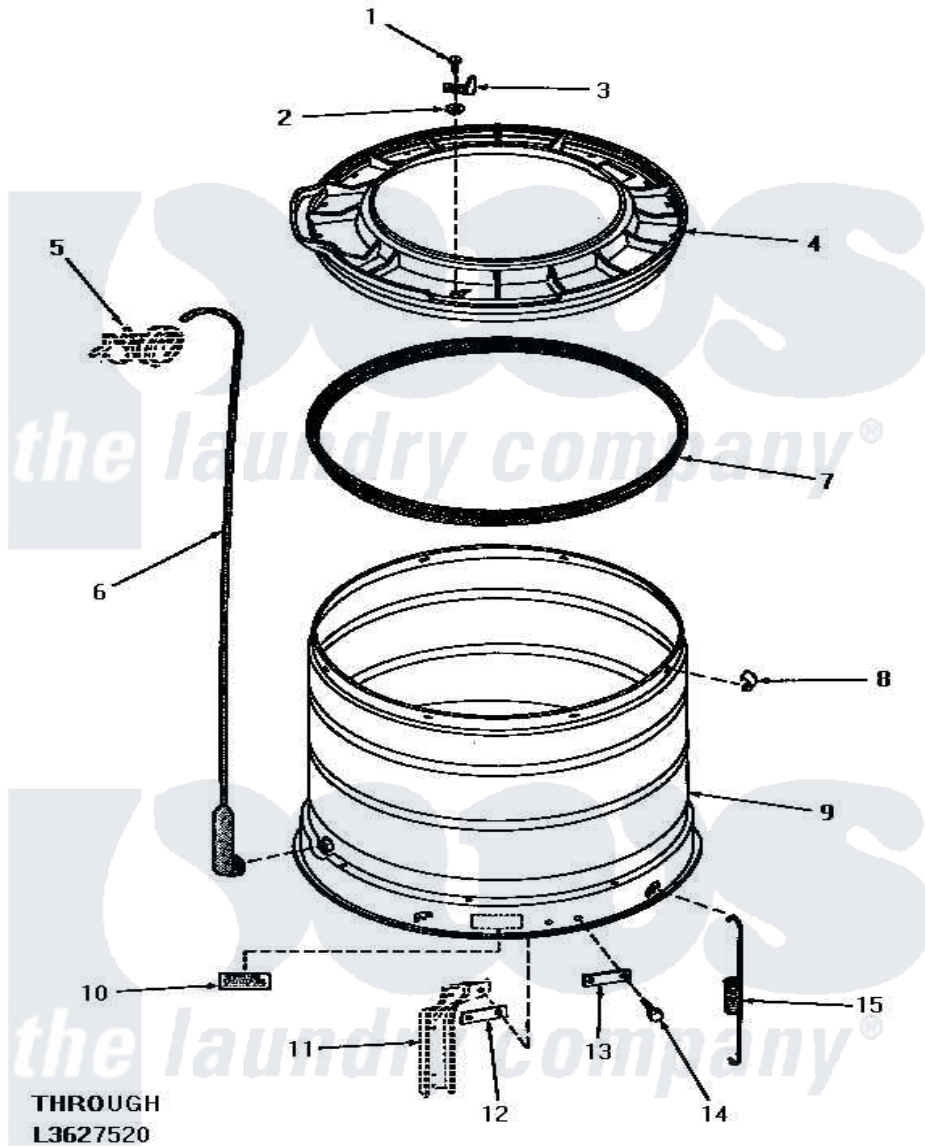

Amana HA5320 15 - OUTER TUB, COVER & PRESSURE HOSE

OUTER TUB, COVER AND PRESSURE HOSE

Amana [Residential Amana HA5320 Washer Parts](#) Parts Diagram 15 - OUTER TUB, COVER & PRESSURE HOSE
 Click on the part number to view part

Item	Original Part Number	Replaced By	Status	Part Description
1	25723	27001200		Screw
2	03815			Lockwasher, No.10 Ext Shk
3	27247			Trigger, Out-Of-Bal Swi
4	27137	31153		Cover Outer Tub
5	Y00000000		Not Available	SEE NOTE PRESSURE SWITCH
6	29077		Not Available	ASSY,PRESSURE FILL HOSxREPLACE
7	27184			Gasket, Tub Cover
8	Y27017		Not Available	CLIP,SPRING
9	27071		Not Available	OUTER TUB
10	Y27195		Not Available	STICKER
11	Y00000000		Not Available	SEE NOTE SUPPORT LEG
12	27927			Plate, Leg .032
13	27926			Plate, Leg .063
14	27205	40128701		Screw, 5/16-18 X .50
15	27239			Spring, Leg