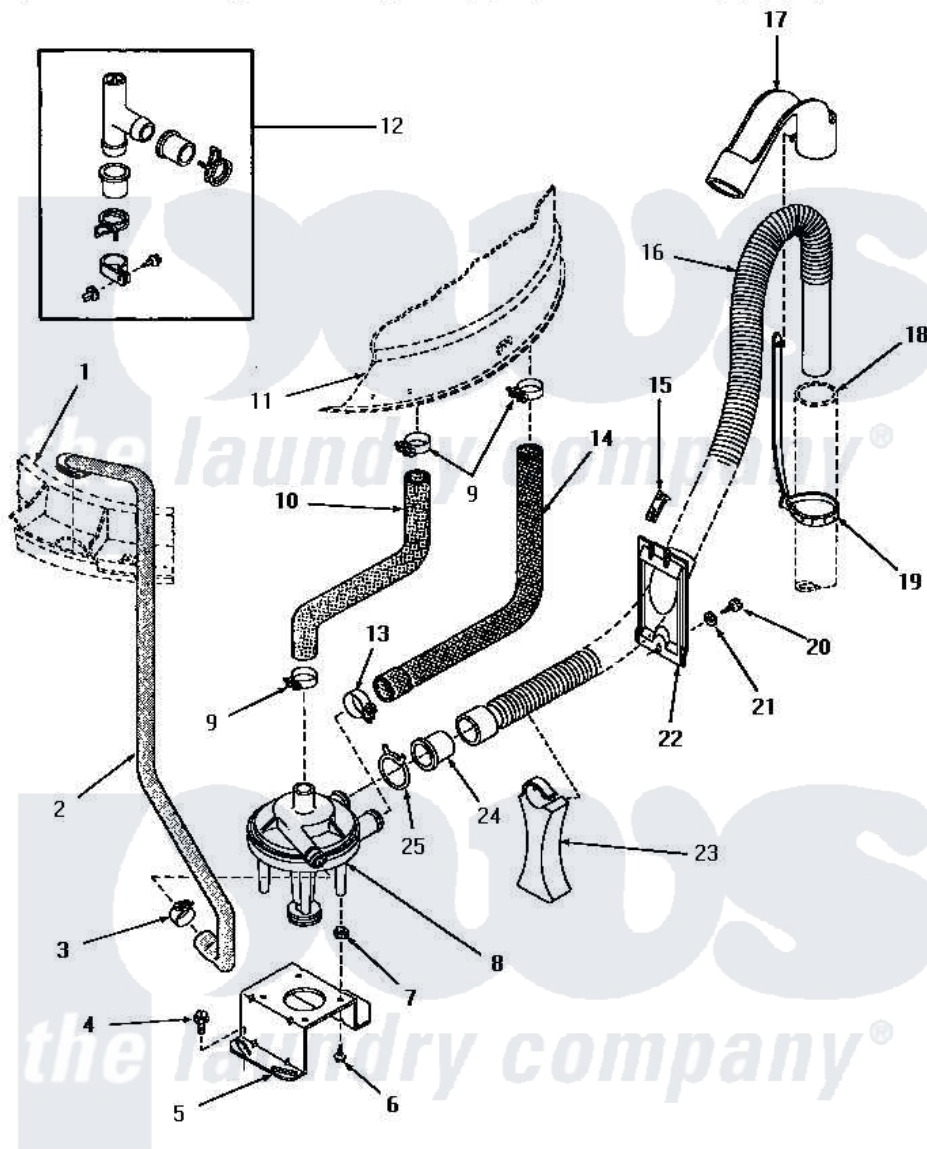

Amana HA5320 19 - PUMP ASSY/BRKT/HOSES & SIPHON BREAK KIT

PUMP ASSEMBLY, BRACKET, HOSES AND SIPHON BREAK KIT
(Models equipped with plastic drain hose)

Amana [Residential Amana HA5320 Washer Parts](#) Parts Diagram 19 - PUMP ASSY/BRKT/HOSES & SIPHON BREAK KIT

Click on the part number to view part

Item	Original Part Number	Replaced By	Status	Part Description
1	Y00000000		Not Available	SEE NOTE OUTER TUB COVER
2	27232		Not Available	HOSE
3	27644	285655		Clamp, Hose
4	27157			Screw, 10-24 X 5/8 Spec
5	27105			Bracket, Pump Mounting
6	51784		Not Available	SCREW,10B-16 X 1/2 HEX
7	27063			On-Sert
8	27065	31968		Assembly, Pump NA
9	27151	285655		Clamp, Hose
10	27159		Not Available	HOSE,TUB TO PUMP
11	Y00000000		Not Available	SEE NOTE OUTER TUB
12	386P3	76660		Break-Sphn
13	27153	285655		Clamp, Hose
14	27160		Not Available	HOSE,TUB TO PUMP-DRAIN
15	29936		Not Available	HOSE RETAINER CLIP

16	29142	39952	Hose- Drai
17	29144	22003814	Retainer, Drain Hose
18	Y00000000		Not Available SEE NOTE STANDPIPE
19	29999	8539404	Tie-Wire
20	27196	27001200	Screw
21	20492	M0270504	Washer
22	29131		Not Available RETAINER,DIRECTIONAL
23	29284		Stand, Hose
24	29143		Not Available HOSE,ADAPTER
25	29172		Not Available CLAMP,HOSE
NI	406P3	451P3	Kit Drain Extension