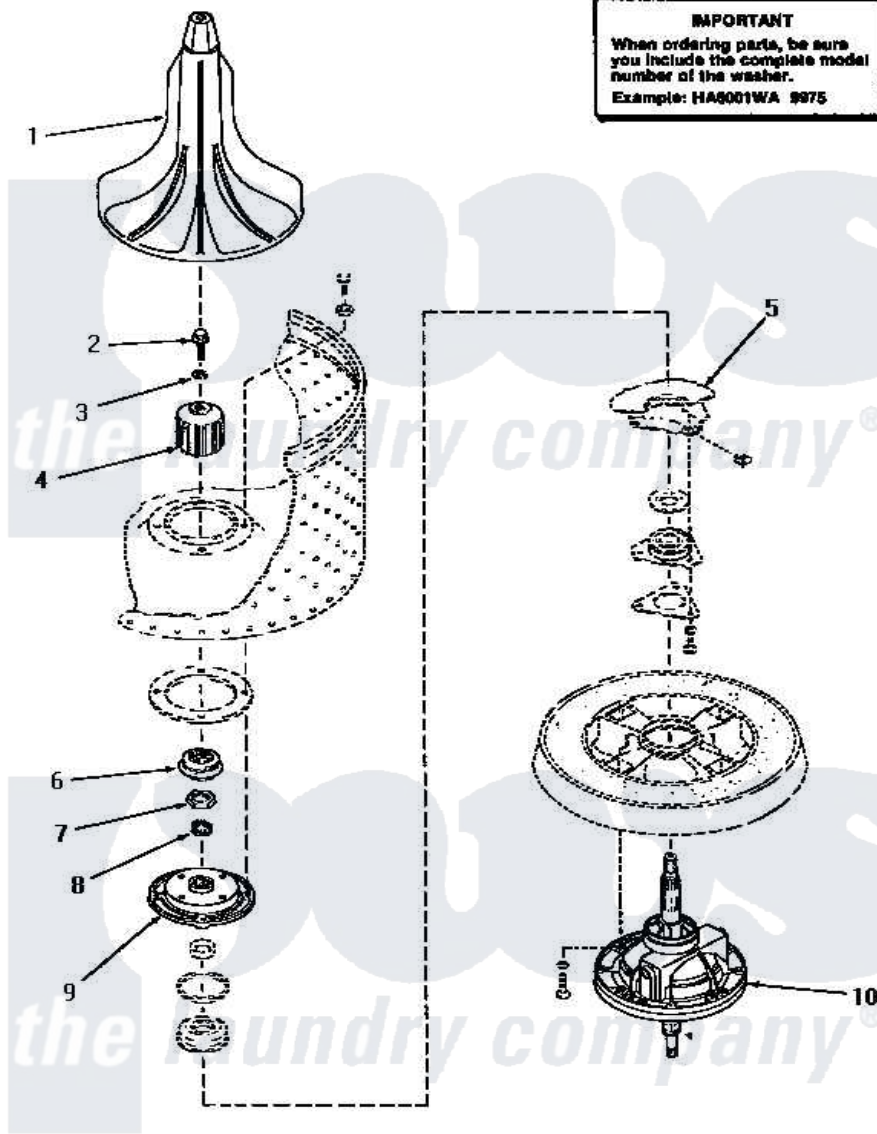

Amana HA5320 20 - SHORT POST DRIVE (ADDITION)

SHORT POST DRIVE

Amana [Residential Amana HA5320 Washer Parts](#) Parts Diagram 20 - SHORT POST DRIVE (ADDITION)
 Click on the part number to view part

Item	Original Part Number	Replaced By	Status	Part Description
1	30855	40000501W		Agitator, Flex Vane
2	30852			Screw, No.8-1/4 X 20 X 3/
3	30853		Not Available	SEAL
4	30071	R9900189		Kit, Drive Bell And Seal
5	Y00000000		Not Available	SEE NOTE OUTER TUB
6	30022		Not Available	ASSY,SEAL-HEAD xREPLACE
7	Y29220	40016301		Nut, Lock
8	29728	40008301		Insert, Spline
9	30034		Not Available	HUB ASSEMBLY
10	30848	33227P		Assembly- Tran
"	33227	33227P		Assembly- Tran