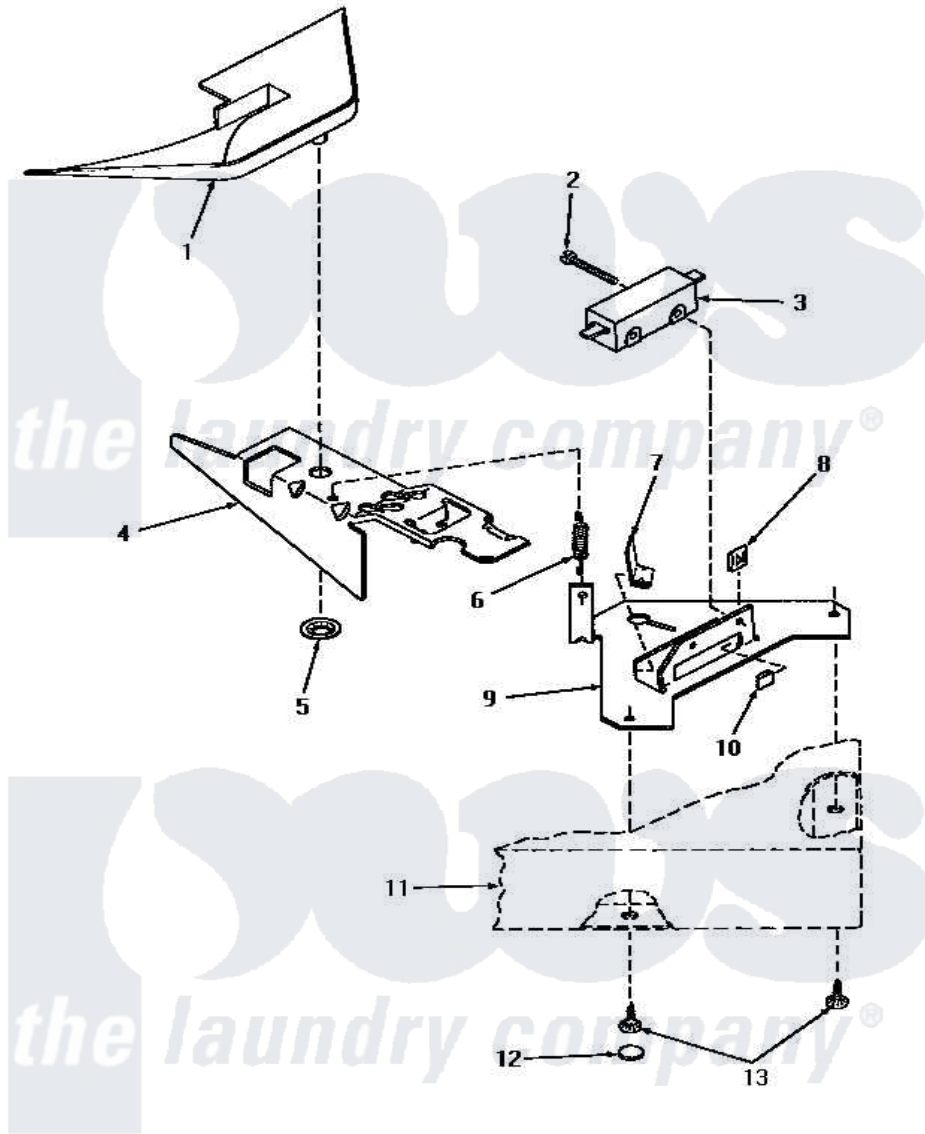

Amana HA5320 21 - SWITCH & BRACKET ASSY

SWITCH AND BRACKET ASSEMBLY

Amana [Residential Amana HA5320 Washer Parts](#) Parts Diagram 21 - SWITCH & BRACKET ASSY
 Click on the part number to view part

Item	Original Part Number	Replaced By	Status	Part Description
1	29042		Not Available	SHIELD, LID SWITCH
2	Q6516		Not Available	SCREW, 6-32 X 1 ROUND H
3	27249		Not Available	SWITCH
4	27602			Lever, Out-Of-Bal Switch
5	29043			Nut, Push
6	27603			Spring, Switch Lever
7	Y27837			Clip, Speed-"U" Type
8	27248		Not Available	NUT, SPEED U-TYPE
9	27250		Not Available	BRACKET, OUT-OF-BAL SWI
10	27610			Clip, U
11	Y00000000		Not Available	SEE NOTE CABINET TOP
12	28291		Not Available	WASHER
13	28193			Screw, 8-1/2 Tapping W/