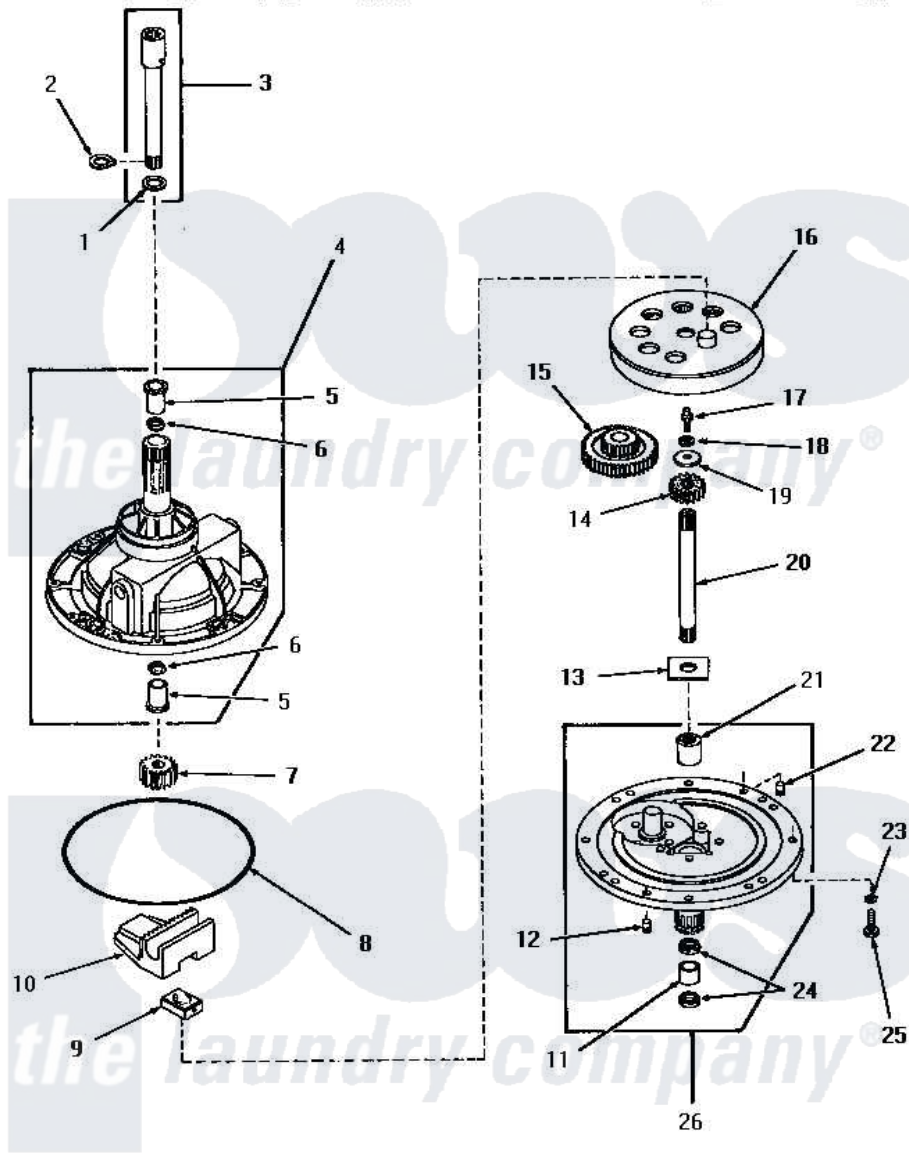

Amana HA5590 01 - 28430 TRANSMISSION ASSY COMPONENTS

COMPONENTS FOR 28430 TRANSMISSION ASSEMBLY

Amana [Residential Amana HA5590 Washer Parts](#) Parts Diagram 01 - 28430 TRANSMISSION ASSY COMPONENTS
 Click on the part number to view part

Item	Original Part Number	Replaced By	Status	Part Description
1	Y00000000		Not Available	SEE NOTE SHIM WASHER -- (SEE NOTE)
2	27197			Ring, Retaining
3	368P3			Kit, Coupling And Shaft
4	27191		Not Available	TRANSMISSION CASE ASSEMBLY
"	28435		Not Available	TRANSMISSION CASE ASSEMBLY
5	27021		Not Available	BEARING
6	Y28114	40042701		Seal- Oil
7	27003			Pinion, Agitator
8	27028			Gasket, Transmission Re
"	28434P		Not Available	LOCTITE
9	26493			Slide
10	Y27001	Y31526		Rack
11	27022			Bearing
12	27172			Pin, Dowel

13	27016		Washer
14	29156		Pinion, Input
15	27002		Gear, Reduction
16	26577		Assembly, Gear And Stud
17	27030	Not Available	SCREW, 1/4-20 SPECIAL
18	21456		Lockwasher, 1/4 Intshkp
19	26509	40041501	Washer
20	27081	27081P	Shaft Input Package
21	27026	Not Available	COVER TRANSMISSION
22	27172		Pin, Dowel
23	02431		Lockwasher, 1/4 Ext Shk
24	Y28114	40042701	Seal- Oil
25	20253		Screw, Cap-1/4-20 X 1"
26	27192	Not Available	TRANSMISSION COVER ASSEMBLY
NI	27243	27243P	Oil, CW Transmission F-