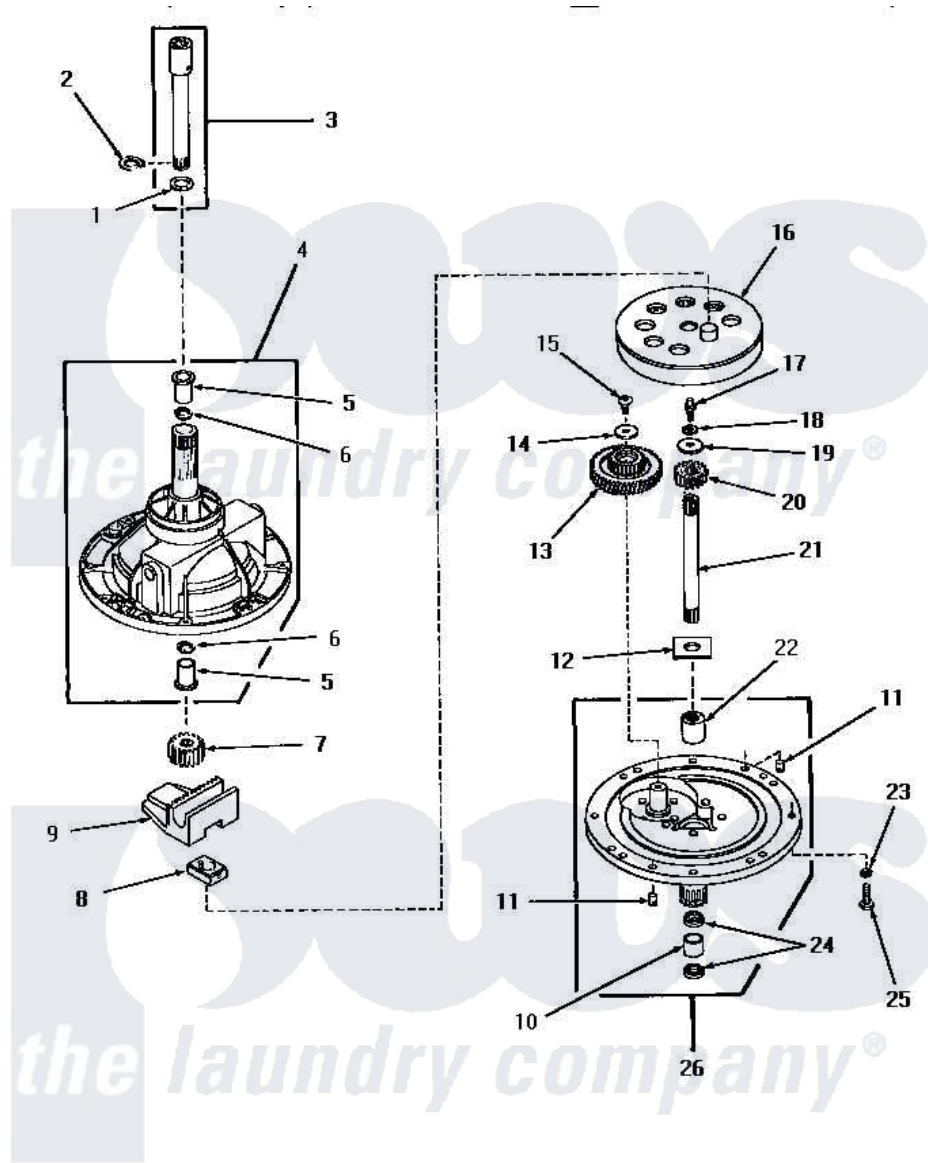

Amana HA5590 02 - 30123 & 30946 TRANSMISSION ASSEMBLIES

COMPONENTS FOR 30123 and 30946 TRANSMISSION ASSEMBLIES

Amana [Residential Amana HA5590 Washer Parts](#) Parts Diagram 02 - 30123 & 30946 TRANSMISSION ASSEMBLIES
 Click on the part number to view part

Item	Original Part Number	Replaced By	Status	Part Description
1	Y00000000		Not Available	SEE NOTE SHIM WASHER -- (SEE NOTE)
2	27197			Ring, Retaining
3	368P3			Kit, Coupling And Shaft
4	28435		Not Available	TRANSMISSION CASE ASSEMBLY
5	27021		Not Available	BEARING
6	Y28114	40042701		Seal- Oil
7	27003			Pinion, Agitator
8	26493			Slide
9	Y27001	Y31526		Rack
10	27022			Bearing
11	27172			Pin, Dowel
12	27016			Washer
13	29161			Gear, Reduction
14	29260		Not Available	WASHER
15	29273			Screw, 1/4-20 X 3/8

16	26577		Assembly, Gear And Stud
17	27030	Not Available	SCREW, 1/4-20 SPECIAL
18	21456		Lockwasher, 1/4 Intshkp
19	26509	40041501	Washer
20	Y29160		Pinion, Drive
21	27081	27081P	Shaft Input Package
22	30893	WR2X4924	Shim
23	02431		Lockwasher, 1/4 Ext Shk
24	Y28114	40042701	Seal- Oil
25	20253		Screw, Cap-1/4-20 X 1"
26	30945	Not Available	ASSY, TRANSMISSION COVExREPLACE
NI	27243	27243P	Oil, CW Transmission F-
"	28434P	Not Available	LOCTITE