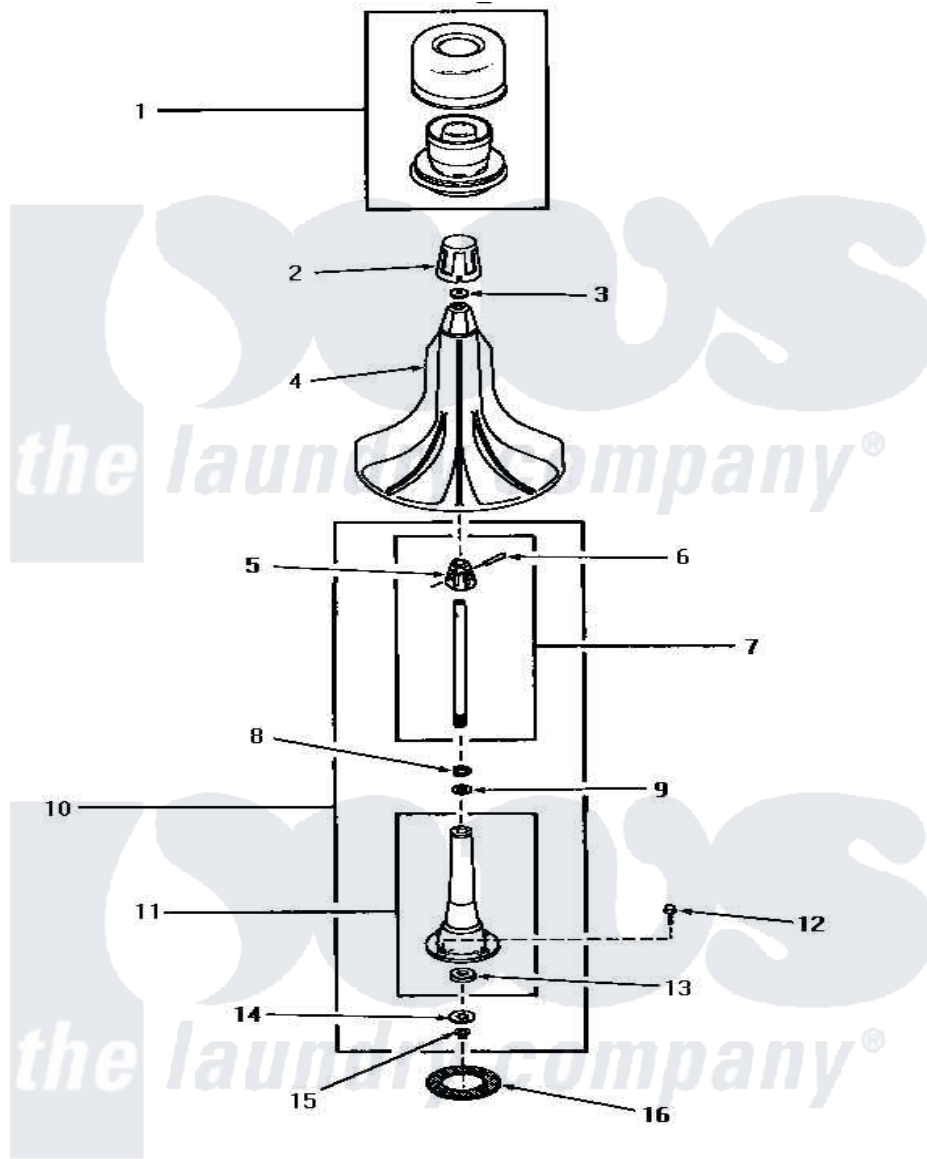

Amana HA5590 03 - AGITATOR & POST

AGITATOR AND POST

Amana [Residential Amana HA5590 Washer Parts](#) Parts Diagram 03 - AGITATOR & POST
 Click on the part number to view part

Item	Original Part Number	Replaced By	Status	Part Description
1	27707		Not Available	ASSY,DISPENSER-FABRIC
2	27138		Not Available	ASSY,AGITATOR CAP
3	27189			Washer, Agitator Cap
4	27120		Not Available	ASSY,AGITATOR
5	27174		Not Available	DRIVE BLOCK
6	20243			Pin, Taper
7	28091			Assembly, Agitator Shaft anddr
8	20057	222T017P01		Washer FIB 21/32 ID X 1156 OD X 1/8
9	04704			Washer, .630id x 1.125odx
10	28934		Not Available	AGITATOR POST ASSEMBLY
11	28933		Not Available	AGITATOR POST
12	27202	W10116787		Screw
13	10429		Not Available	WASHER,THRUST
14	27164			Washer, Spline
15	27197			Ring, Retaining