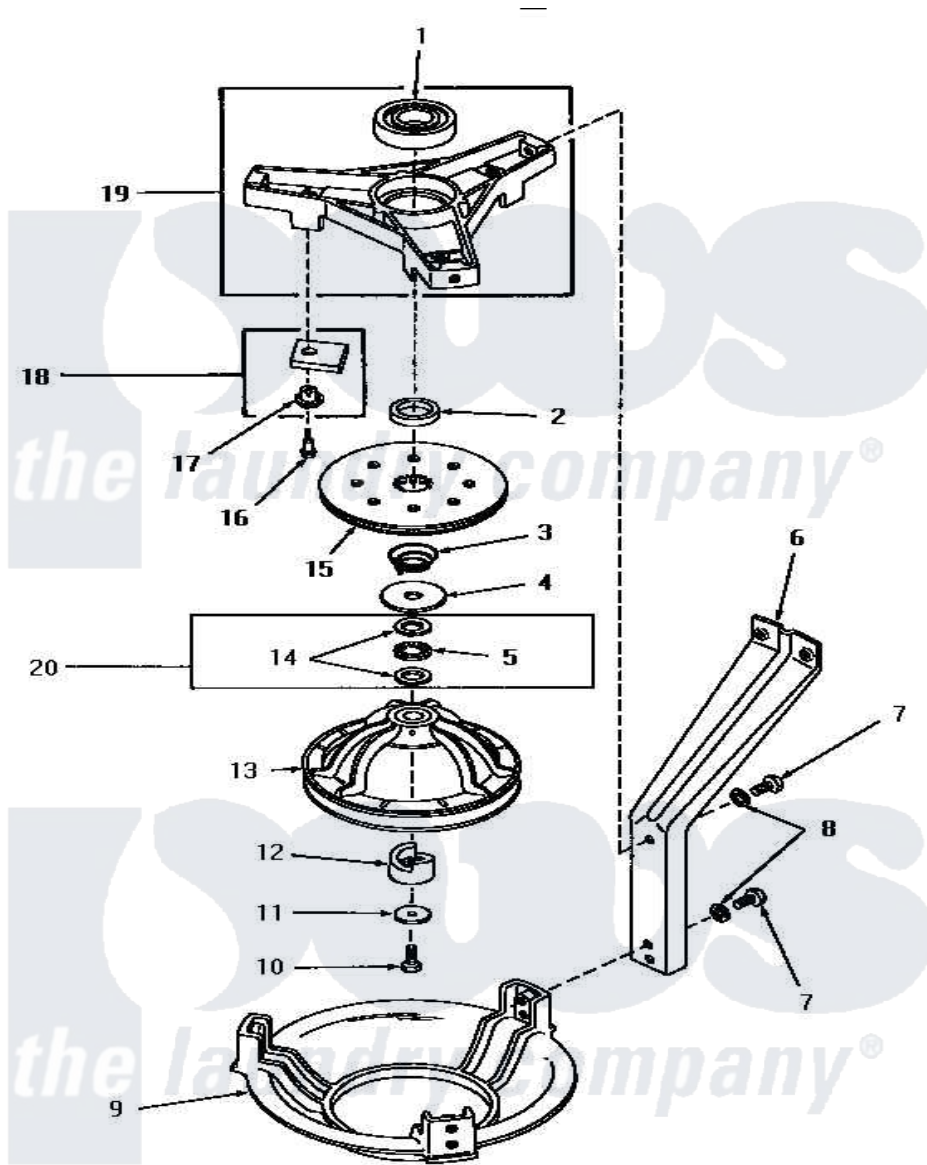

# Amana HA5590 04 - BRG HSG/BRAKE/PULLEY & PIVOT DOME

## BEARING HOUSING, BRAKE, PULLEY AND PIVOT DOME

Amana [Residential Amana HA5590 Washer Parts](#) Parts Diagram 04 - BRG HSG/BRAKE/PULLEY & PIVOT DOME  
 Click on the part number to view part

Item	Original Part Number	Replaced By	Status	Part Description
1	28944	<a href="#">40004001</a>		Bearing, Main
2	<a href="#">27176</a>			Spacer
3	27014	<a href="#">33435</a>		Spring, Conical
4	27015	<a href="#">40063201</a>		Washer, Flat
5	27025		Not Available	BEARING,NEEDLE THRUST
6	<a href="#">27090</a>			Leg, Support
7	30016	<a href="#">40128701</a>		Screw, 5/16-18 X .50
8	<a href="#">04366</a>			Lockwasher, 5/16intshkp
9	27124		Not Available	DOME,PIVOT
10	27220	<a href="#">40063401</a>		Screw, 1/4-20 x 5/8 Hex
11	26509	<a href="#">40041501</a>		Washer
12	<a href="#">27018</a>			Helix
13	30260	<a href="#">34232P</a>		Kit-Pulley
"	27111	<a href="#">34232P</a>		Kit-Pulley
14	27024		Not Available	NO LONGER AVAILABLE
15	26556	<a href="#">R9900474</a>		Brake Assembly

16	<a href="#">26547</a>		Screw, 10-24 Shoulder
17	<a href="#">29993</a>		Sleeve, Anti-Rotation
18	348P3	<a href="#">R9900543</a>	Pad-Brake
19	28913	<a href="#">35746</a>	AssembLy, Bearing Housing-L
20	Y0000000	Not Available	SEE NOTE BEARING RACE AND NEEDLE BEARING -- (USED THROUGH SERIAL NO.4U029469)