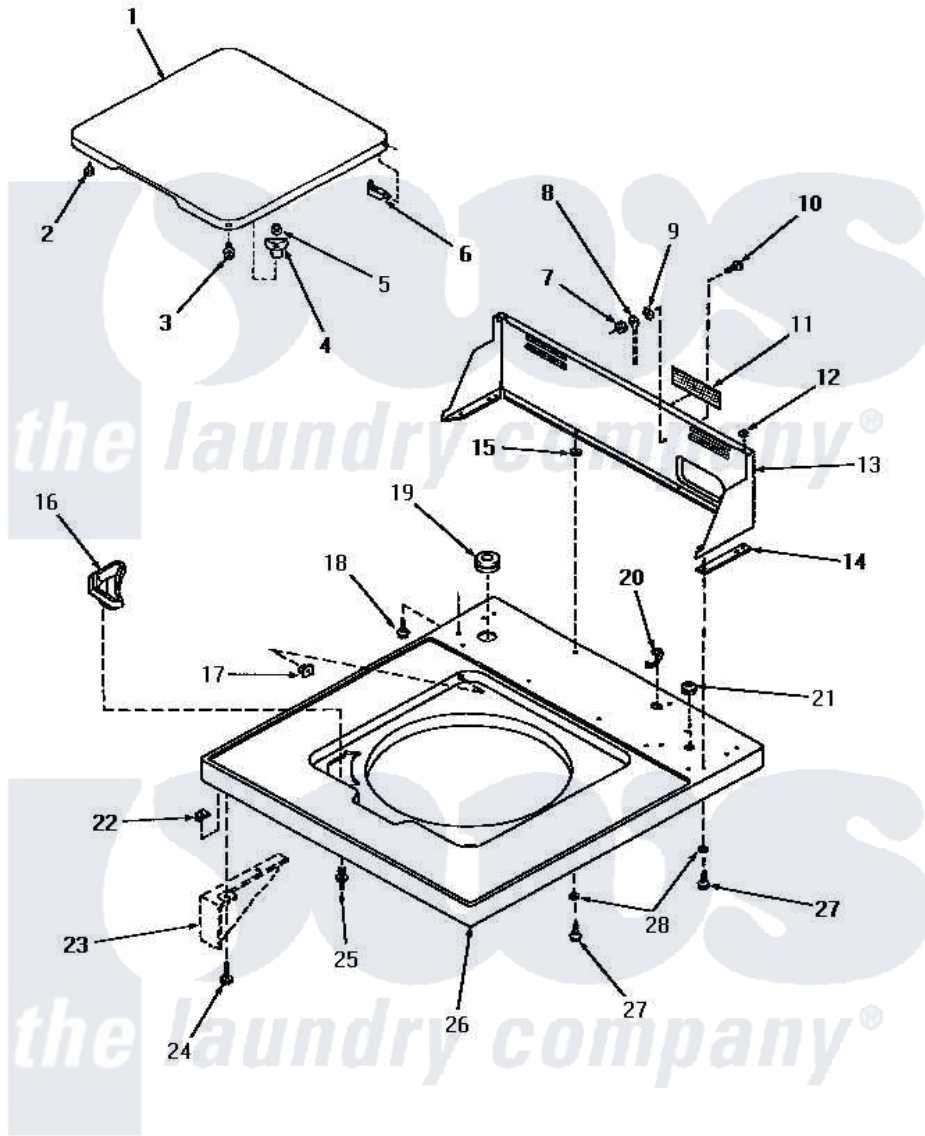

# Amana HA5590 05 - CABINET TOP, LOADING DOOR & CONTROL HOOD

## CABINET TOP, LOADING DOOR AND CONTROL HOOD

Amana [Residential Amana HA5590 Washer Parts](#) Parts Diagram 05 - CABINET TOP, LOADING DOOR & CONTROL HOOD

[Click on the part number to view part](#)

Item	Original Part Number	Replaced By	Status	Part Description
"	NOTE:		Not Available	2. SIPHON BREAK KIT MUST BE INSTALLED IN DRAIN HOSE IF THE DRAIN RECEPTACLE IS LOWER THAN THE CABINET TOP OF THE WASHER.
1	27665W		Not Available	LOADING DOOR, WHITE
"	27665A		Not Available	ASSY, LID
"	27665K		Not Available	LOADING DOOR, COFFEE
"	27665H		Not Available	LOADING DOOR, HARVEST GOLD
"	27665L		Not Available	LOADING DOOR, ALMOND
2	21685	<a href="#">40038001</a>		Bumper
3	27203		Not Available	ASSY,SCREW & WASHER
4	<a href="#">27149</a>			Catch, Lid Switch
5	<a href="#">21752</a>			Nut, 8-32 Hex Brilock
6	27626		Not Available	HINGE,HIDDEN
7	03673		Not Available	NUT