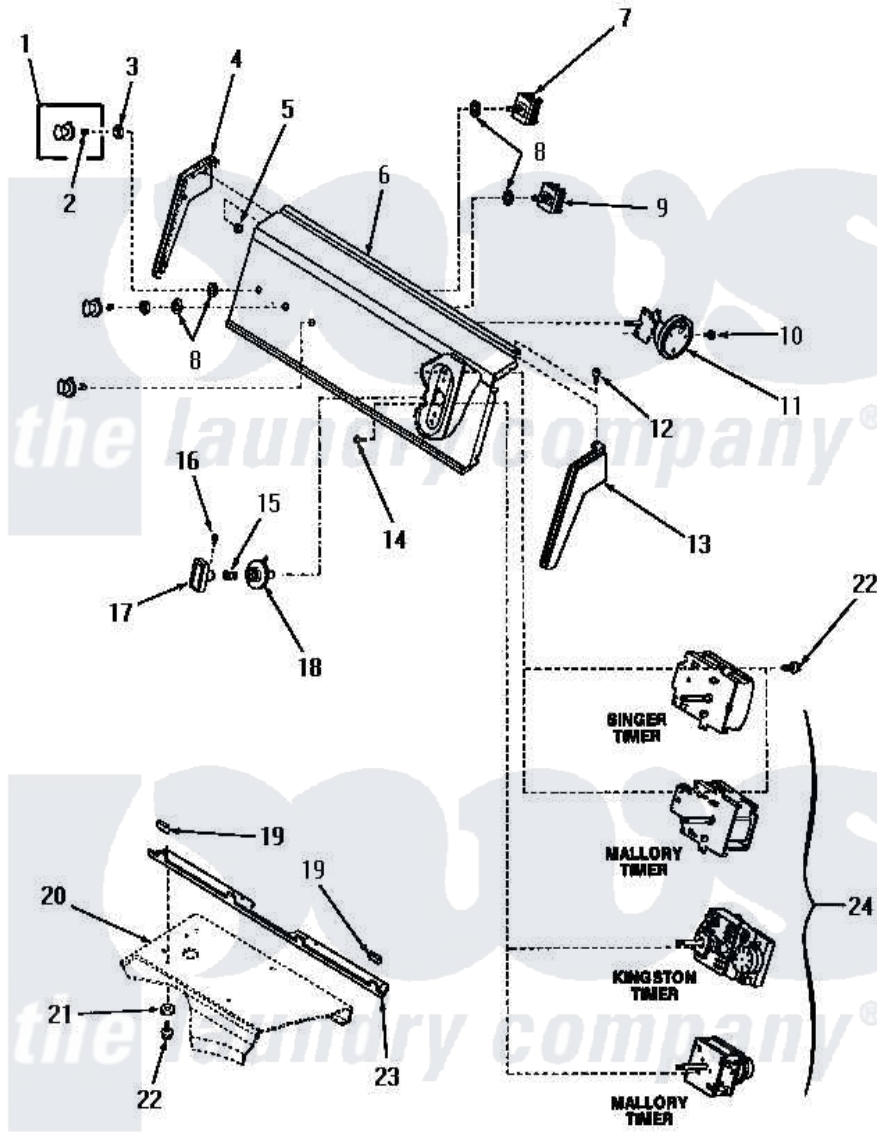

Amana HA5590 06 - CONTROL PANEL & CONTROLS

CONTROL PANEL AND CONTROLS

Amana [Residential Amana HA5590 Washer Parts](#) Parts Diagram 06 - CONTROL PANEL & CONTROLS
 Click on the part number to view part

Item	Original Part Number	Replaced By	Status	Part Description
"	NOTE:		Not Available	USE SHIM WASHER AS REQUIRED TO OBTAIN A MINIMUM OF .005 INCH TO A MAXIMUM OF .015 INCH CLEARANCE BETWEEN COUPLING AND FLANGED BEARING.
1	28124		Not Available	ASSY,KNOB-SWITCH
2	10519		Not Available	RETAINER
3	57584		Not Available	NUT
4	25124		Not Available	CONTROL HOOD END, LEFT
5	25126	5303284616		Clip
6	28984			Assembly, Control Panel
7	21300		Not Available	SWITCH,TEMPERATURE
8	91176			Lockwasher, 3/8 Intshkp
10	23962	W10116760		Screw
11	27778			Switch, Pressure
12	25232		Not Available	SCREW,8AB-18X7/8 OVAL CONTROL HOOD END

13	25123	Not Available	CONTROL HOOD END, RIGHT
14	70212		Screw, 8-32 X 5/32 RD H
15	26319		Spring
16	26318		Screw, 8-32 X 1/4 Set S
17	28120	Not Available	TIMER KNOB
18	28287	Not Available	TIMER KNOB INDICATOR
19	24859	Not Available	SLEEVE,SUPPORT ANGLE
20	Y00000000	Not Available	SEE NOTE CABINET TOP
21	20493		Washer, 11/64 ID x 3/8 OD
22	23962	W10116760	Screw
23	23360	Not Available	ANGLE
24	29966	Not Available	TIMER