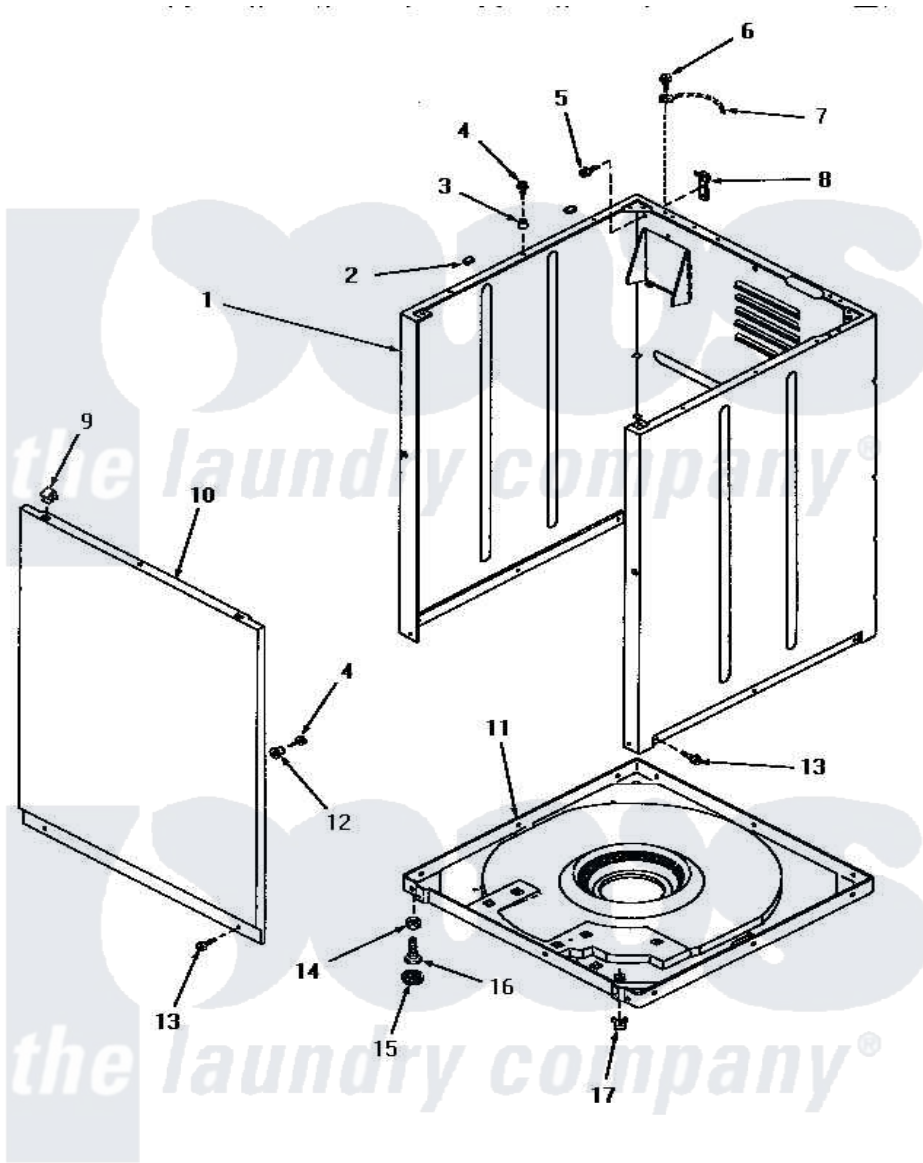

Amana HA5590 07 - FRONT PANEL, CABINET & BASE

FRONT PANEL, CABINET AND BASE

Amana Residential Amana HA5590 Washer Parts Parts Diagram 07 - FRONT PANEL, CABINET & BASE
 Click on the part number to view part

Item	Original Part Number	Replaced By	Status	Part Description
1	27092W		Not Available	CABINET, WHITE
"	27092L	38612LP		Kit Service Cabinet
"	29168W	38612WP		Kit-Servic
"	29168A		Not Available	CABINET, AVOCADO
"	27092A		Not Available	CABINET, AVOCADO
"	29168L		Not Available	CABINET, ALMOND
"	29168H		Not Available	CABINET, HARVEST GOLD
"	27092K		Not Available	CABINET, COFFEE
"	29168K		Not Available	CABINET, COFFEE
"	27092H		Not Available	CABINET, HARVEST GOLD
2	Y56128			Pad, Bumper
3	56079	505187		Locator, Panel
4	56086	Y014874		Screw, Idler Arm And Sleeve
5	51780	3390631		Screw, 10-16 X 3/8
6	56392		Not Available	SCREW,8-18 X 3/8 TAPPI
7	Y00000000		Not Available	SEE NOTE GROUND WIRE, GREEN

8	Y27103		Hinge, Hold-Down Lug
9	28835	22001650	Fastener, Spring
10	27072A		Not Available
"	27072K		Not Available
"	27072H		Not Available
"	27072L	32708LP	Panel, Front
"	27072W		Not Available
11	29757		Not Available
12	28102		Locator, Panel
13	27196	27001200	Screw
14	Y21899	40038101	Nut, Leg
15	21749	40016001	Foot, Rubber
16	20409	22003428	Leg, Adjustable
17	28837		Not Available
NI	26594P		Grease, Silicone - 2 Oz Tube