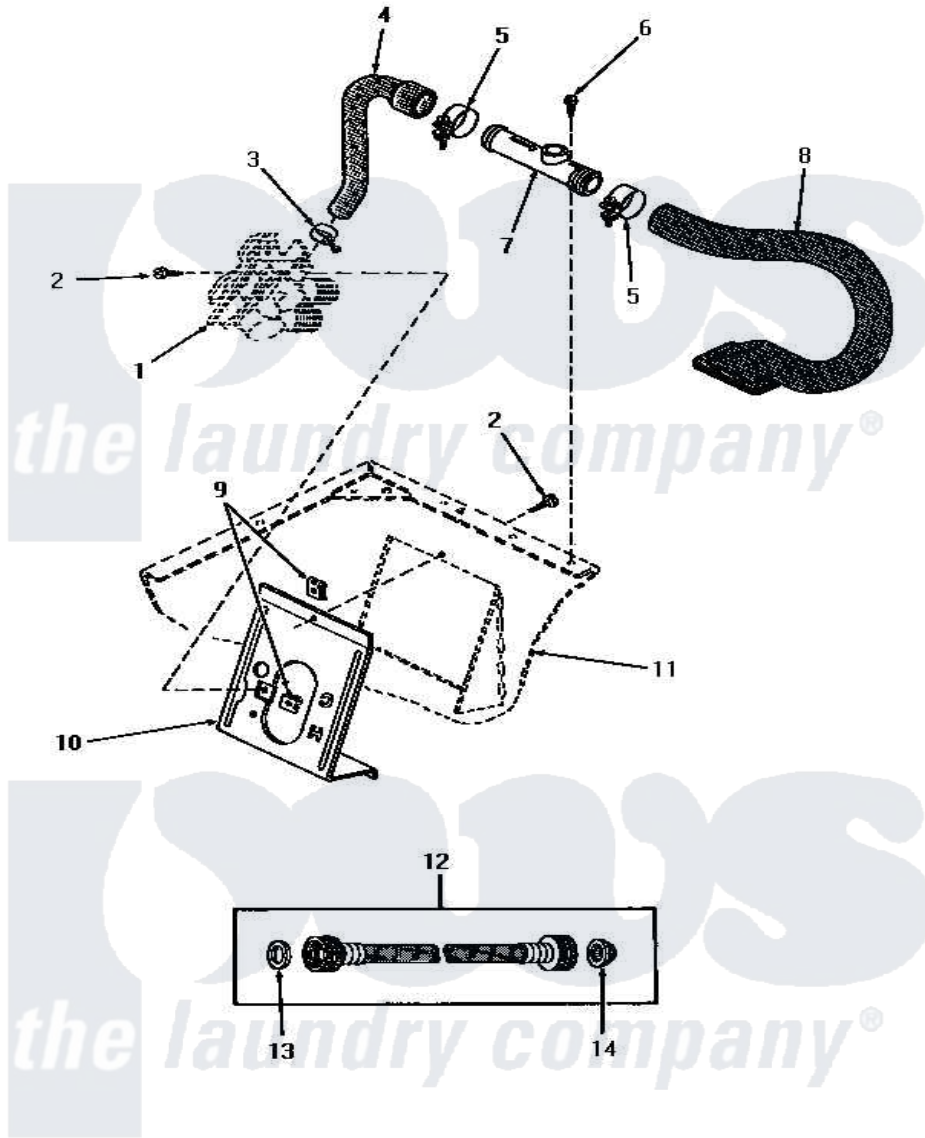

Amana HA5590 08 - INLET/FILL HOSE/BACK FL PREVENTER & BRKT

**INLET HOSE, FILLER HOSE, BACK FLOW PREVENTER
AND MIXING VALVE MOUNTING BRACKET
(through Serial No. N3805084)**

Amana [Residential Amana HA5590 Washer Parts](#) Parts Diagram 08 - INLET/FILL HOSE/BACK FL PREVENTER & BRKT

[Click on the part number to view part](#)

Item	Original Part Number	Replaced By	Status	Part Description
1	Y00000000		Not Available	SEE NOTE MIXING VALVE
2	56392		Not Available	SCREW,8-18 X 3/8 TAPPI
3	27643	596669		Clamp, Manifold
4	27183			Hose, Mixing Valve
5	27152		Not Available	CLAMP HOSE
6	23962	W10116760		Screw
7	27118	34280		Assembly, Backflow Prevento
8	27231		Not Available	HOSE
9	54038			NUT, Speed U-Type
10	27126	39407		Bracket, Valve
11	Y00000000		Not Available	SEE NOTE CABINET
12	28330	202860		Inlet Hose Assembly
13	20290	Y013783		Washer, Inlet Hose
14	28605	22002960		Strainer, Washer Inlet