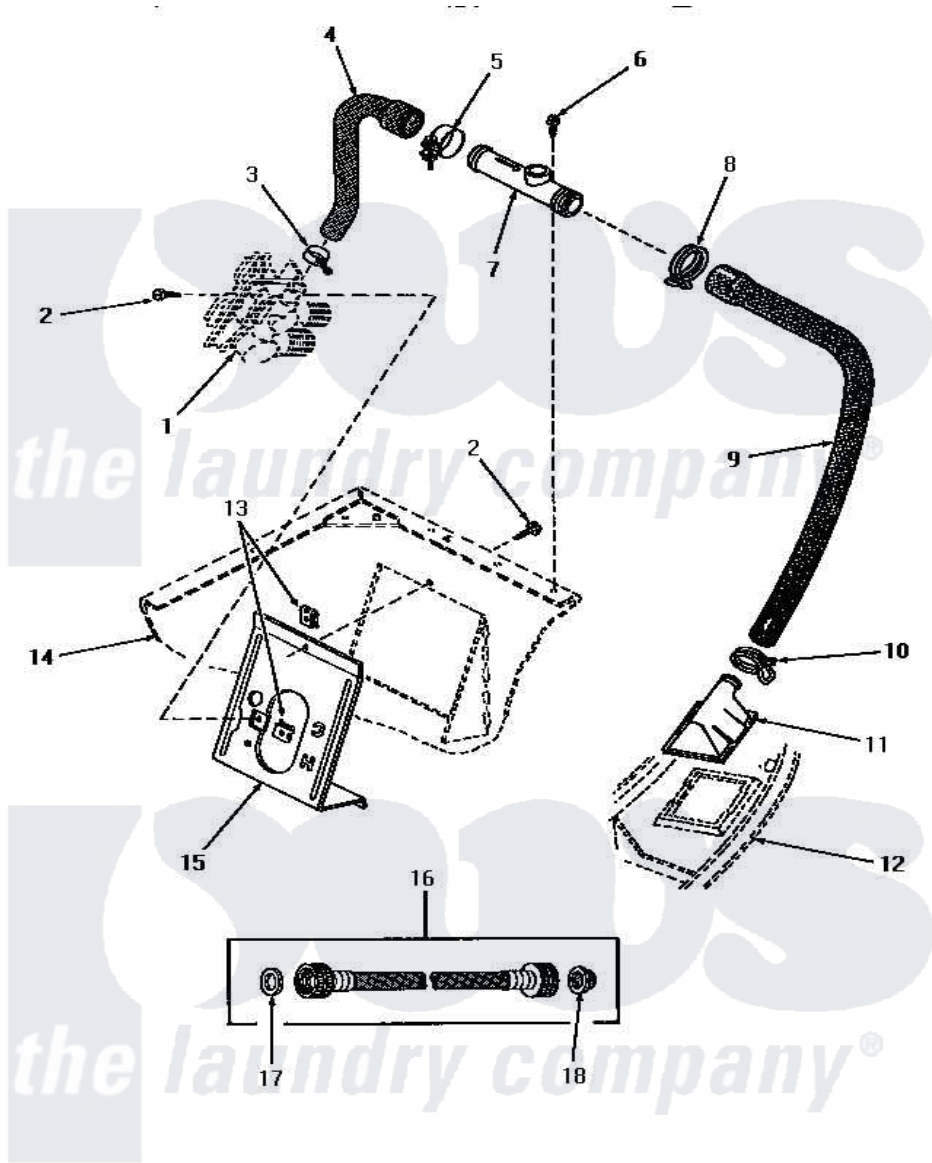

# Amana HA5590 09 - INLET/FILL HOSE/BACK FL PREVENTER & BRKT

**INLET HOSE, FILLER HOSE, BACK FLOW PREVENTER  
AND MIXING VALVE MOUNTING BRACKET  
(starting with Serial No. N3605085)**

Amana [Residential Amana HA5590 Washer Parts](#) Parts Diagram 09 - INLET/FILL HOSE/BACK FL PREVENTER & BRKT

[Click on the part number to view part](#)

Item	Original Part Number	Replaced By	Status	Part Description
1	Y00000000		Not Available	SEE NOTE MIXING VALVE
2	56392		Not Available	SCREW,8-18 X 3/8 TAPPI
3	27643	<a href="#">596669</a>		Clamp, Manifold
4	<a href="#">27183</a>			Hose, Mixing Valve
5	27152		Not Available	CLAMP HOSE
6	23962	<a href="#">W10116760</a>		Screw
7	27118	<a href="#">34280</a>		Assembly, Backflow Prevento
8	29176	<a href="#">285655</a>		Clamp, Hose
9	29182		Not Available	HOSE,WATER INLET
10	<a href="#">29210</a>			Hose Clamp
11	<a href="#">29154</a>			Head, Water Inlet
12	Y00000000		Not Available	SEE NOTE OUTER TUB COVER
13	<a href="#">54038</a>			NUt, Speed U-Type
14	Y00000000		Not Available	SEE NOTE CABINET
15	27126	<a href="#">39407</a>		Bracket, Valve

16	28330	<a href="#">202860</a>	Inlet Hose Assembly
17	20290	<a href="#">Y013783</a>	Washer, Inlet Hose
18	28605	<a href="#">22002960</a>	Strainer, Washer Inlet