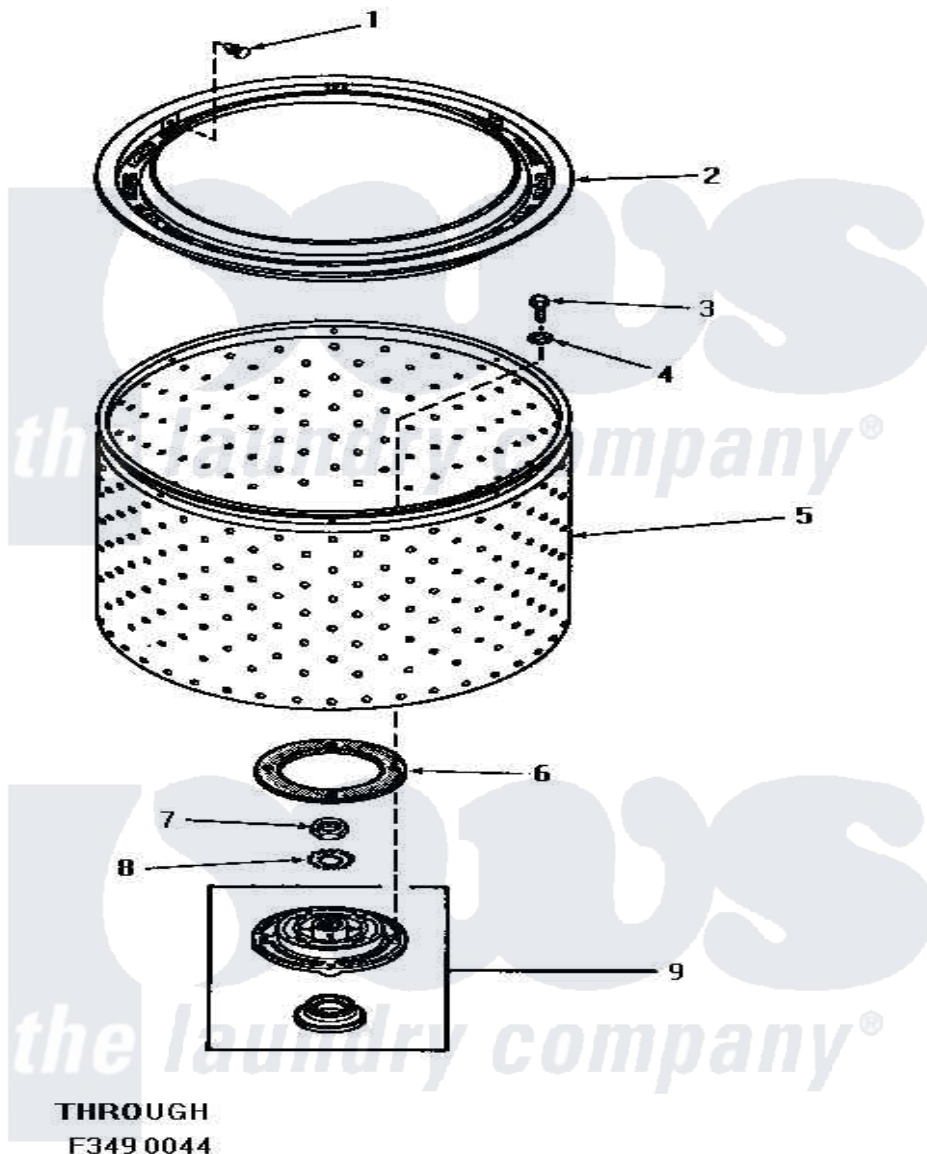

Amana HA5590 10 - LINT FILTER, WASHTUB & HUB

LINT FILTER, WASHTUB AND HUB

Amana [Residential Amana HA5590 Washer Parts](#) Parts Diagram 10 - LINT FILTER, WASHTUB & HUB
 Click on the part number to view part

Item	Original Part Number	Replaced By	Status	Part Description
1	29474			Fastener, Lint Filter
2	27123	33521		Filter Lint/Clothes Guard
3	27202	W10116787		Screw
4	28094			Gasket
5	27074			Motor
"	27073		Not Available	WASHTUB, PORCELAIN
6	27125	39122		Gasket, Washtub
7	Y29220	40016301		Nut, Lock
8	27163			Lockwasher
9	28780	356P3		Kit, Seal-Washer