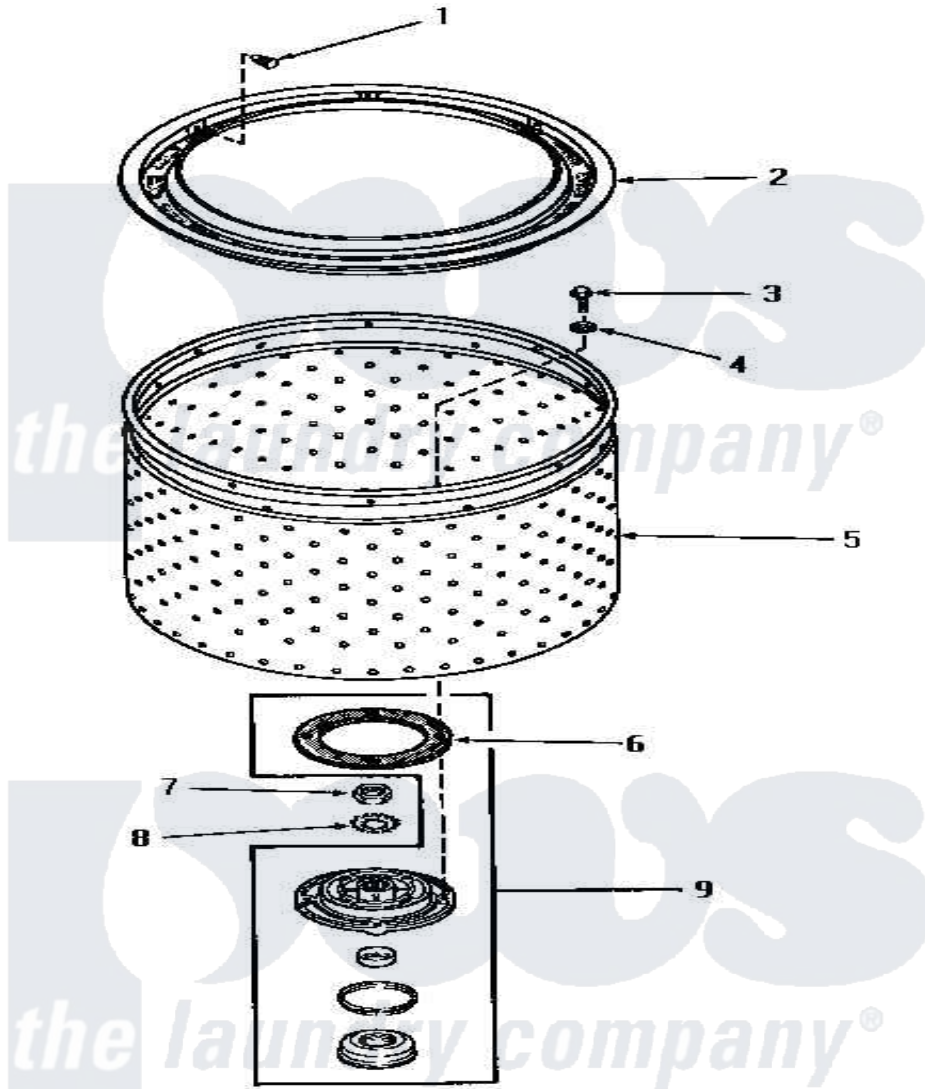

Amana HA5590 11 - LINT FILTER, WASHTUB & HUB

STARTING
F349 0045

LINT FILTER, WASHTUB AND HUB

Amana Residential Amana HA5590 Washer Parts Parts Diagram 11 - LINT FILTER, WASHTUB & HUB
Click on the part number to view part

Item	Original Part Number	Replaced By	Status	Part Description
1	29474			Fastener, Lint Filter
2	27123	33521		Filter Lint/Clothes Guard
3	27202	W10116787		Screw
4	28094			Gasket
5	28138		Not Available	WASHTUB, STAINLESS STEEL
"	29074	39252P		Wash Tub
6	27125	39122		Gasket, Washtub
7	Y29220	40016301		Nut, Lock
8	27163			Lockwasher
9	356P3			Kit, Seal-Washer