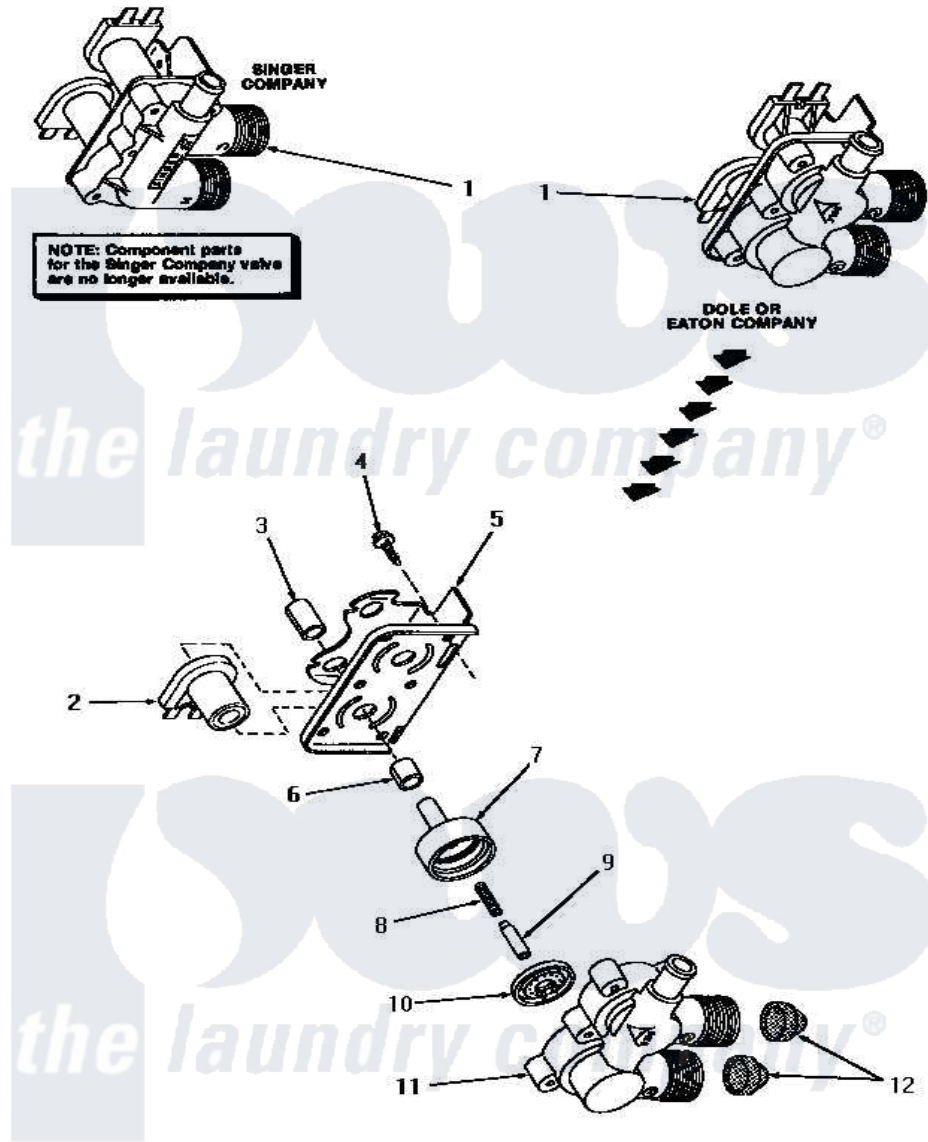

# Amana HA5590 12 - MIXING VALVE ASSY

## MIXING VALVE ASSEMBLY

Amana [Residential Amana HA5590 Washer Parts](#) Parts Diagram 12 - MIXING VALVE ASSY  
 Click on the part number to view part

Item	Original Part Number	Replaced By	Status	Part Description
1	27156	<a href="#">33930</a>		Valve, Mixing
2	24126	<a href="#">33930</a>		Valve, Mixing
3	24128		Not Available	SLEEVE, LONG
4	25817C		Not Available	SCREW
5	Y24158		Not Available	MOUNTING BRACKET
6	24129		Not Available	SLEEVE, SHORT
7	<a href="#">24130</a>			Guide, Armature
8	24131		Not Available	SPRING
9	24132		Not Available	ARMATURE
10	24134		Not Available	DIAPHRAGM
11	Y24159	<a href="#">33930</a>		Valve, Mixing
12	24122	<a href="#">22002960</a>		Strainer, Washer Inlet