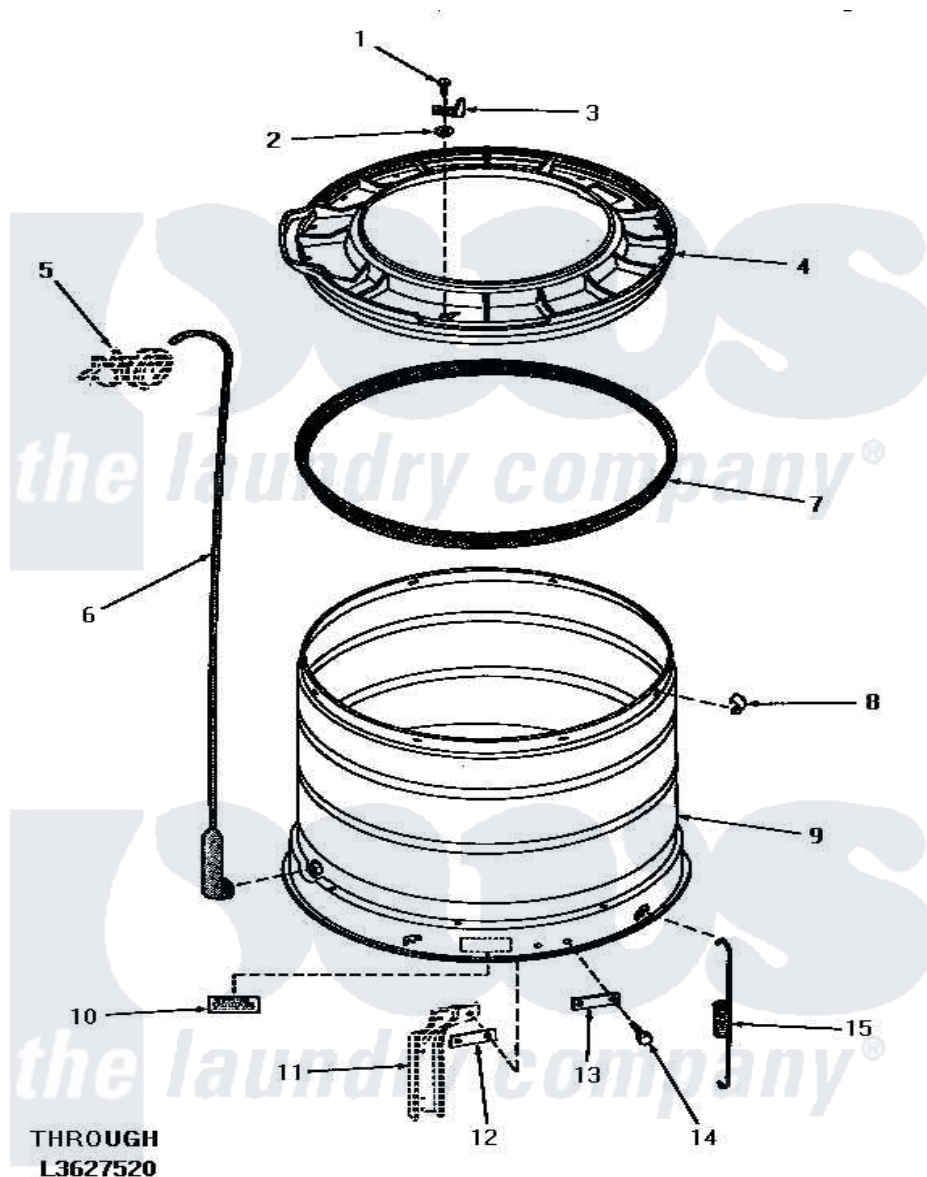

Amana HA5590 15 - OUTER TUB, COVER & PRESSURE HOSE

THROUGH
L3627520

OUTER TUB, COVER AND PRESSURE HOSE

Amana [Residential Amana HA5590 Washer Parts](#) Parts Diagram 15 - OUTER TUB, COVER & PRESSURE HOSE

[Click on the part number to view part](#)

Item	Original Part Number	Replaced By	Status	Part Description
1	25723	27001200		Screw
2	03815			Lockwasher, No.10 Ext Shk
3	27247			Trigger, Out-Of-Bal Swi
4	27137	31153		Cover Outer Tub
5	Y00000000		Not Available	SEE NOTE PRESSURE SWITCH
6	29077		Not Available	ASSY,PRESSURE FILL HOSxREPLACE
7	27184			Gasket, Tub Cover
8	Y27017		Not Available	CLIP,SPRING
9	27071		Not Available	OUTER TUB
10	Y27195		Not Available	STICKER
11	Y00000000		Not Available	SEE NOTE SUPPORT LEG
12	27927			Plate, Leg .032
13	27926			Plate, Leg .063
14	27205	40128701		Screw, 5/16-18 X .50
15	27239			Spring, Leg