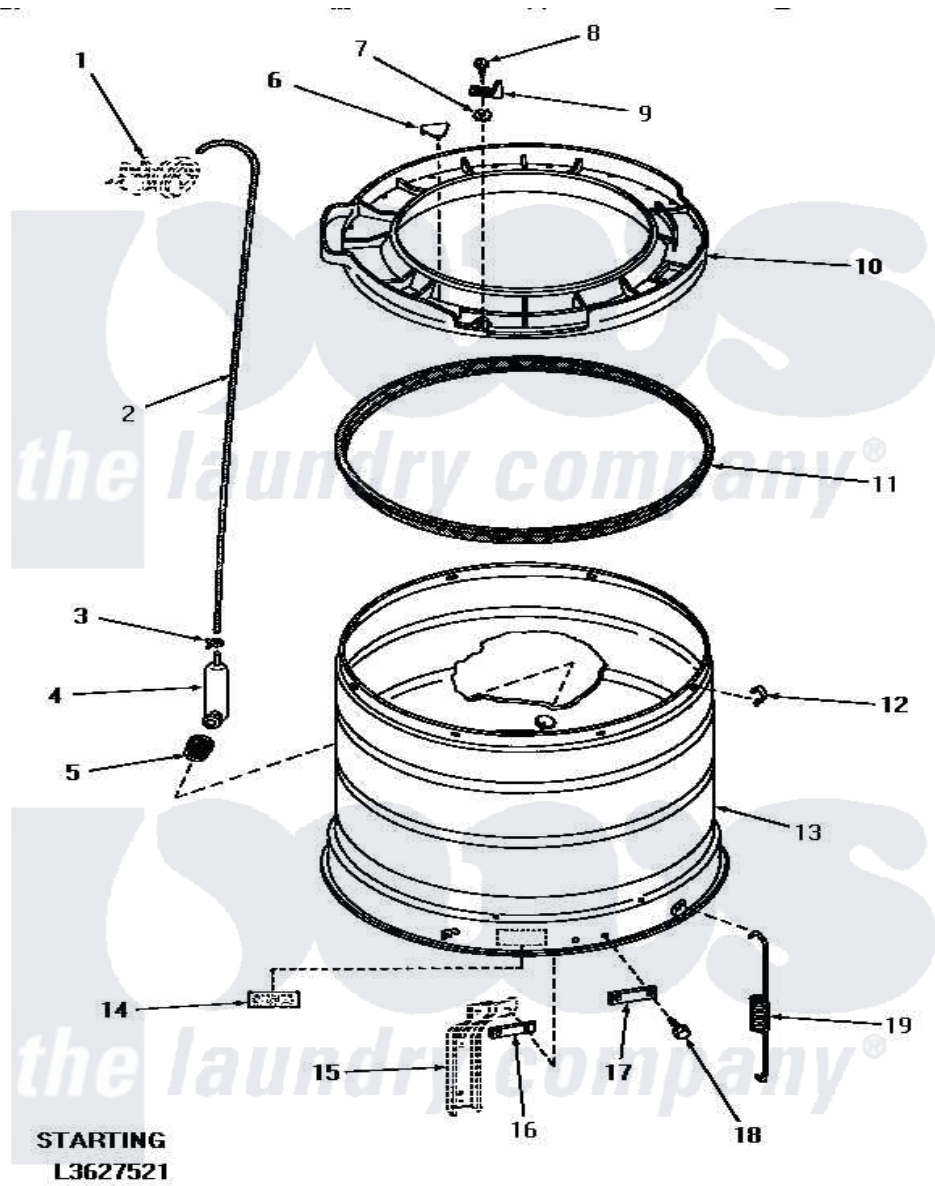

Amana HA5590 16 - OUTER TUB, COVER & PRESSURE HOSE

OUTER TUB, COVER AND PRESSURE HOSE

Amana [Residential Amana HA5590 Washer Parts](#) Parts Diagram 16 - OUTER TUB, COVER & PRESSURE HOSE

[Click on the part number to view part](#)

Item	Original Part Number	Replaced By	Status	Part Description
1	Y00000000		Not Available	SEE NOTE PRESSURE SWITCH
2	29213	39125		Tubing 31
3	Y22294	596669		Clamp, Manifold
4	29116		Not Available	PRESSURE ACCUMULATOR
5	29175	40037801		Grommet
6	29901		Not Available	PLUG,SNAP-IN-OUTER TUB
7	03815			Lockwasher, No.10 Ext Shk
8	25723	27001200		Screw
9	27247			Trigger, Out-Of-Bal Swi
10	29555	31153		Cover Outer Tub
11	27184			Gasket, Tub Cover
12	Y27017		Not Available	CLIP,SPRING
13	29232		Not Available	OUTER TUB
14	Y27195		Not Available	STICKER
15	Y00000000		Not Available	SEE NOTE SUPPORT LEG
16	27927			Plate, Leg .032