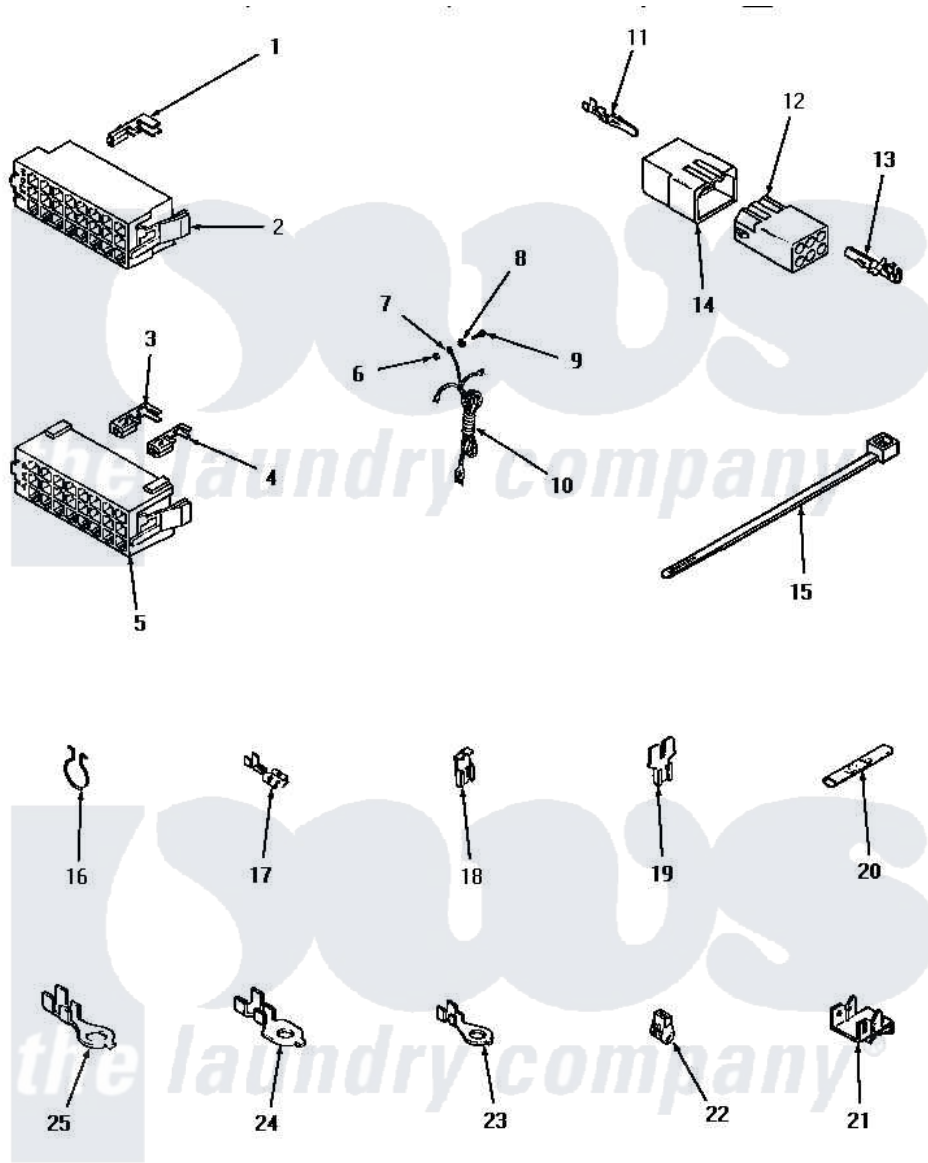

Amana HA5590 17 - POWER CORD & WIRE TERMINALS

POWER CORD AND WIRE TERMINALS

Amana [Residential Amana HA5590 Washer Parts](#) Parts Diagram 17 - POWER CORD & WIRE TERMINALS
 Click on the part number to view part

Item	Original Part Number	Replaced By	Status	Part Description
1	24176		Not Available	MOLEX TERMINAL
2	24175	12500058		Knob Ski
3	00183		Not Available	TERMINAL,FEMALE 2-WIRE
4	00180		Not Available	TERMINAL,FEMALE
5	28856		Not Available	HOUSING,24 POSITION
6	03673		Not Available	NUT
7	Y00000000		Not Available	SEE NOTE GROUND WIRE, GREEN
8	03815			Lockwasher, No.10 Ext Shk
9	20267			Screw, 10-24 X 3/8 Round
10	22660		Not Available	POWER CORD AND PLUG
11	Y00116			Terminal, Pin-Male
12	26708			Receptacle, 6 Circuit
13	Y00117	5011-XX		093 Female Socket
14	23041			Plug, 6 Circuit
15	55881	M0321209		Tie-Electrical
16	51291			Clip, Wire

17	Y00119		Not Available	SPADE TERMINAL(18 GAUGE) (1/4 INCH-(1) 18 GAUGE WIRE)
18	Y00120			Terminal, Flag-1/4 Fema
19	29673		Not Available	DOUBLE CONNECTOR
20	21091		Not Available	CONNECTOR TWO 1/4 INCH MALE
21	Y00161	B5733302		Clip, Ground
22	70210		Not Available	INSULATOR,BLUE
23	00110			No.10 18 Gauge Wire
24	Y00111			Ring Terminal No.10 No.10 18 Gauge Wires Or
25	Y00113		Not Available	TERMINAL,RING-1/4 STUD