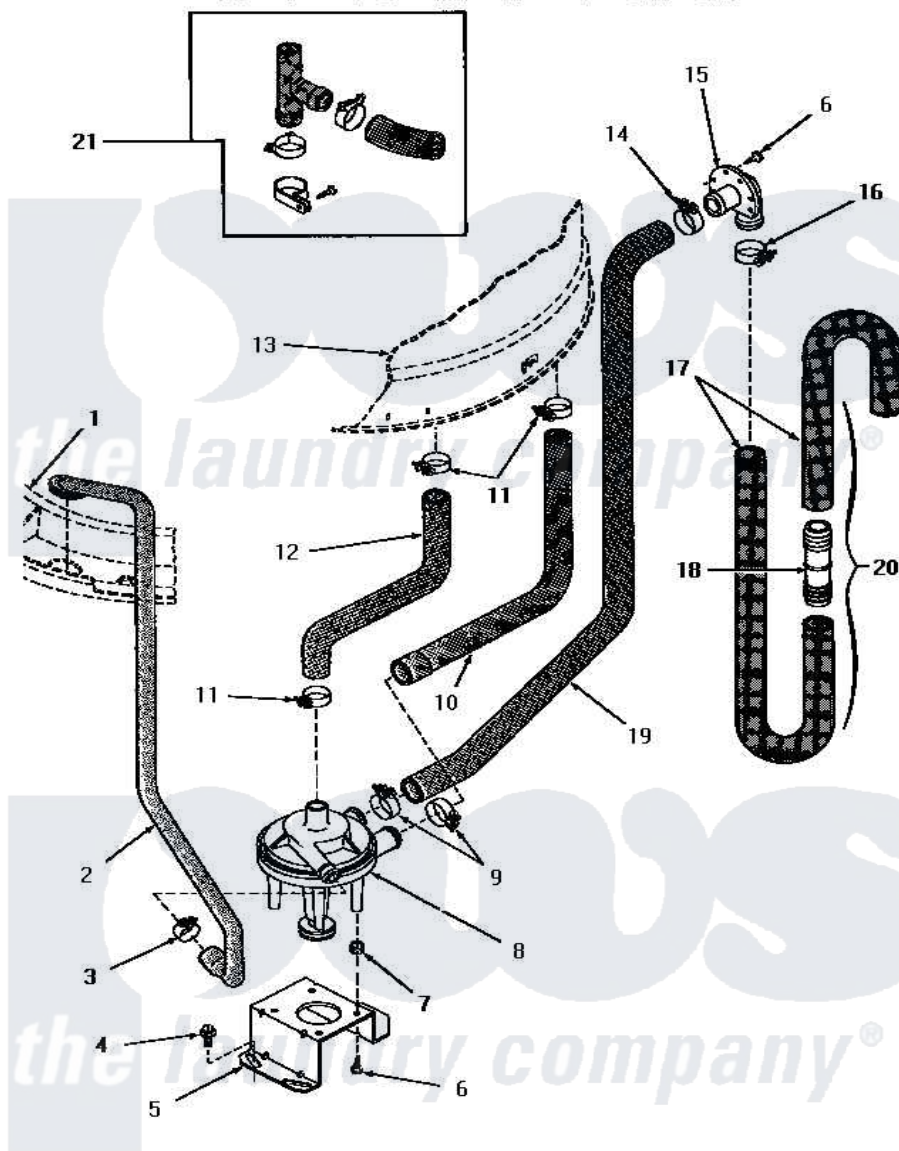

# Amana HA5590 18 - PUMP ASSY/BRKT/HOSES & SIPHON BREAK KIT

**PUMP ASSEMBLY, BRACKET, HOSES AND SIPHON BREAK KIT  
(Models equipped with rubber drain hose)**

Amana [Residential Amana HA5590 Washer Parts](#) Parts Diagram 18 - PUMP ASSY/BRKT/HOSES & SIPHON BREAK KIT

[Click on the part number to view part](#)

Item	Original Part Number	Replaced By	Status	Part Description
1	Y00000000		Not Available	SEE NOTE OUTER TUB COVER
2	27232		Not Available	HOSE
3	27644	<a href="#">285655</a>		Clamp, Hose
4	<a href="#">27157</a>			Screw, 10-24 X 5/8 Spec
5	<a href="#">27105</a>			Bracket, Pump Mounting
6	51784		Not Available	SCREW,10B-16 X 1/2 HEX
7	<a href="#">27063</a>			On-Sert
8	27065	<a href="#">31968</a>		Assembly, Pump NA
9	27153	<a href="#">285655</a>		Clamp, Hose
10	27160		Not Available	HOSE,TUB TO PUMP-DRAIN
11	27151	<a href="#">285655</a>		Clamp, Hose
12	27159		Not Available	HOSE,TUB TO PUMP
13	Y00000000		Not Available	SEE NOTE OUTER TUB
14	20391	<a href="#">285655</a>		Clamp, Hose
15	23553		Not Available	ELBOW,DRAIN HOSE-PLAST

16	20211	<a href="#">285655</a>	Clamp, Hose
17	<a href="#">28293</a>		Hose, Drain
18	25863	<a href="#">16272</a>	Connector, Straight
19	<a href="#">27161</a>		Hose, Pump To Drain Val
20	Y00000000		Not Available SEE NOTE DRAIN HOSE AND HOSE COUPLER -- (SEE NOTE 1)
21	297P3	<a href="#">76660</a>	Break-Sphn