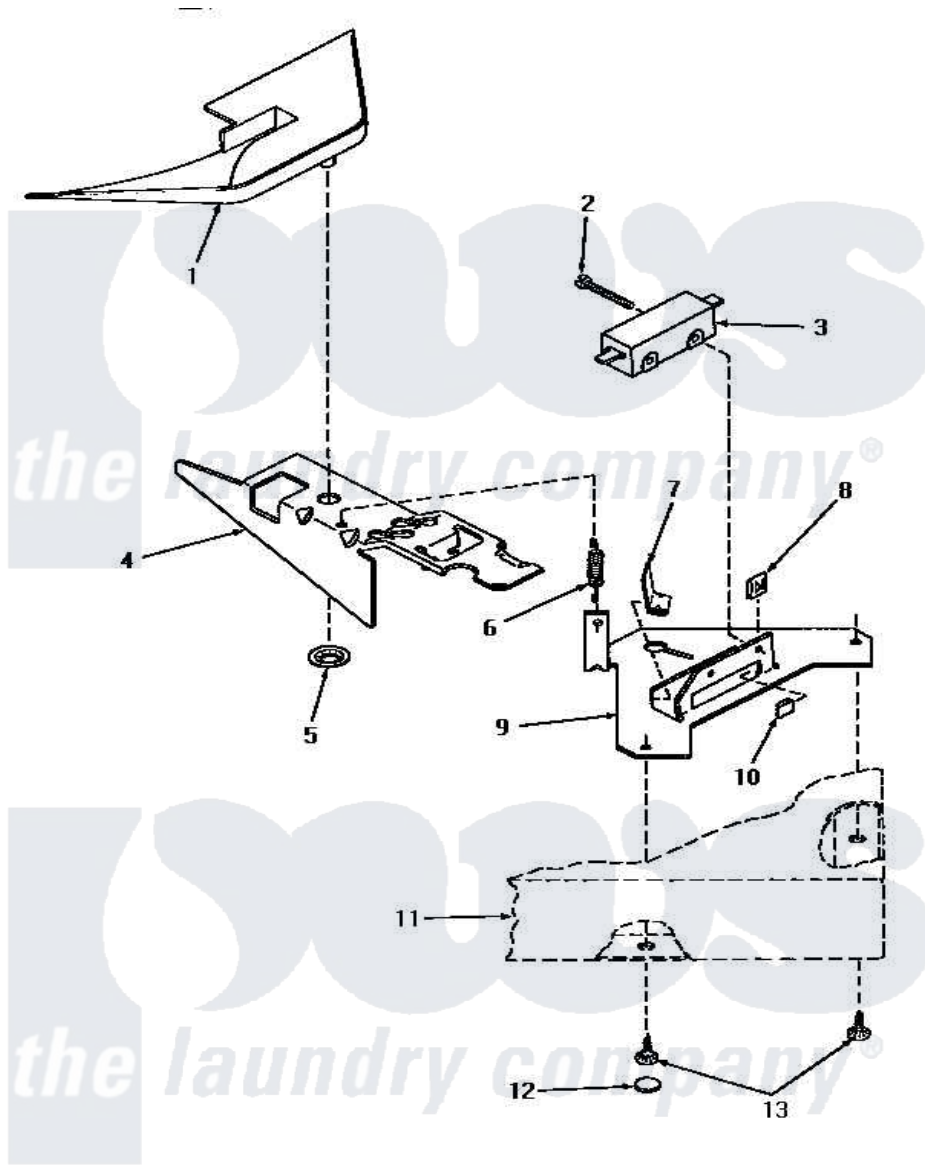

# Amana HA5590 21 - SWITCH & BRACKET ASSY

## SWITCH AND BRACKET ASSEMBLY

Amana [Residential Amana HA5590 Washer Parts](#) Parts Diagram 21 - SWITCH & BRACKET ASSY  
 Click on the part number to view part

Item	Original Part Number	Replaced By	Status	Part Description
1	29042		Not Available	SHIELD, LID SWITCH
2	Q6516		Not Available	SCREW, 6-32 X 1 ROUND H
3	27249		Not Available	SWITCH
4	<a href="#">27602</a>			Lever, Out-Of-Bal Switch
5	<a href="#">29043</a>			Nut, Push
6	<a href="#">27603</a>			Spring, Switch Lever
7	<a href="#">Y27837</a>			Clip, Speed-"U" Type
8	27248		Not Available	NUT, SPEED U-TYPE
9	27250		Not Available	BRACKET, OUT-OF-BAL SWI
10	<a href="#">27610</a>			Clip, U
11	Y00000000		Not Available	SEE NOTE CABINET TOP
12	28291		Not Available	WASHER
13	<a href="#">28193</a>			Screw, 8-1/2 Tapping W/