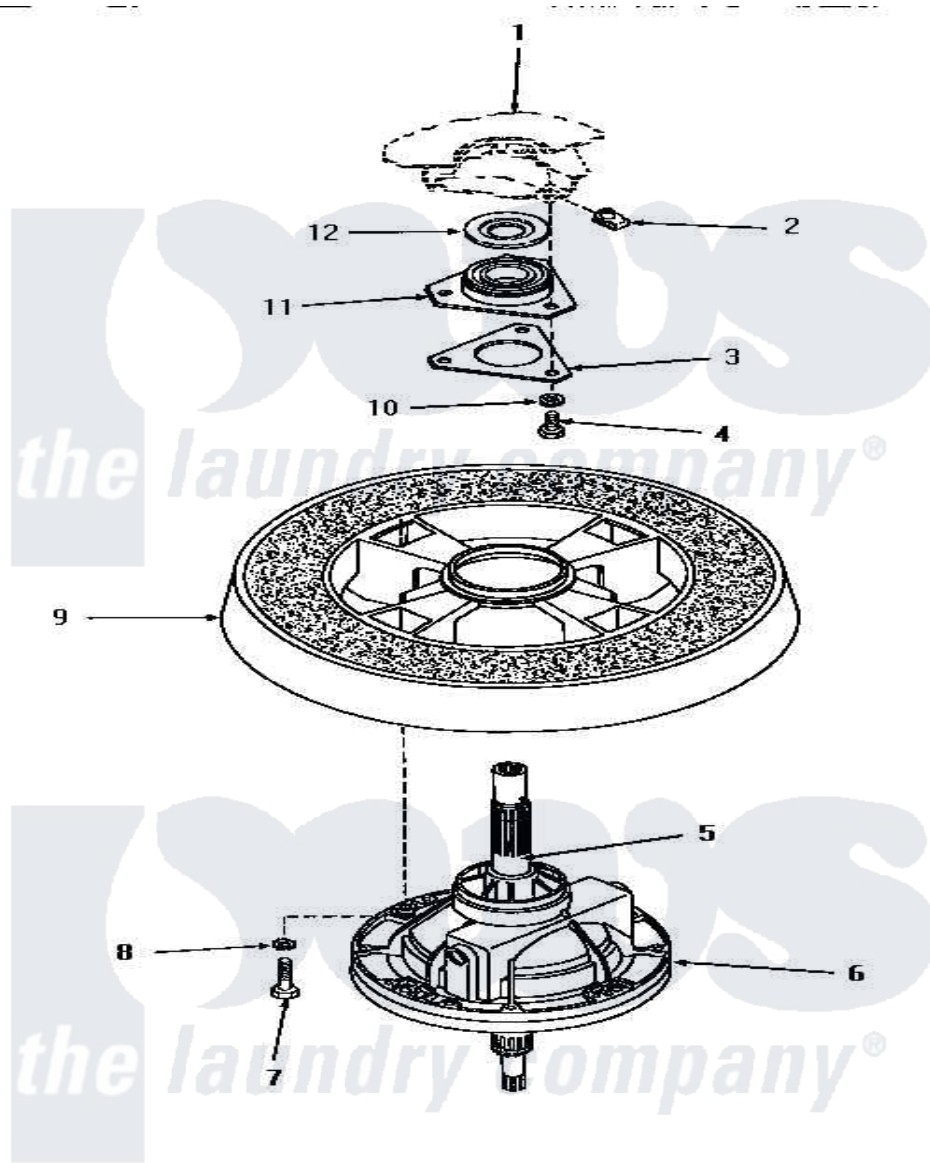

# Amana HA5590 22 - TRANSMISSION ASSY & BALANCE RING

## TRANSMISSION ASSEMBLY AND BALANCE RING

Amana Residential Amana HA5590 Washer Parts Parts Diagram 22 - TRANSMISSION ASSY & BALANCE RING

[Click on the part number to view part](#)

Item	Original Part Number	Replaced By	Status	Part Description
1	Y00000000		Not Available	SEE NOTE OUTER TUB
2	<a href="#">27222</a>			Nut, Retainer 5/16-18
3	27166		Not Available	WASHER, BEARING HOUSING
4	01355		Not Available	SCREW
5	<a href="#">27604P</a>			Never-Seeze 1 Oz Tube
6	30946		Not Available	TRANSMISSION ASSEMBLY
7	27200		Not Available	CAP SCREW
8	<a href="#">02431</a>			Lockwasher, 1/4 Ext Shk
9	Y29117		Not Available	ASSY, BALANCE RING-COMPL
10	<a href="#">04366</a>			Lockwasher, 5/16intshkp
11	27182	<a href="#">40004201P</a>		Main Bearing Assembly
12	<a href="#">27187</a>			Flinger