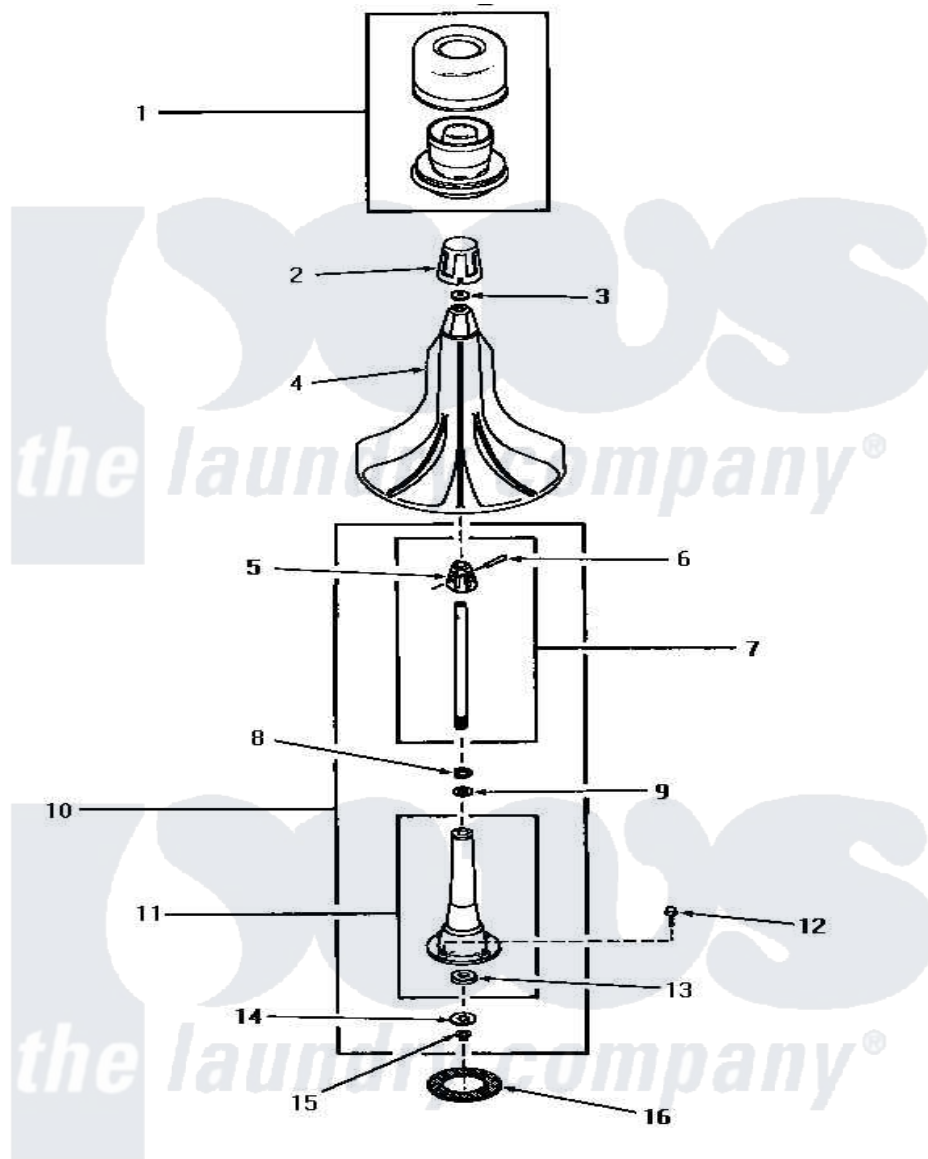

Amana HA5591 03 - AGITATOR & POST

AGITATOR AND POST

Amana [Residential Amana HA5591 Washer Parts](#) Parts Diagram 03 - AGITATOR & POST
 Click on the part number to view part

Item	Original Part Number	Replaced By	Status	Part Description
1	27707		Not Available	ASSY,DISPENSER-FABRIC
2	27138		Not Available	ASSY,AGITATOR CAP
3	27189			Washer, Agitator Cap
4	27120		Not Available	ASSY,AGITATOR
5	27174		Not Available	DRIVE BLOCK
6	20243			Pin, Taper
7	28091			Assembly, Agitator Shaft and dr
8	20057	222T017P01		Washer FIB 21/32 ID X 1156 OD X 1/8
9	04704			Washer, .630idx1.125odx
10	28934		Not Available	AGITATOR POST ASSEMBLY
11	28933		Not Available	AGITATOR POST
12	27202	W10116787		Screw
13	10429		Not Available	WASHER,THRUST
14	27164			Washer, Spline
15	27197			Ring, Retaining