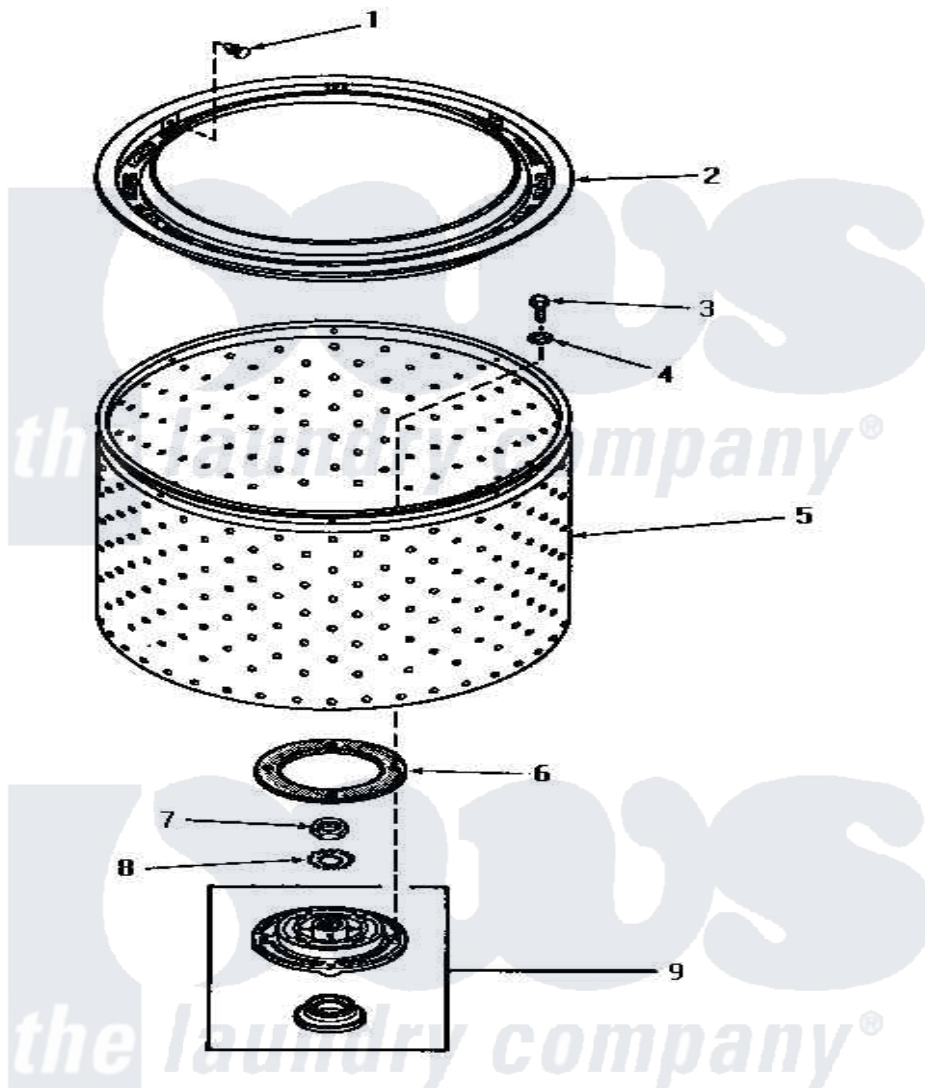

# Amana HA5591 10 - LINT FILTER, WASHTUB & HUB

THROUGH  
F349 0044

## LINT FILTER, WASHTUB AND HUB

Amana [Residential Amana HA5591 Washer Parts](#) Parts Diagram 10 - LINT FILTER, WASHTUB & HUB  
[Click on the part number to view part](#)

Item	Original Part Number	Replaced By	Status	Part Description
1	<a href="#">29474</a>			Fastener, Lint Filter
2	27123	<a href="#">33521</a>		Filter Lint/Clothes Guard
3	27202	<a href="#">W10116787</a>		Screw
4	<a href="#">28094</a>			Gasket
5	<a href="#">27074</a>			Motor
"	27073		Not Available	WASHTUB, PORCELAIN
6	27125	<a href="#">39122</a>		Gasket, Washtub
7	Y29220	<a href="#">40016301</a>		Nut, Lock
8	<a href="#">27163</a>			Lockwasher
9	28780	<a href="#">356P3</a>		Kit, Seal-Washer