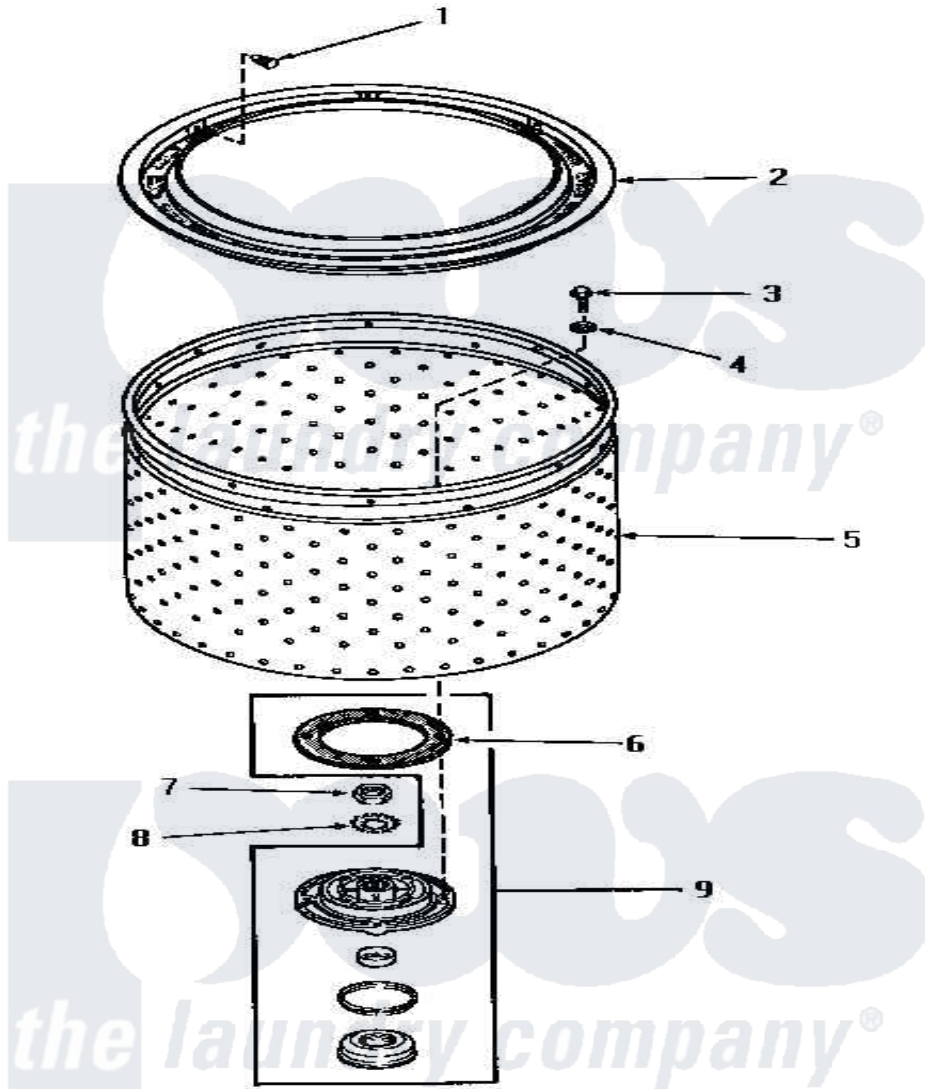

# Amana HA5591 11 - LINT FILTER, WASHTUB & HUB

**STARTING**  
**F349 0045**

## LINT FILTER, WASHTUB AND HUB

Amana Residential Amana HA5591 Washer Parts Parts Diagram 11 - LINT FILTER, WASHTUB & HUB  
Click on the part number to view part

Item	Original Part Number	Replaced By	Status	Part Description
1	<a href="#">29474</a>			Fastener, Lint Filter
2	27123	<a href="#">33521</a>		Filter Lint/Clothes Guard
3	27202	<a href="#">W10116787</a>		Screw
4	<a href="#">28094</a>			Gasket
5	28138		Not Available	WASHTUB, STAINLESS STEEL
"	29074	<a href="#">39252P</a>		Wash Tub
6	27125	<a href="#">39122</a>		Gasket, Washtub
7	Y29220	<a href="#">40016301</a>		Nut, Lock
8	<a href="#">27163</a>			Lockwasher
9	<a href="#">356P3</a>			Kit, Seal-Washer