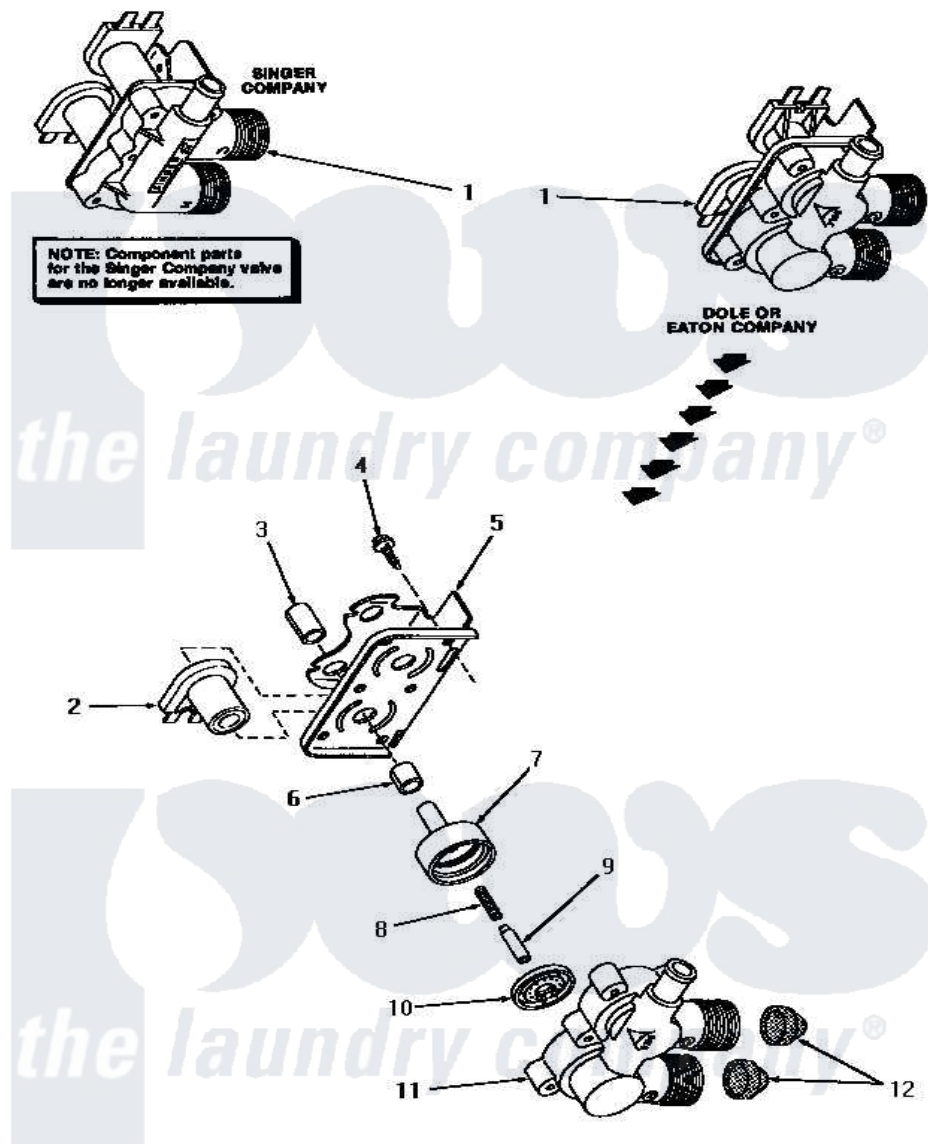

# Amana HA5591 12 - MIXING VALVE ASSY

## MIXING VALVE ASSEMBLY

Amana [Residential Amana HA5591 Washer Parts](#) Parts Diagram 12 - MIXING VALVE ASSY

[Click on the part number to view part](#)

Item	Original Part Number	Replaced By	Status	Part Description
1	27156	<a href="#">33930</a>		Valve, Mixing
2	24126	<a href="#">33930</a>		Valve, Mixing
3	24128		Not Available	SLEEVE, LONG
4	25817C		Not Available	SCREW
5	Y24158		Not Available	MOUNTING BRACKET
6	24129		Not Available	SLEEVE, SHORT
7	<a href="#">24130</a>			Guide, Armature
8	24131		Not Available	SPRING
9	24132		Not Available	ARMATURE
10	24134		Not Available	DIAPHRAGM
11	Y24159	<a href="#">33930</a>		Valve, Mixing
12	24122	<a href="#">22002960</a>		Strainer, Washer Inlet