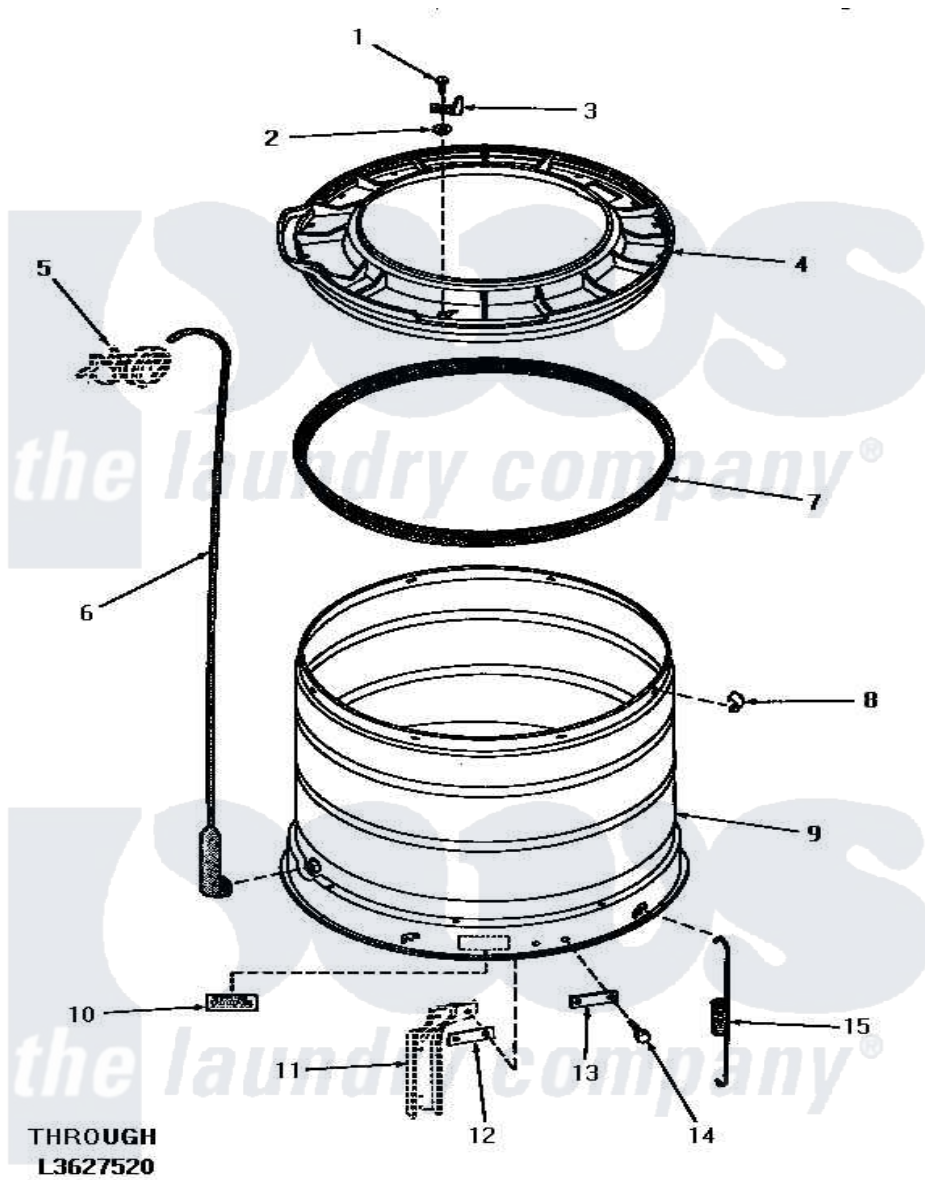

Amana HA5591 15 - OUTER TUB, COVER & PRESSURE HOSE

THROUGH
L3627520

OUTER TUB, COVER AND PRESSURE HOSE

Amana [Residential Amana HA5591 Washer Parts](#) Parts Diagram 15 - OUTER TUB, COVER & PRESSURE HOSE
Click on the part number to view part

Item	Original Part Number	Replaced By	Status	Part Description
1	25723	27001200		Screw
2	03815			Lockwasher, No.10 Ext Shk
3	27247			Trigger, Out-Of-Bal Swi
4	27137	31153		Cover Outer Tub
5	Y00000000		Not Available	SEE NOTE PRESSURE SWITCH
6	29077		Not Available	ASSY,PRESSURE FILL HOSxREPLACE
7	27184			Gasket, Tub Cover
8	Y27017		Not Available	CLIP,SPRING
9	27071		Not Available	OUTER TUB
10	Y27195		Not Available	STICKER
11	Y00000000		Not Available	SEE NOTE SUPPORT LEG
12	27927			Plate, Leg .032
13	27926			Plate, Leg .063
14	27205	40128701		Screw, 5/16-18 X .50
15	27239			Spring, Leg