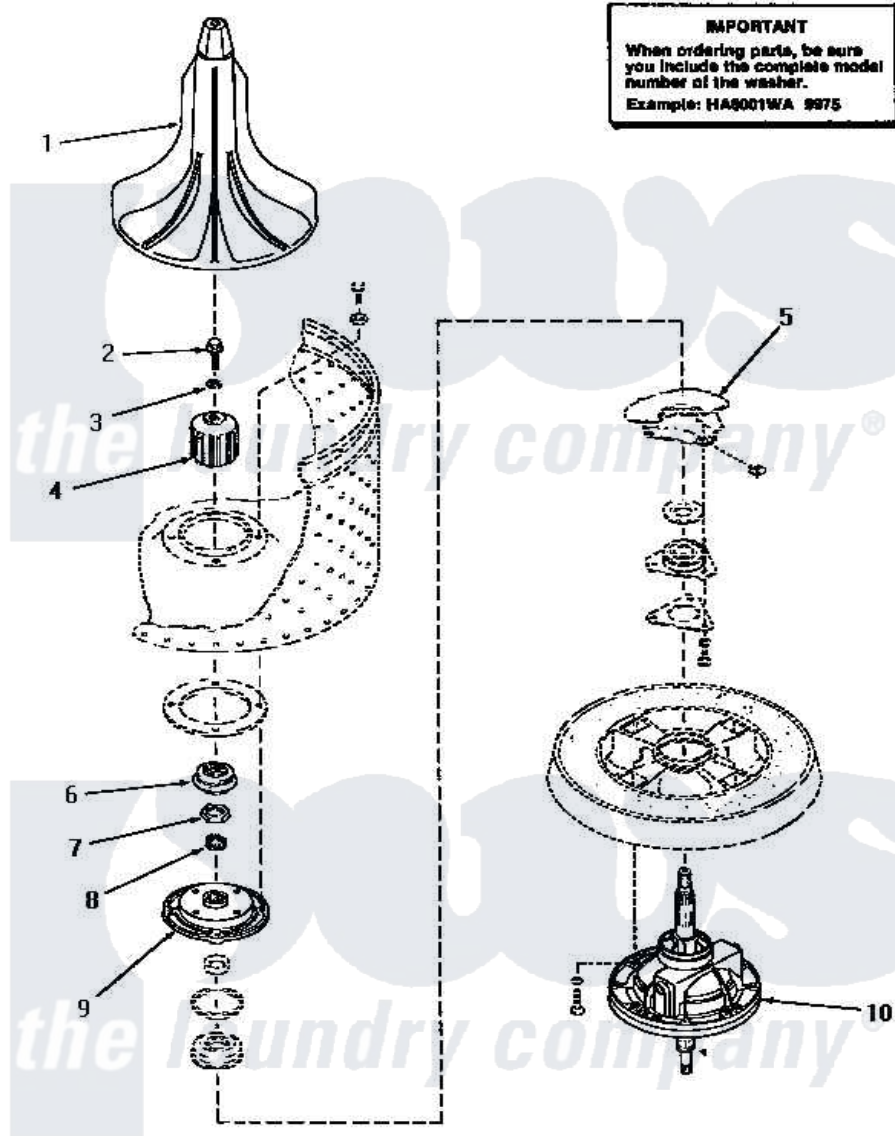

# Amana HA5591 20 - SHORT POST DRIVE (ADDITION)

## SHORT POST DRIVE

Amana [Residential Amana HA5591 Washer Parts](#) Parts Diagram 20 - SHORT POST DRIVE (ADDITION)

[Click on the part number to view part](#)

Item	Original Part Number	Replaced By	Status	Part Description
1	30855	<a href="#">40000501W</a>		Agitator, Flex Vane
2	<a href="#">30852</a>			Screw, No.8-1/4 X 20 X 3/
3	30853		Not Available	SEAL
4	30071	<a href="#">R9900189</a>		Kit, Drive Bell And Seal
5	Y00000000		Not Available	SEE NOTE OUTER TUB
6	30022		Not Available	ASSY,SEAL-HEAD xREPLACE
7	Y29220	<a href="#">40016301</a>		Nut, Lock
8	29728	<a href="#">40008301</a>		Insert, Spline
9	30034		Not Available	HUB ASSEMBLY
10	30848	<a href="#">33227P</a>		Assembly- Tran
"	33227	<a href="#">33227P</a>		Assembly- Tran