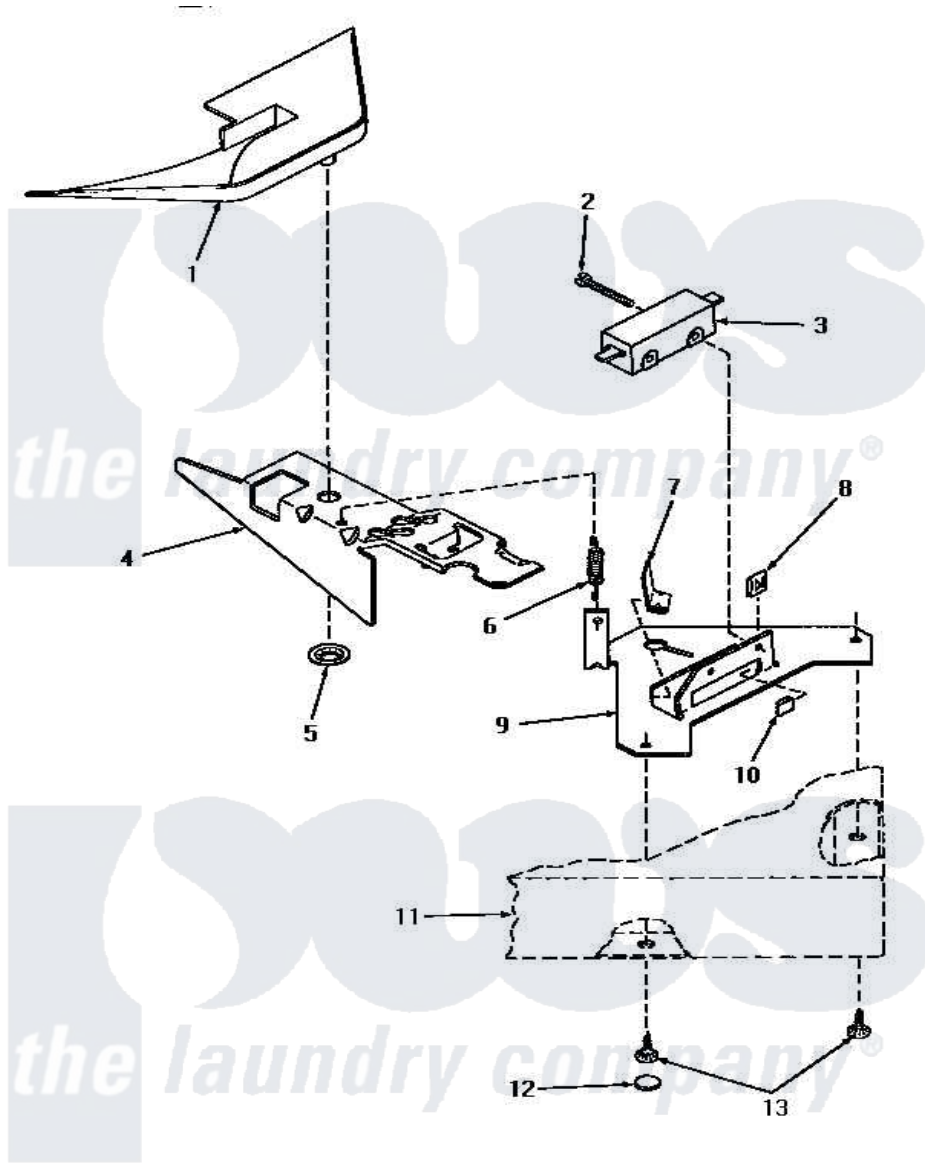

Amana HA5591 21 - SWITCH & BRACKET ASSY

SWITCH AND BRACKET ASSEMBLY

Amana [Residential Amana HA5591 Washer Parts](#) Parts Diagram 21 - SWITCH & BRACKET ASSY
 Click on the part number to view part

Item	Original Part Number	Replaced By	Status	Part Description
1	29042		Not Available	SHIELD,LID SWITCH
2	Q6516		Not Available	SCREW,6-32 X 1 ROUND H
3	27249		Not Available	SWITCH
4	27602			Lever, Out-Of-Bal Switch
5	29043			Nut, Push
6	27603			Spring, Switch Lever
7	Y27837			Clip, Speed-"U" Type
8	27248		Not Available	NUT,SPEED U-TYPE
9	27250		Not Available	BRACKET,OUT-OF-BAL SWI
10	27610			Clip, U
11	Y00000000		Not Available	SEE NOTE CABINET TOP
12	28291		Not Available	WASHER
13	28193			Screw, 8-1/2 Tapping W/