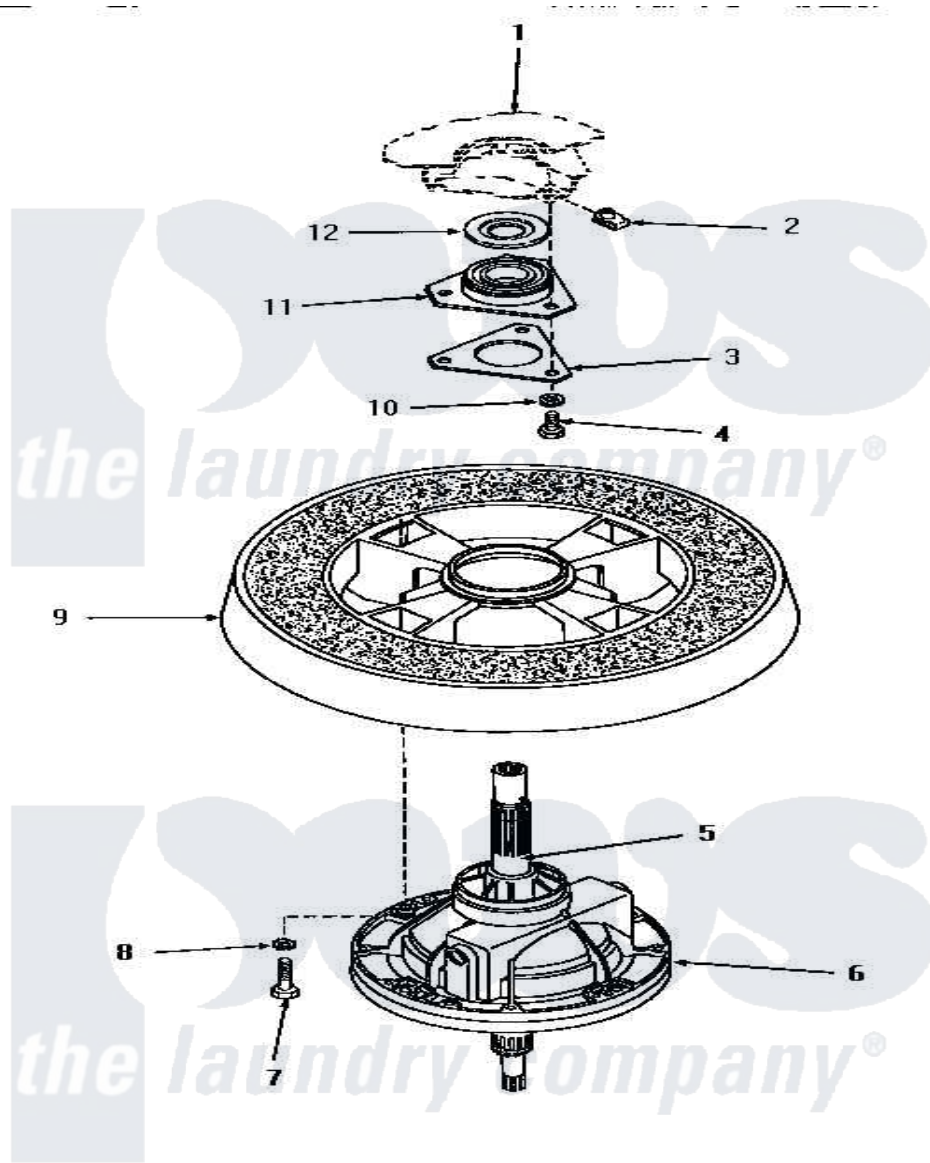

Amana HA5591 22 - TRANSMISSION ASSY & BALANCE RING

TRANSMISSION ASSEMBLY AND BALANCE RING

Amana Residential Amana HA5591 Washer Parts Parts Diagram 22 - TRANSMISSION ASSY & BALANCE RING

[Click on the part number to view part](#)

Item	Original Part Number	Replaced By	Status	Part Description
1	Y00000000		Not Available	SEE NOTE OUTER TUB
2	27222			Nut, Retainer 5/16-18
3	27166		Not Available	WASHER,BEARING HOUSING
4	01355		Not Available	SCREW
5	27604P			Never-Seeze 1 Oz Tube
6	30946		Not Available	TRANSMISSION ASSEMBLY
7	27200		Not Available	CAP SCREW
8	02431			Lockwasher, 1/4 Ext Shk
9	Y29117		Not Available	ASSY,BALANCE RING-COMPL
10	04366			Lockwasher, 5/16intshkp
11	27182	40004201P		Main Bearing Assembly
12	27187			Flinger