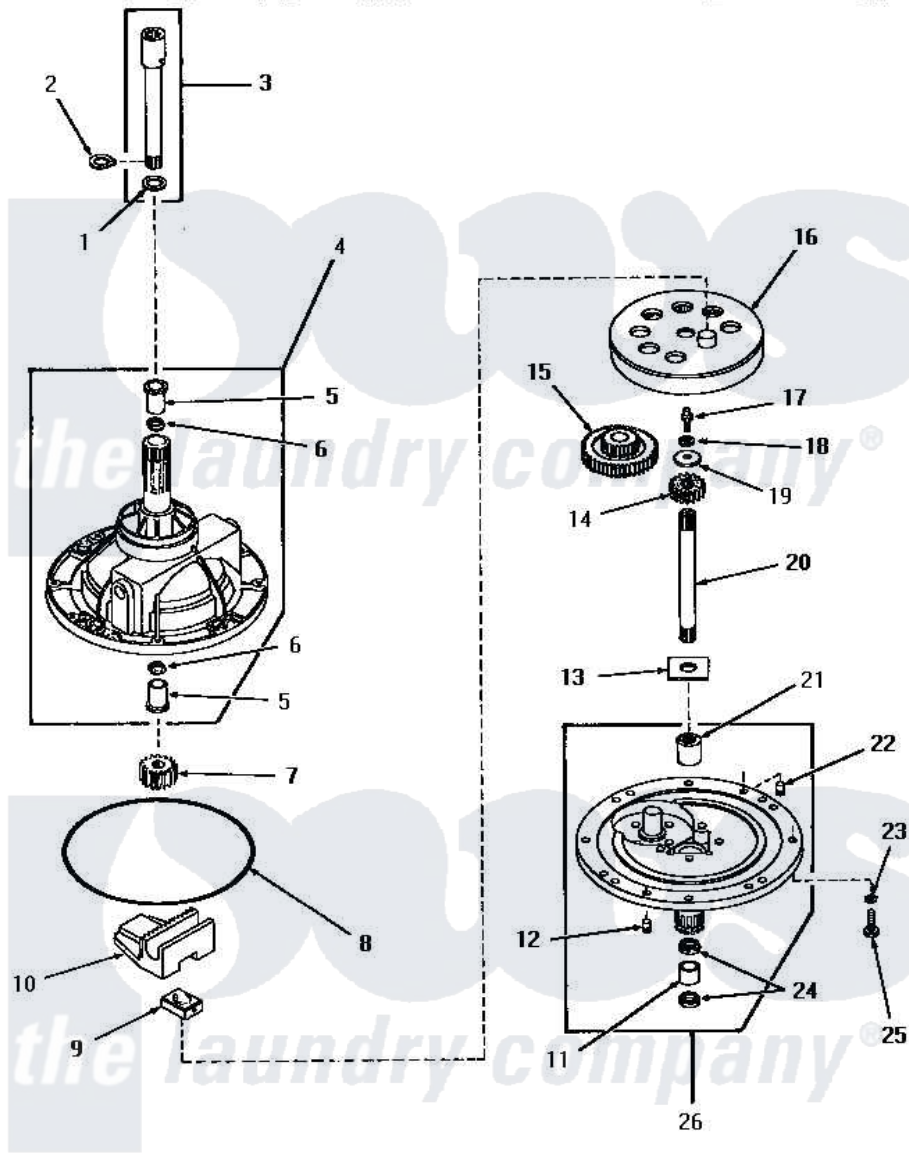

# Amana HA6000 01 - 28430 TRANSMISSION ASSY COMPONENTS

## COMPONENTS FOR 28430 TRANSMISSION ASSEMBLY

Amana [Residential Amana HA6000 Washer Parts](#) Parts Diagram 01 - 28430 TRANSMISSION ASSY COMPONENTS  
 Click on the part number to view part

Item	Original Part Number	Replaced By	Status	Part Description
1	Y00000000		Not Available	SEE NOTE SHIM WASHER -- (SEE NOTE)
2	<a href="#">27197</a>			Ring, Retaining
3	<a href="#">368P3</a>			Kit, Coupling And Shaft
4	27191		Not Available	TRANSMISSION CASE ASSEMBLY
"	28435		Not Available	TRANSMISSION CASE ASSEMBLY
5	27021		Not Available	BEARING
6	Y28114	<a href="#">40042701</a>		Seal- Oil
7	<a href="#">27003</a>			Pinion, Agitator
8	<a href="#">27028</a>			Gasket, Transmission Re
"	28434P		Not Available	LOCTITE
9	<a href="#">26493</a>			Slide
10	Y27001	<a href="#">Y31526</a>		Rack
11	<a href="#">27022</a>			Bearing
12	<a href="#">27172</a>			Pin, Dowel

13	<a href="#">27016</a>		Washer
14	<a href="#">29156</a>		Pinion, Input
15	<a href="#">27002</a>		Gear, Reduction
16	<a href="#">26577</a>		Assembly, Gear And Stud
17	27030	Not Available	SCREW, 1/4-20 SPECIAL
18	<a href="#">21456</a>		Lockwasher, 1/4 Intshkp
19	26509	<a href="#">40041501</a>	Washer
20	27081	<a href="#">27081P</a>	Shaft Input Package
21	27026	Not Available	COVER TRANSMISSION
22	<a href="#">27172</a>		Pin, Dowel
23	<a href="#">02431</a>		Lockwasher, 1/4 Ext Shk
24	Y28114	<a href="#">40042701</a>	Seal- Oil
25	<a href="#">20253</a>		Screw, Cap-1/4-20 X 1"
26	27192	Not Available	TRANSMISSION COVER ASSEMBLY
NI	27243	<a href="#">27243P</a>	Oil, CW Transmission F-