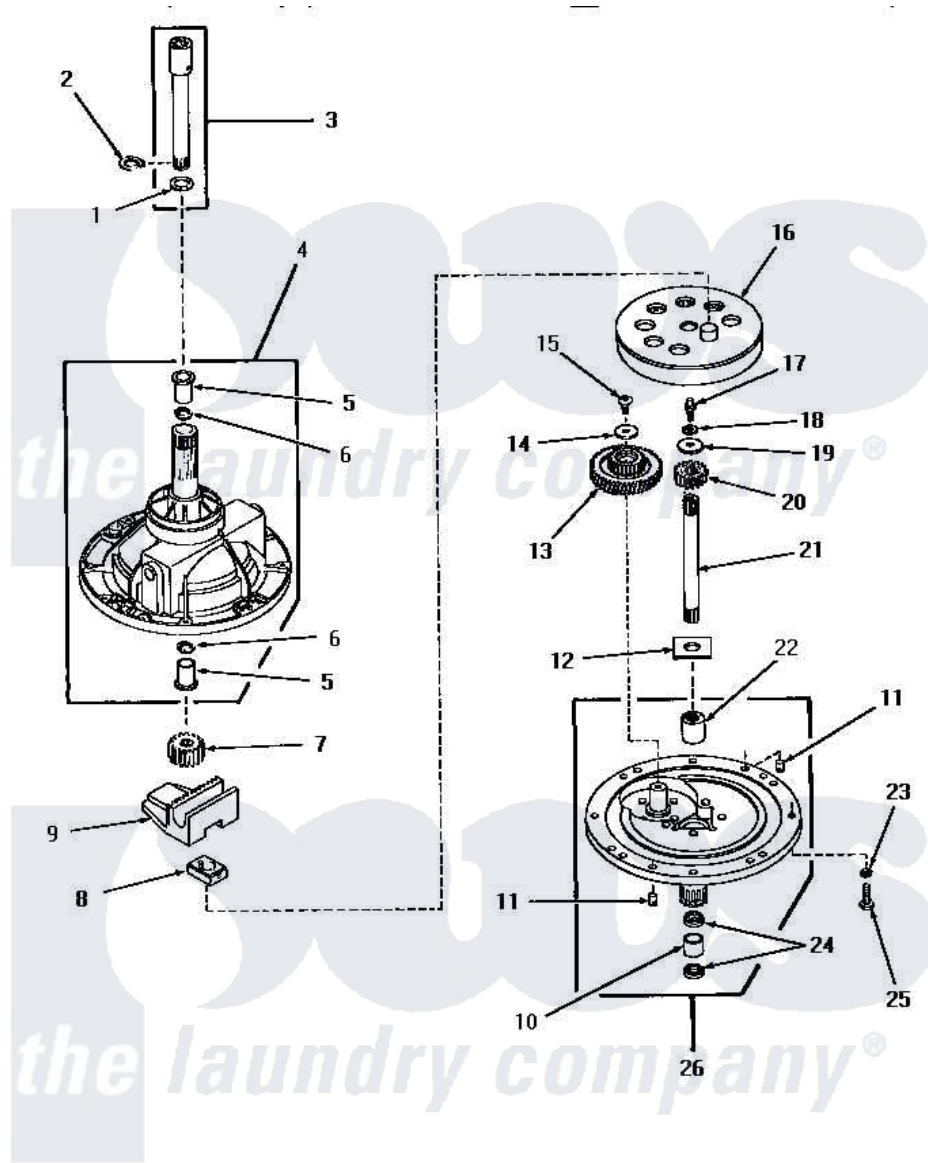

Amana HA6000 02 - 30123 & 30946 TRANSMISSION ASSEMBLIES

COMPONENTS FOR 30123 and 30946 TRANSMISSION ASSEMBLIES

Amana [Residential Amana HA6000 Washer Parts](#) Parts Diagram 02 - 30123 & 30946 TRANSMISSION ASSEMBLIES

[Click on the part number to view part](#)

Item	Original Part Number	Replaced By	Status	Part Description
1	Y00000000		Not Available	SEE NOTE SHIM WASHER -- (SEE NOTE)
2	27197			Ring, Retaining
3	368P3			Kit, Coupling And Shaft
4	28435		Not Available	TRANSMISSION CASE ASSEMBLY
5	27021		Not Available	BEARING
6	Y28114	40042701		Seal- Oil
7	27003			Pinion, Agitator
8	26493			Slide
9	Y27001	Y31526		Rack
10	27022			Bearing
11	27172			Pin, Dowel
12	27016			Washer
13	29161			Gear, Reduction
14	29260		Not Available	WASHER
15	29273			Screw, 1/4-20 X 3/8

16	26577		Assembly, Gear And Stud
17	27030	Not Available	SCREW, 1/4-20 SPECIAL
18	21456		Lockwasher, 1/4 Intshkp
19	26509	40041501	Washer
20	Y29160		Pinion, Drive
21	27081	27081P	Shaft Input Package
22	30893	WR2X4924	Shim
23	02431		Lockwasher, 1/4 Ext Shk
24	Y28114	40042701	Seal- Oil
25	20253		Screw, Cap-1/4-20 X 1"
26	30945	Not Available	ASSY, TRANSMISSION COVExREPLACE
NI	27243	27243P	Oil, CW Transmission F-
"	28434P	Not Available	LOCTITE