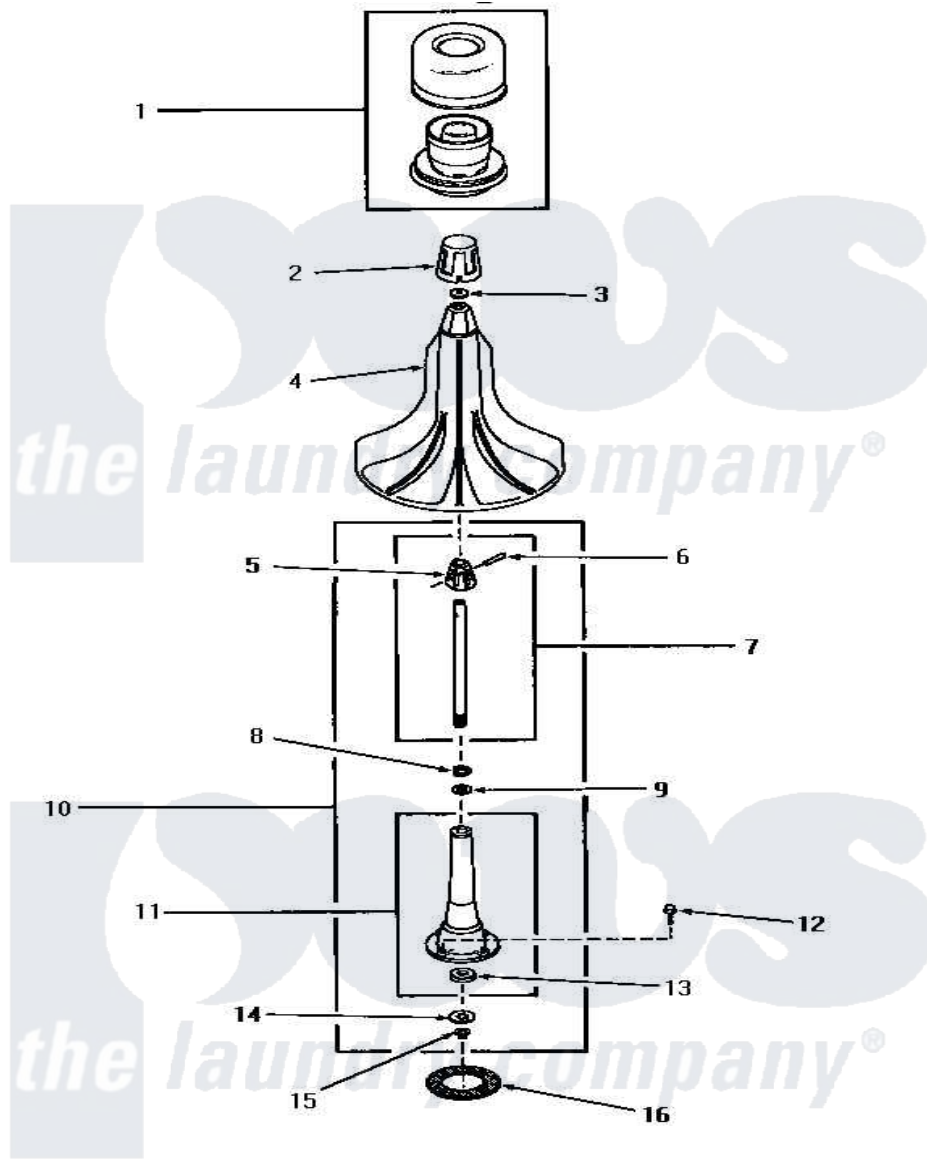

Amana HA6000 03 - AGITATOR & POST

AGITATOR AND POST

Amana [Residential Amana HA6000 Washer Parts](#) Parts Diagram 03 - AGITATOR & POST
 Click on the part number to view part

Item	Original Part Number	Replaced By	Status	Part Description
1	27707		Not Available	ASSY,DISPENSER-FABRIC
2	27138		Not Available	ASSY,AGITATOR CAP
3	27189			Washer, Agitator Cap
4	27120		Not Available	ASSY,AGITATOR
5	27174		Not Available	DRIVE BLOCK
6	20243			Pin, Taper
7	28091			Assembly, Agitator Shaft and Drive
8	20057	222T017P01		Washer FIB 21/32 ID X 1156 OD X 1/8
9	04704			Washer, .630id x 1.125od
10	28934		Not Available	AGITATOR POST ASSEMBLY
11	28933		Not Available	AGITATOR POST
12	27202	W10116787		Screw
13	10429		Not Available	WASHER, THRUST
14	27164			Washer, Spline
15	27197			Ring, Retaining