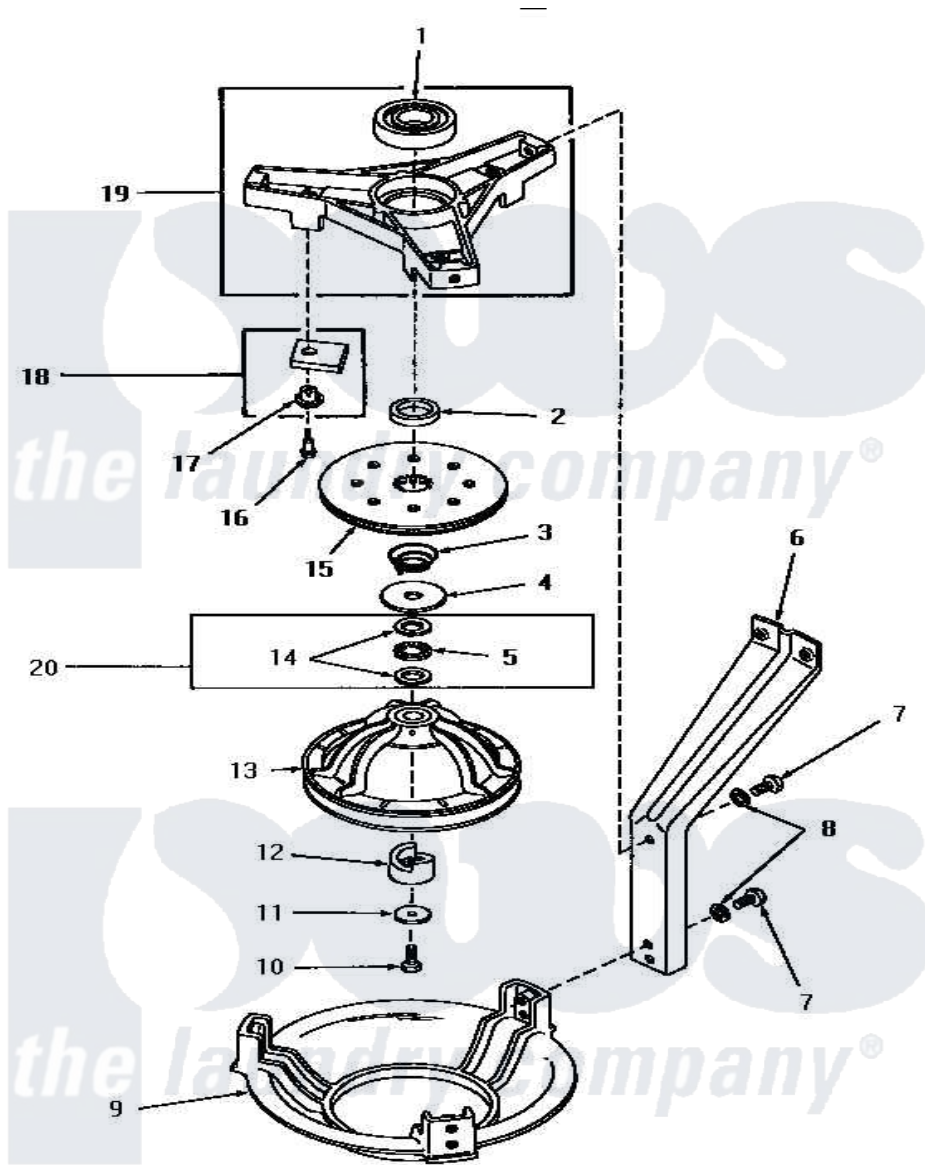

Amana HA6000 04 - BRG HSG/BRAKE/PULLEY & PIVOT DOME

BEARING HOUSING, BRAKE, PULLEY AND PIVOT DOME

Amana [Residential Amana HA6000 Washer Parts](#) Parts Diagram 04 - BRG HSG/BRAKE/PULLEY & PIVOT DOME
 Click on the part number to view part

Item	Original Part Number	Replaced By	Status	Part Description
1	28944	40004001		Bearing, Main
2	27176			Spacer
3	27014	33435		Spring, Conical
4	27015	40063201		Washer, Flat
5	27025		Not Available	BEARING,NEEDLE THRUST
6	27090			Leg, Support
7	30016	40128701		Screw, 5/16-18 X .50
8	04366			Lockwasher, 5/16intshkp
9	27124		Not Available	DOME,PIVOT
10	27220	40063401		Screw, 1/4-20 x 5/8 Hex
11	26509	40041501		Washer
12	27018			Helix
13	30260	34232P		Kit-Pulley
"	27111	34232P		Kit-Pulley
14	27024		Not Available	NO LONGER AVAILABLE
15	26556	R9900474		Brake Assembly

16	26547		Screw, 10-24 Shoulder
17	29993		Sleeve, Anti-Rotation
18	348P3	R9900543	Pad-Brake
19	28913	35746	AssembLy, Bearing Housing-L
20	Y0000000	Not Available	SEE NOTE BEARING RACE AND NEEDLE BEARING -- (USED THROUGH SERIAL NO.4U029469)