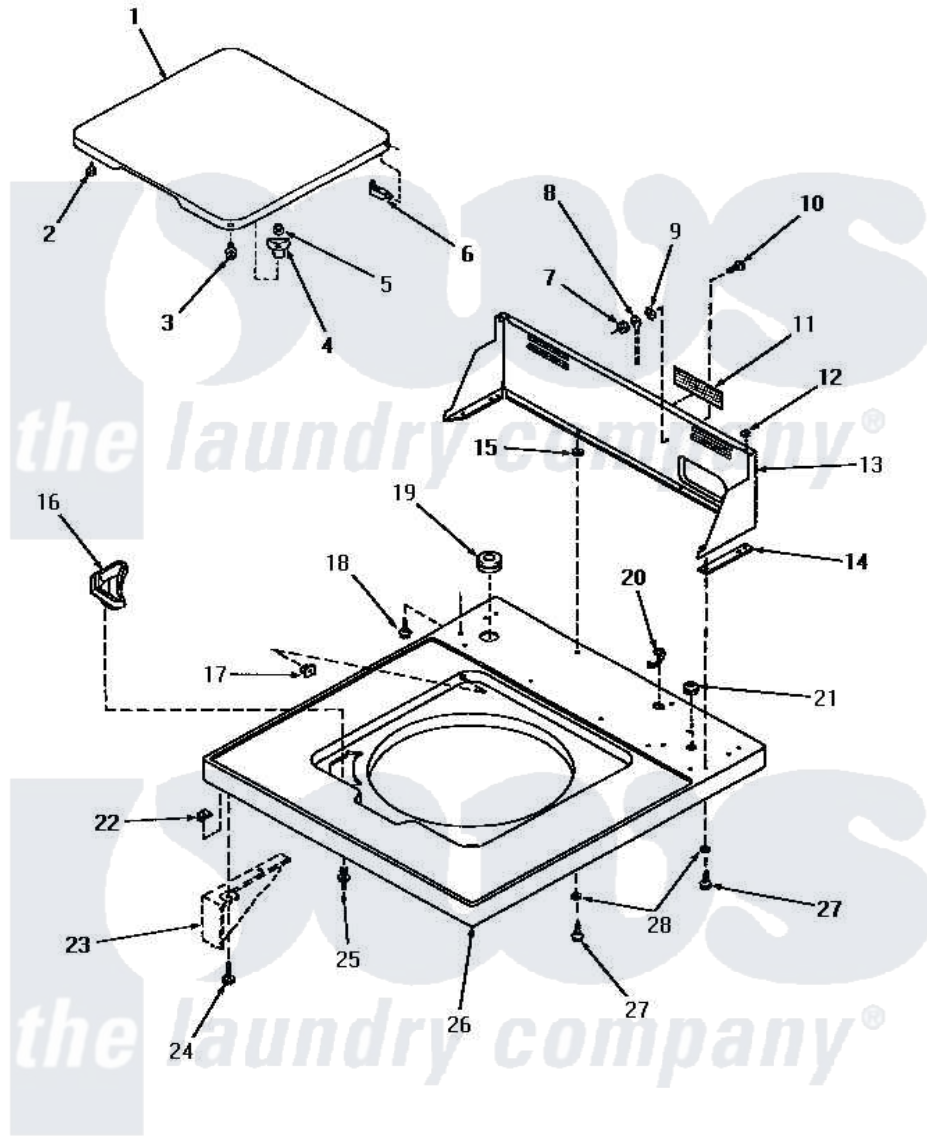

Amana HA6000 05 - CABINET TOP, LOADING DOOR & CONTROL HOOD

CABINET TOP, LOADING DOOR AND CONTROL HOOD

Amana [Residential Amana HA6000 Washer Parts](#) Parts Diagram 05 - CABINET TOP, LOADING DOOR & CONTROL HOOD

[Click on the part number to view part](#)

Item	Original Part Number	Replaced By	Status	Part Description
"	NOTE:		Not Available	2. SIPHON BREAK KIT MUST BE INSTALLED IN DRAIN HOSE IF THE DRAIN RECEPTACLE IS LOWER THAN THE CABINET TOP OF THE WASHER.
1	27665W		Not Available	LOADING DOOR, WHITE
"	27665A		Not Available	ASSY, LID
"	27665K		Not Available	LOADING DOOR, COFFEE
"	27665H		Not Available	LOADING DOOR, HARVEST GOLD
"	27665L		Not Available	LOADING DOOR, ALMOND
2	21685	40038001		Bumper
3	27203		Not Available	ASSY,SCREW & WASHER
4	27149			Catch, Lid Switch
5	21752			Nut, 8-32 Hex Brilock
6	27626		Not Available	HINGE,HIDDEN
7	03673		Not Available	NUT