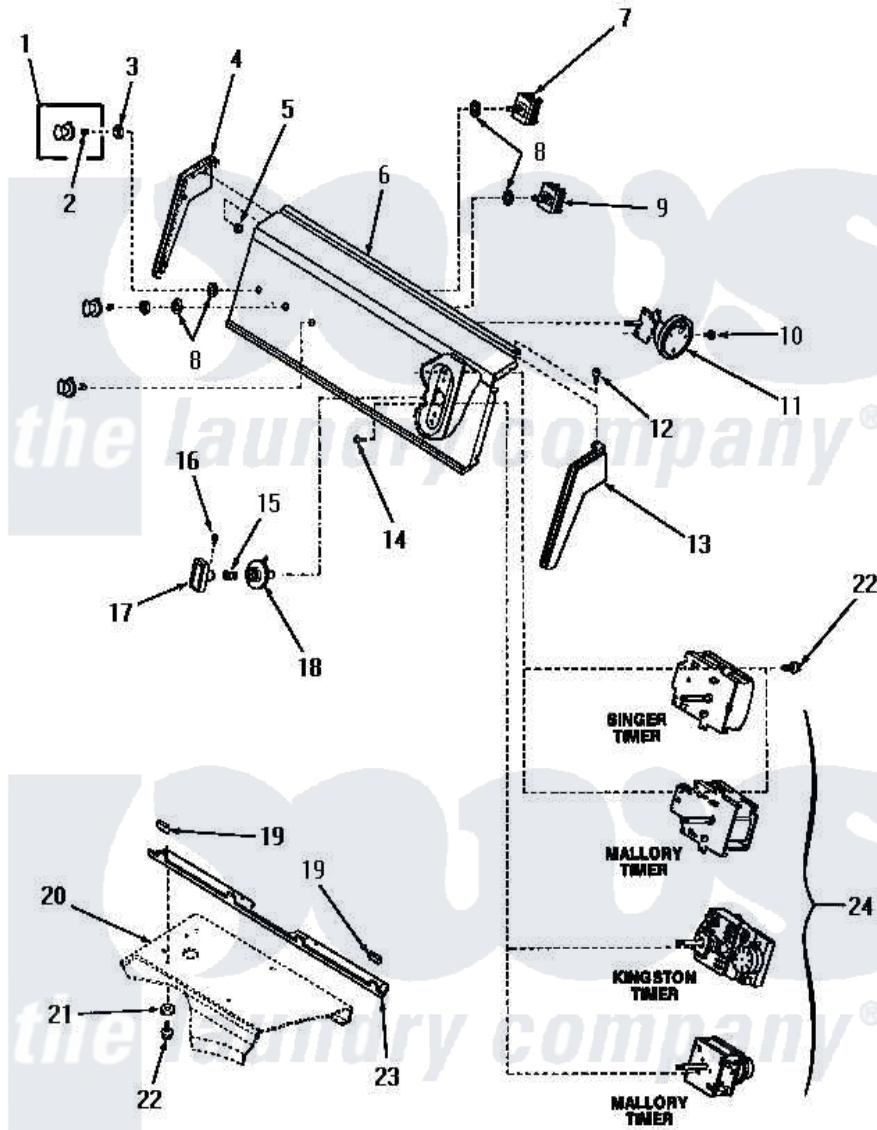

# Amana HA6000 06 - CONTROL PANEL & CONTROLS

**CONTROL PANEL AND CONTROLS**

Amana [Residential Amana HA6000 Washer Parts](#) Parts Diagram 06 - CONTROL PANEL & CONTROLS  
 Click on the part number to view part

Item	Original Part Number	Replaced By	Status	Part Description
"	NOTE:		Not Available	USE SHIM WASHER AS REQUIRED TO OBTAIN A MINIMUM OF .005 INCH TO A MAXIMUM OF .015 INCH CLEARANCE BETWEEN COUPLING AND FLANGED BEARING.
1	28124		Not Available	ASSY,KNOB-SWITCH
2	10519		Not Available	RETAINER
3	57584		Not Available	NUT
4	25124		Not Available	CONTROL HOOD END, LEFT
5	25126	<a href="#">5303284616</a>		Clip
6	28147		Not Available	PANEL,CONTROL
"	28983		Not Available	ASSY,CONTROL PANEL
7	28118		Not Available	SWITCH,WATER TEMPERATU
8	<a href="#">91176</a>			Lockwasher, 3/8 Intshkp
9	28117		Not Available	SWITCH,MOTOR-3SP
10	23962	<a href="#">W10116760</a>		Screw

11	<a href="#">27778</a>		Switch, Pressure
12	25232	Not Available	SCREW,8AB-18X7/8 OVAL
13	25123	Not Available	CONTROL HOOD END, RIGHT
14	<a href="#">70212</a>		Screw, 8-32 X 5/32 RD H
15	<a href="#">26319</a>		Spring
16	<a href="#">26318</a>		Screw, 8-32 X 1/4 Set S
17	28120	Not Available	TIMER KNOB
18	28287	Not Available	TIMER KNOB INDICATOR
19	24859	Not Available	SLEEVE,SUPPORT ANGLE
20	Y00000000	Not Available	SEE NOTE CABINET TOP
21	<a href="#">20493</a>		Washer, 11/64 ID x 3/8 OD
22	23962	<a href="#">W10116760</a>	Screw
23	23360	Not Available	ANGLE
24	<a href="#">28093</a>		Timer
"	28917	Not Available	TIMER