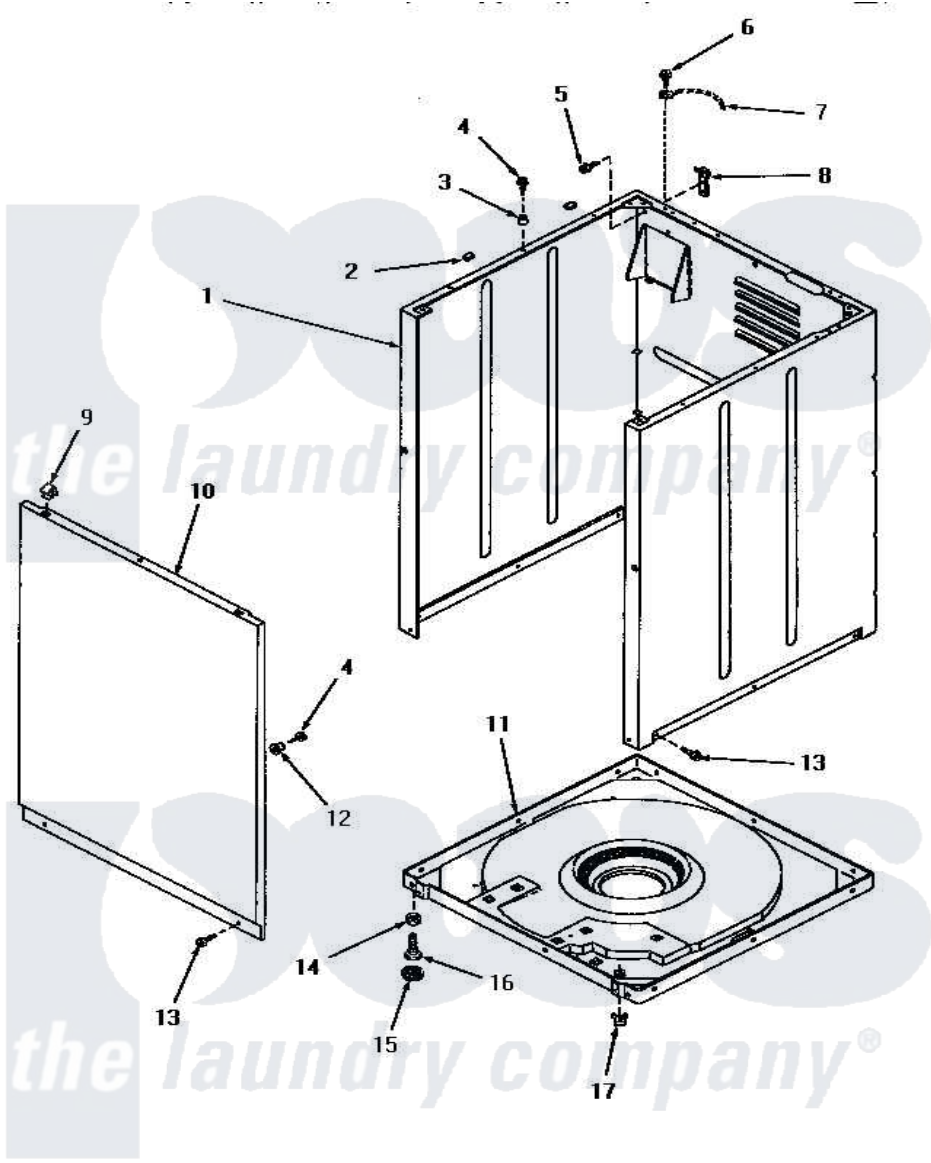

# Amana HA6000 07 - FRONT PANEL, CABINET & BASE

## FRONT PANEL, CABINET AND BASE

Amana Residential Amana HA6000 Washer Parts Parts Diagram 07 - FRONT PANEL, CABINET & BASE  
 Click on the part number to view part

Item	Original Part Number	Replaced By	Status	Part Description
1	27092W		Not Available	CABINET, WHITE
"	27092L	<a href="#">38612LP</a>		Kit Service Cabinet
"	29168W	<a href="#">38612WP</a>		Kit-Servic
"	29168A		Not Available	CABINET, AVOCADO
"	27092A		Not Available	CABINET, AVOCADO
"	29168L		Not Available	CABINET, ALMOND
"	29168H		Not Available	CABINET, HARVEST GOLD
"	27092K		Not Available	CABINET, COFFEE
"	29168K		Not Available	CABINET, COFFEE
"	27092H		Not Available	CABINET, HARVEST GOLD
2	<a href="#">Y56128</a>			Pad, Bumper
3	56079	<a href="#">505187</a>		Locator, Panel
4	56086	<a href="#">Y014874</a>		Screw, Idler Arm And Sleeve
5	51780	<a href="#">3390631</a>		Screw, 10-16 X 3/8
6	56392		Not Available	SCREW,8-18 X 3/8 TAPPI
7	Y00000000		Not Available	SEE NOTE GROUND WIRE, GREEN

8	<a href="#">Y27103</a>		Hinge, Hold-Down Lug
9	28835	<a href="#">22001650</a>	Fastener, Spring
10	27072A		Not Available
"	27072K		Not Available
"	27072H		Not Available
"	27072L	<a href="#">32708LP</a>	Panel, Front
"	27072W		Not Available
11	29757		Not Available
12	<a href="#">28102</a>		Locator, Panel
13	27196	<a href="#">27001200</a>	Screw
14	Y21899	<a href="#">40038101</a>	Nut, Leg
15	21749	<a href="#">40016001</a>	Foot, Rubber
16	20409	<a href="#">22003428</a>	Leg, Adjustable
17	28837		Not Available
NI	<a href="#">26594P</a>		Grease, Silicone - 2 Oz Tube