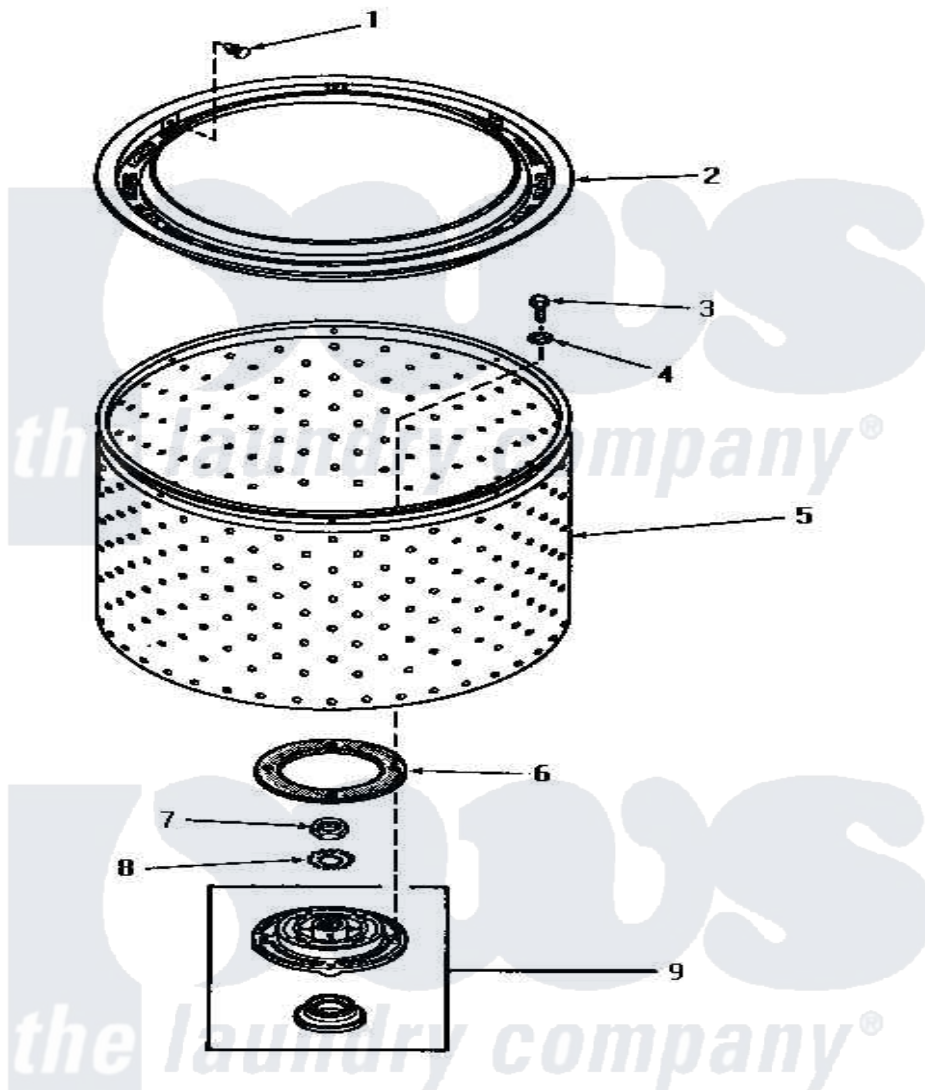

Amana HA6000 10 - LINT FILTER, WASHTUB & HUB

THROUGH
F349 0044

LINT FILTER, WASHTUB AND HUB

[Amana Residential Amana HA6000 Washer Parts](#) Parts Diagram 10 - LINT FILTER, WASHTUB & HUB
Click on the part number to view part

Item	Original Part Number	Replaced By	Status	Part Description
1	29474			Fastener, Lint Filter
2	27123	33521		Filter Lint/Clothes Guard
3	27202	W10116787		Screw
4	28094			Gasket
5	27074			Motor
"	27073		Not Available	WASHTUB, PORCELAIN
6	27125	39122		Gasket, Washtub
7	Y29220	40016301		Nut, Lock
8	27163			Lockwasher
9	28780	356P3		Kit, Seal-Washer