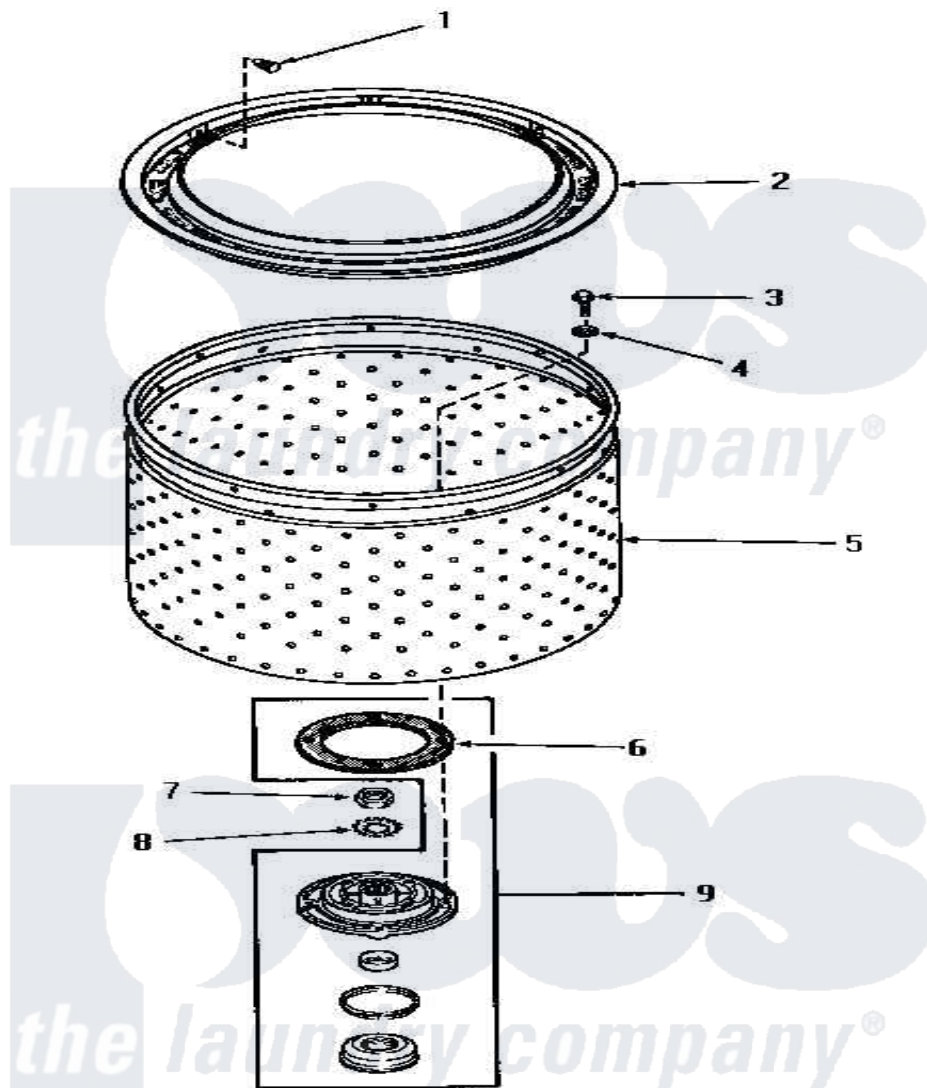

Amana HA6000 11 - LINT FILTER, WASHTUB & HUB

STARTING
F349 0045

LINT FILTER, WASHTUB AND HUB

[Amana Residential Amana HA6000 Washer Parts](#) Parts Diagram 11 - LINT FILTER, WASHTUB & HUB
Click on the part number to view part

Item	Original Part Number	Replaced By	Status	Part Description
1	29474			Fastener, Lint Filter
2	27123	33521		Filter Lint/Clothes Guard
3	27202	W10116787		Screw
4	28094			Gasket
5	28138		Not Available	WASHTUB, STAINLESS STEEL
"	29074	39252P		Wash Tub
6	27125	39122		Gasket, Washtub
7	Y29220	40016301		Nut, Lock
8	27163			Lockwasher
9	356P3			Kit, Seal-Washer