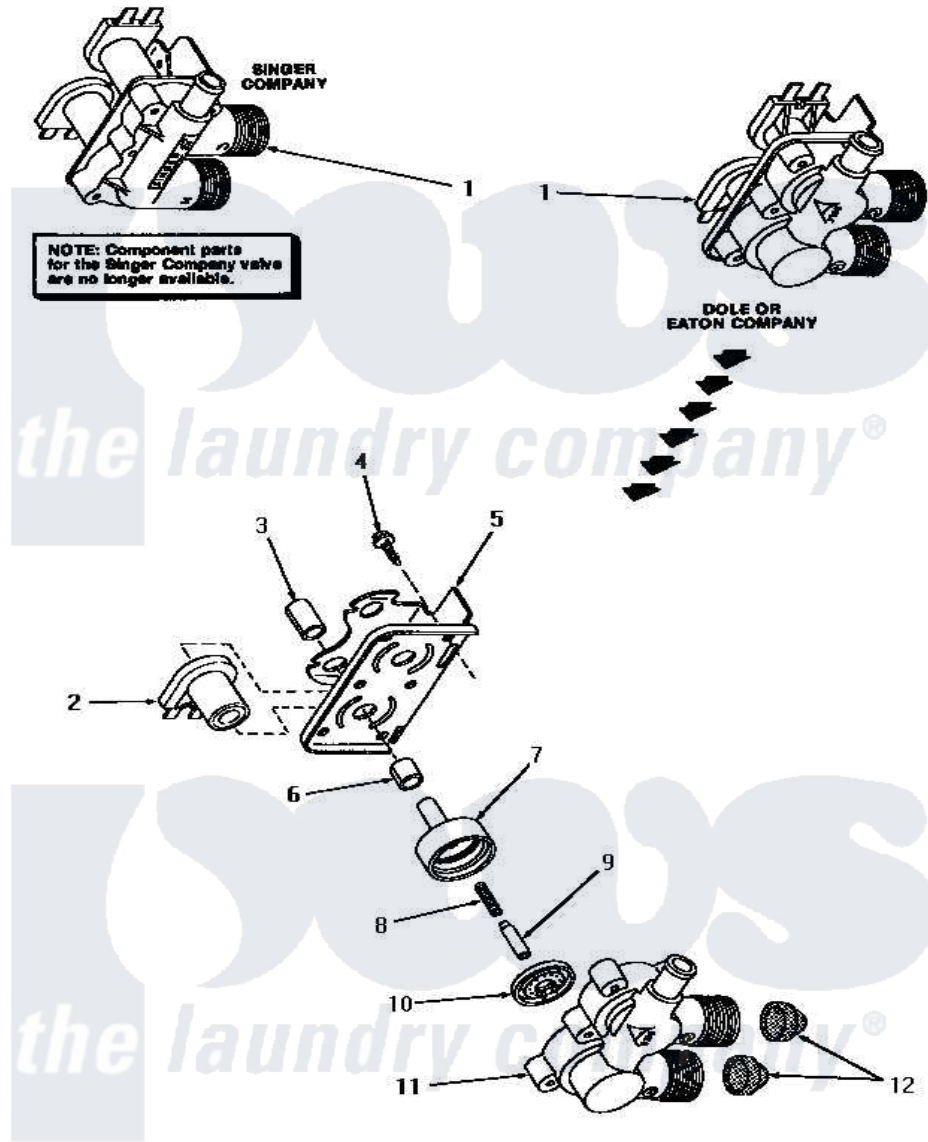

Amana HA6000 12 - MIXING VALVE ASSY

MIXING VALVE ASSEMBLY

Amana [Residential Amana HA6000 Washer Parts](#) Parts Diagram 12 - MIXING VALVE ASSY
 Click on the part number to view part

Item	Original Part Number	Replaced By	Status	Part Description
1	27156	33930		Valve, Mixing
2	24126	33930		Valve, Mixing
3	24128		Not Available	SLEEVE, LONG
4	25817C		Not Available	SCREW
5	Y24158		Not Available	MOUNTING BRACKET
6	24129		Not Available	SLEEVE, SHORT
7	24130			Guide, Armature
8	24131		Not Available	SPRING
9	24132		Not Available	ARMATURE
10	24134		Not Available	DIAPHRAGM
11	Y24159	33930		Valve, Mixing
12	24122	22002960		Strainer, Washer Inlet