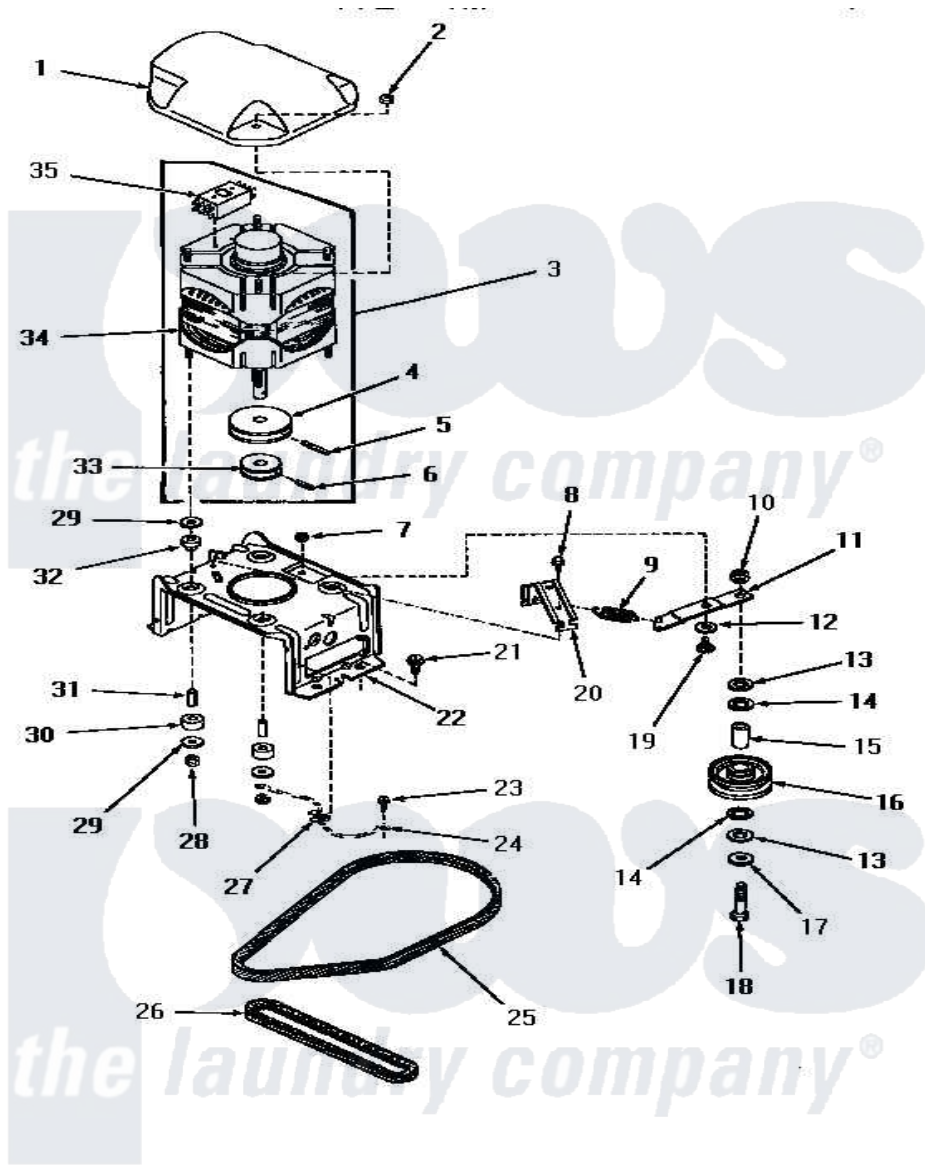

Amana HA6000 13 - MOTOR, MTG BRACKET, BELTS & IDLER ASSY

MOTOR, MOUNTING BRACKET, BELTS AND IDLER ASSEMBLY
(through Serial No. C3486773)

Amana [Residential Amana HA6000 Washer Parts](#) Parts Diagram 13 - MOTOR, MTG BRACKET, BELTS & IDLER ASSY
Click on the part number to view part

Item	Original Part Number	Replaced By	Status	Part Description
1	27136			Shield, Motor
2	27201			Locknut
3	27179	27179P		Motor-Drve
4	27171		Not Available	PULLEY,MOTOR
5	23750			Pin, Roll
6	10416			Pin, Roll
7	52566	27001225		Nut, Jam Mid Lock 1/4-20
8	56264	27001200		Screw
9	27928		Not Available	SPRING
10	56156	358160		Nut
11	27135			Lever, Idler
12	81392	40054701		Washer
13	28018		Not Available	WASHER
14	27210		Not Available	WASHER
15	27601		Not Available	BEARING
16	27212	R9900487		Sheet

17	27211	Not Available	WASHER
18	27209		Bolt
19	27229	40038901	Screw, 1/4-20
20	27929		Xarm Spring
21	27157		Screw, 10-24 X 5/8 Spec
22	27112	Not Available	MOTOR MOUNTING BRACKET
23	26592	Not Available	HEX HEAD SCREW
24	Y00000000	Not Available	SEE NOTE GROUND WIRE, GREEN
25	27246	R9900487	Sheet
26	27155		Belt, Pump
27	Y00161	B5733302	Clip, Ground
28	23604		Nut, Hex 10-32 Lock
29	03888	Not Available	WASHER
30	01953	Not Available	WASHER,LOWER MOTOR MOU
31	27181	Not Available	SPACER,MOTOR
32	01952A		Mounting, Rubber
33	Y27104	Not Available	PULLEY,MOTOR
34	27772	27179P	Motor-Drve
35	24139	Not Available	SWITCH,MOTOR
"	24140	Not Available	SWITCH,MOTOR
"	24142	Not Available	SWITCH,MOTOR
"	Y24149		Switch, Motor
NI	258P3	Not Available	KIT,CAPACITOR