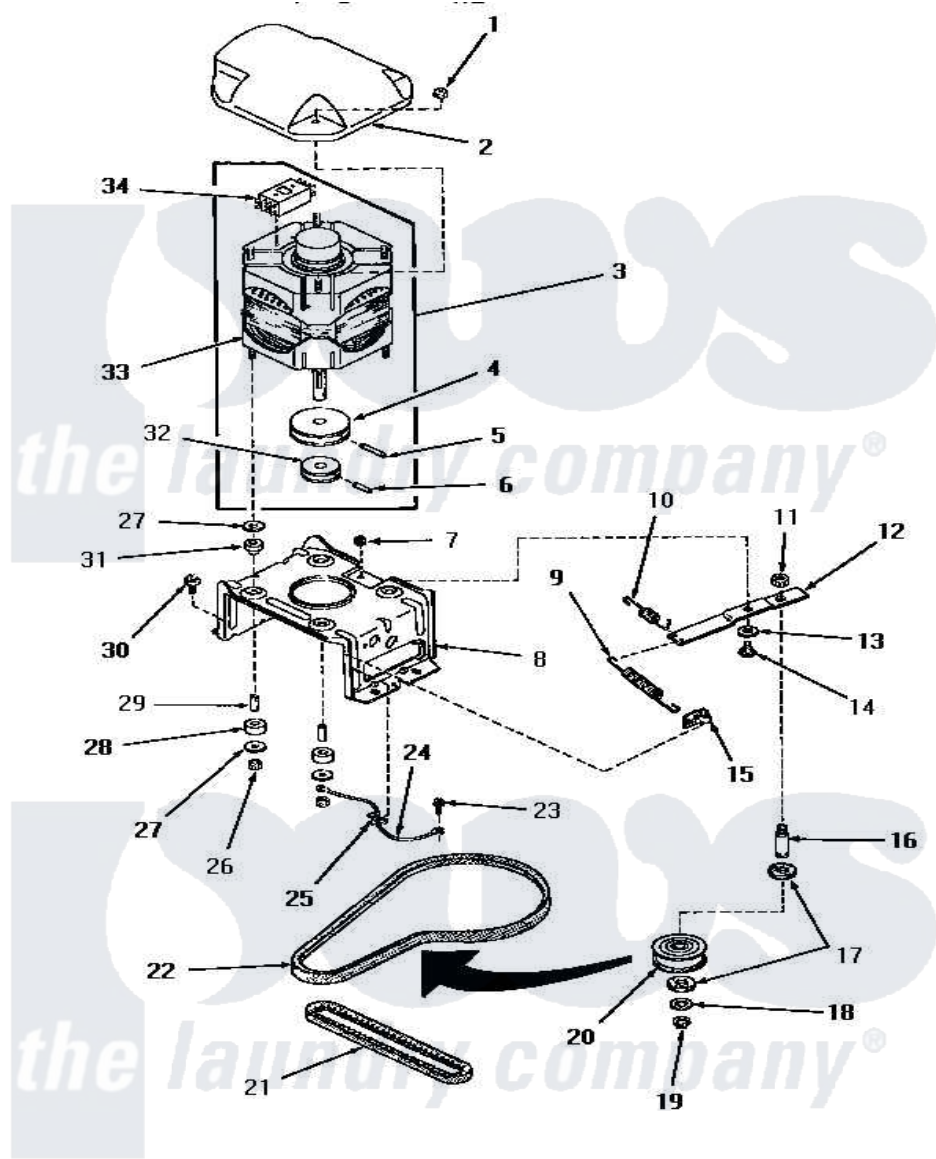

Amana HA6000 14 - MOTOR, MTG BRACKET, BELTS & IDLER ASSY

MOTOR, MOUNTING BRACKET, BELTS AND IDLER ASSEMBLY
(starting with Serial No. C3486774)

Amana [Residential Amana HA6000 Washer Parts](#) Parts Diagram 14 - MOTOR, MTG BRACKET, BELTS & IDLER ASSY
Click on the part number to view part

Item	Original Part Number	Replaced By	Status	Part Description
1	27201			Locknut
2	27136			Shield, Motor
3	27179	27179P		Motor-Drve
4	27171		Not Available	PULLEY,MOTOR
5	23750			Pin, Roll
6	10416			Pin, Roll
7	52566	27001225		Nut, Jam Mid Lock 1/4-20
8	28791			Bracket, Motor Mount
9	28807	37366		Spring, Idler
10	30620		Not Available	SPRING,IDLER LEVER HEL
11	28803	2221070		Clamp, Nylon
12	31054	40041002		Lever, Idler
13	81392	40054701		Washer
14	27229	40038901		Screw, 1/4-20
15	28849			Clip, Spring
16	28802			Shaft, Idler

17	Y29443		Washer, Felt
18	52549		Washer, 501 ID X3/4 Odx
19	23748		Ring, Retaining
20	28800	Not Available	WHEEL, IDLER
21	27155		Belt, Pump
22	28808		Belt, Agitate And Spin
23	26592	Not Available	HEX HEAD SCREW
24	Y00000000	Not Available	SEE NOTE GROUND WIRE, GREEN
25	Y00161	B5733302	Clip, Ground
26	23604		Nut, Hex 10-32 Lock
27	03888	Not Available	WASHER
28	01953	Not Available	WASHER, LOWER MOTOR MOU
29	27181	Not Available	SPACER, MOTOR
30	27157		Screw, 10-24 X 5/8 Spec
31	01952A		Mounting, Rubber
32	Y27104	Not Available	PULLEY, MOTOR
33	27772	27179P	Motor-Drve
"	30895	27179P	Motor-Drve
34	24139	Not Available	SWITCH, MOTOR
"	24140	Not Available	SWITCH, MOTOR
"	30895A	30895AP	Switch Motor-W/Instr
"	30897A	30897AP	Switch- MO
"	24142	Not Available	SWITCH, MOTOR
"	Y24149		Switch, Motor
NI	20605	Not Available	LUBE, HI TEMPERATURE-56
"	258P3	Not Available	KIT, CAPACITOR