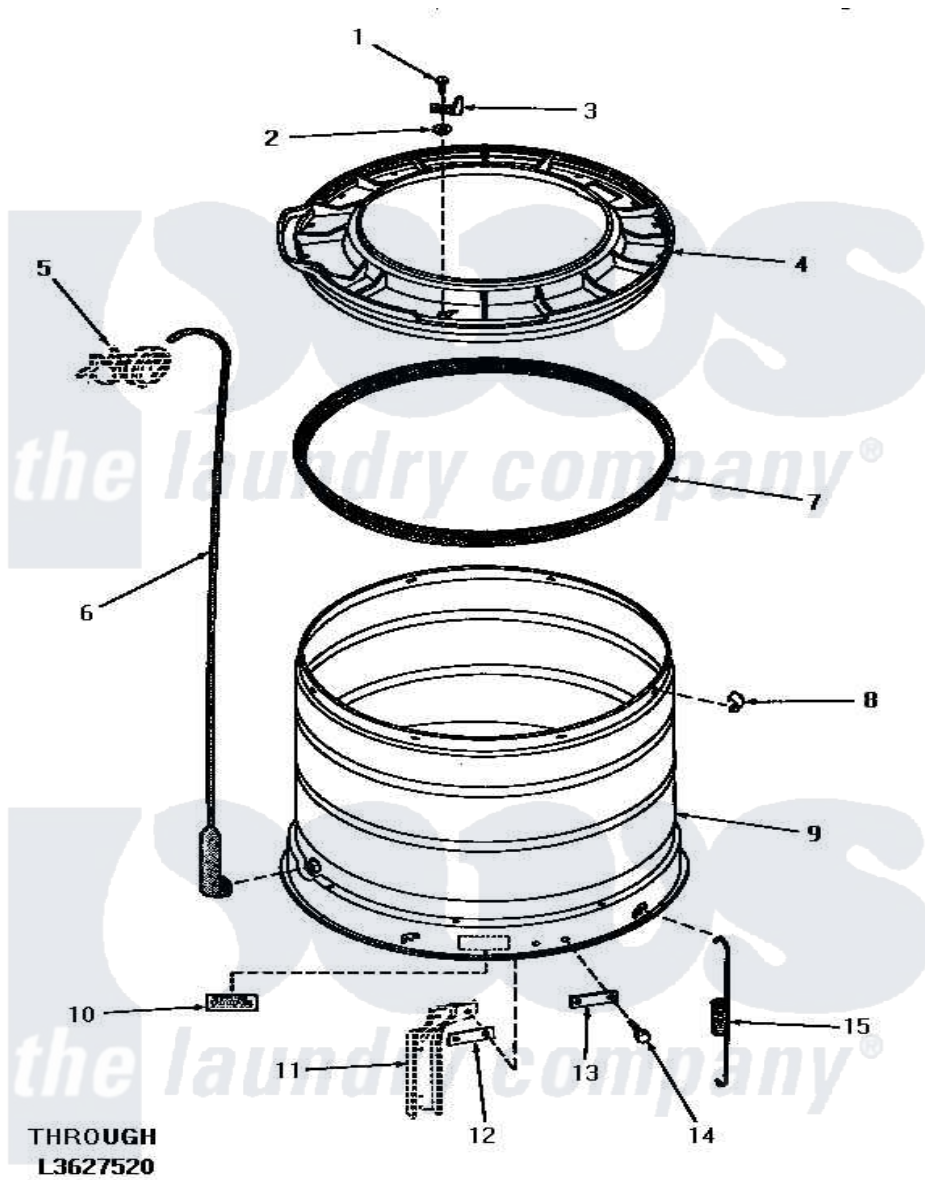

# Amana HA6000 15 - OUTER TUB, COVER & PRESSURE HOSE

THROUGH  
L3627520

## OUTER TUB, COVER AND PRESSURE HOSE

Amana [Residential Amana HA6000 Washer Parts](#) Parts Diagram 15 - OUTER TUB, COVER & PRESSURE HOSE  
Click on the part number to view part

Item	Original Part Number	Replaced By	Status	Part Description
1	25723	<a href="#">27001200</a>		Screw
2	<a href="#">03815</a>			Lockwasher, No.10 Ext Shk
3	<a href="#">27247</a>			Trigger, Out-Of-Bal Swi
4	27137	<a href="#">31153</a>		Cover Outer Tub
5	Y00000000		Not Available	SEE NOTE PRESSURE SWITCH
6	29077		Not Available	ASSY,PRESSURE FILL HOSxREPLACE
7	<a href="#">27184</a>			Gasket, Tub Cover
8	Y27017		Not Available	CLIP,SPRING
9	27071		Not Available	OUTER TUB
10	Y27195		Not Available	STICKER
11	Y00000000		Not Available	SEE NOTE SUPPORT LEG
12	<a href="#">27927</a>			Plate, Leg .032
13	<a href="#">27926</a>			Plate, Leg .063
14	27205	<a href="#">40128701</a>		Screw, 5/16-18 X .50
15	<a href="#">27239</a>			Spring, Leg