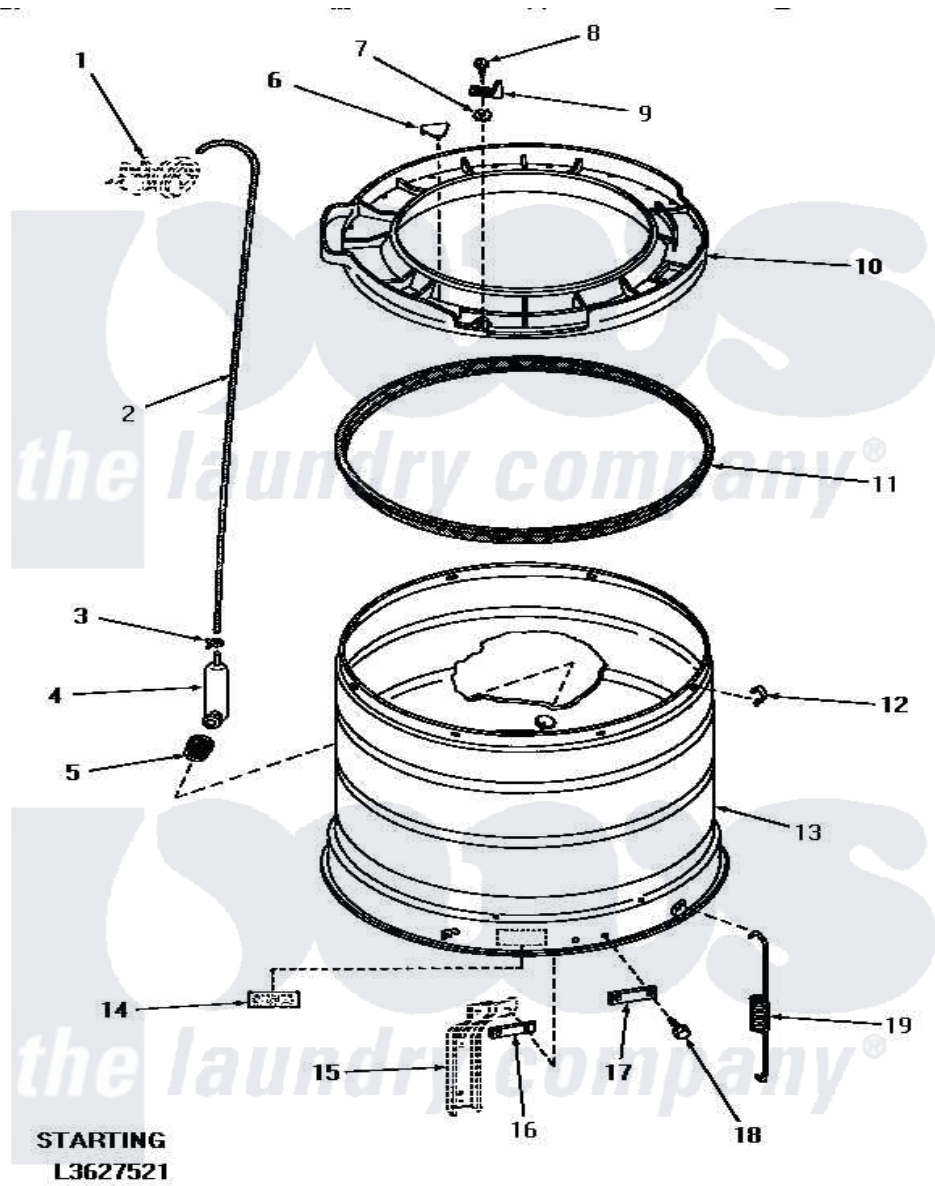

Amana HA6000 16 - OUTER TUB, COVER & PRESSURE HOSE

OUTER TUB, COVER AND PRESSURE HOSE

Amana [Residential Amana HA6000 Washer Parts](#) Parts Diagram 16 - OUTER TUB, COVER & PRESSURE HOSE
 Click on the part number to view part

Item	Original Part Number	Replaced By	Status	Part Description
1	Y00000000		Not Available	SEE NOTE PRESSURE SWITCH
2	29213	39125		Tubing 31
3	Y22294	596669		Clamp, Manifold
4	29116		Not Available	PRESSURE ACCUMULATOR
5	29175	40037801		Grommet
6	29901		Not Available	PLUG,SNAP-IN-OUTER TUB
7	03815			Lockwasher, No.10 Ext Shk
8	25723	27001200		Screw
9	27247			Trigger, Out-Of-Bal Swi
10	29555	31153		Cover Outer Tub
11	27184			Gasket, Tub Cover
12	Y27017		Not Available	CLIP,SPRING
13	29232		Not Available	OUTER TUB
14	Y27195		Not Available	STICKER
15	Y00000000		Not Available	SEE NOTE SUPPORT LEG
16	27927			Plate, Leg .032