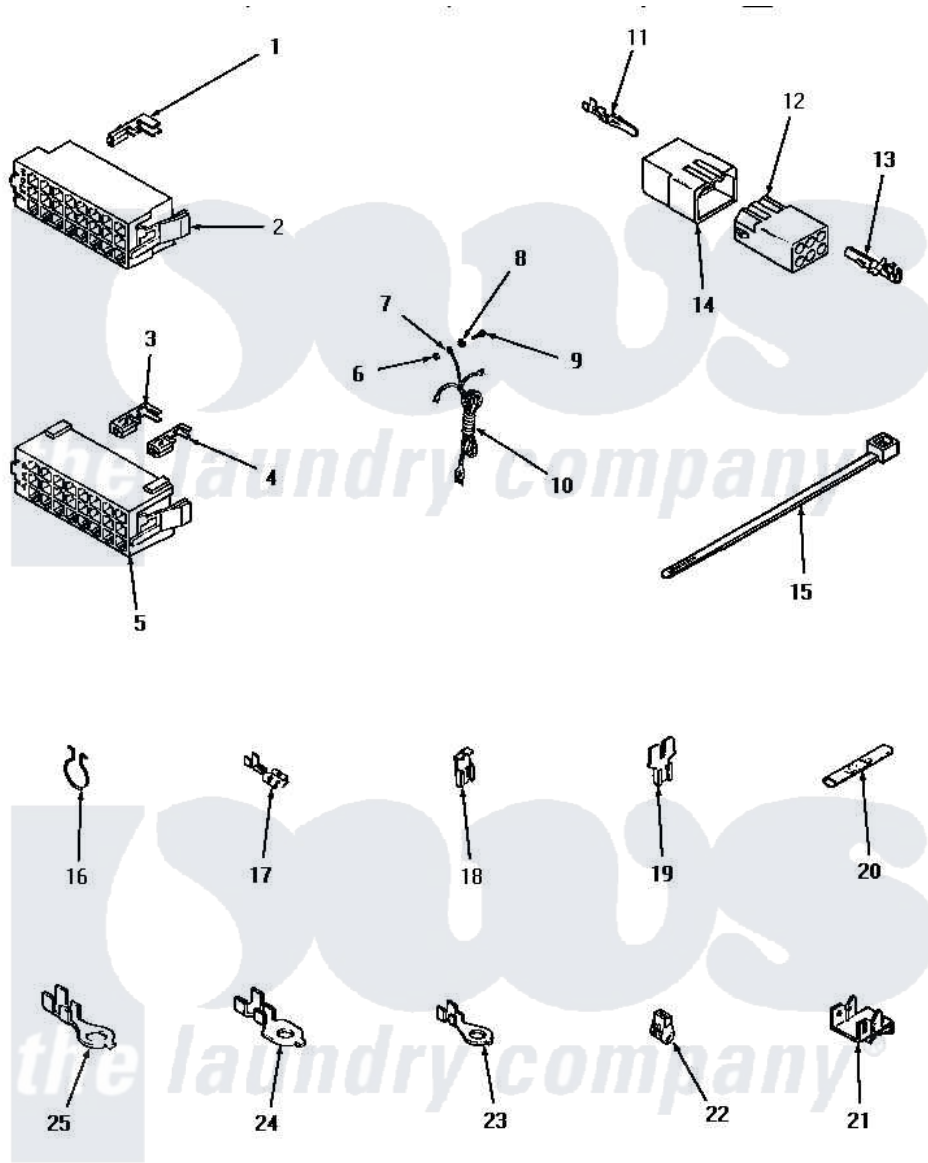

Amana HA6000 17 - POWER CORD & WIRE TERMINALS

POWER CORD AND WIRE TERMINALS

Amana [Residential Amana HA6000 Washer Parts](#) Parts Diagram 17 - POWER CORD & WIRE TERMINALS
 Click on the part number to view part

Item	Original Part Number	Replaced By	Status	Part Description
1	24176		Not Available	MOLEX TERMINAL
2	24175	12500058		Knob Ski
3	00183		Not Available	TERMINAL,FEMALE 2-WIRE
4	00180		Not Available	TERMINAL,FEMALE
5	28856		Not Available	HOUSING,24 POSITION
6	03673		Not Available	NUT
7	Y00000000		Not Available	SEE NOTE GROUND WIRE, GREEN
8	03815			Lockwasher, No.10 Ext Shk
9	20267			Screw, 10-24 X 3/8 Round
10	22660		Not Available	POWER CORD AND PLUG
11	Y00116			Terminal, Pin-Male
12	26708			Receptacle, 6 Circuit
13	Y00117	5011-XX		093 Female Socket
14	23041			Plug, 6 Circuit
15	55881	M0321209		Tie-Electrical
16	51291			Clip, Wire

17	Y00119		Not Available	SPADE TERMINAL(18 GAUGE) (1/4 INCH-(1) 18 GAUGE WIRE)
18	Y00120			Terminal, Flag-1/4 Fema
19	29673		Not Available	DOUBLE CONNECTOR
20	21091		Not Available	CONNECTOR TWO 1/4 INCH MALE
21	Y00161	B5733302		Clip, Ground
22	70210		Not Available	INSULATOR,BLUE
23	00110			No.10 18 Gauge Wire
24	Y00111			Ring Terminal No.10 No.10 18 Gauge Wires Or
25	Y00113		Not Available	TERMINAL,RING-1/4 STUD